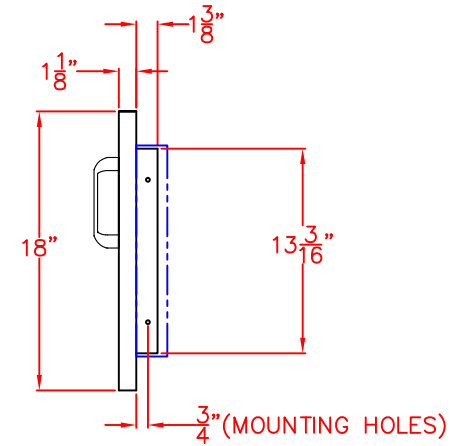

03/19/15

LYNX 18 IN. ACCESS DOOR  
RIGHT HAND  
MODEL LDR18R  
MODEL LDR18L OPPOSITE  
ISLAND CUTOUT

TOP VIEW

FRONT VIEW

SIDE VIEW

03/19/15

LYNX 18 IN. ACCESS DOOR  
RIGHT HAND  
MODEL LDR18R  
MODEL LDR18L OPPOSITE  
W/ DIMENSIONS

ISLAND CUTOUT  
IN BLUE

FRONT VIEW

TOP VIEW

SIDE VIEW