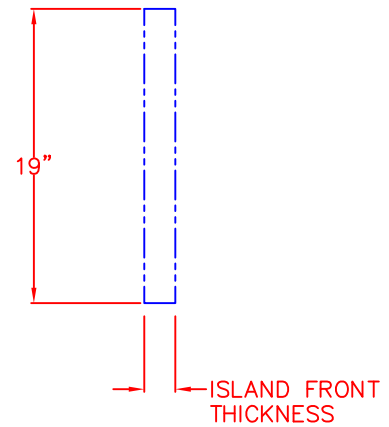

03/19/15

LYNX 18 IN. ACCESS DOOR  
RIGHT HAND  
MODEL LDR18R  
MODEL LDR18L OPPOSITE  
ISLAND CUTOUT

TOP VIEW

FRONT VIEW

SIDE VIEW

03/19/15

LYNX 18 IN. ACCESS DOOR  
RIGHT HAND  
MODEL LDR18R  
MODEL LDR18L OPPOSITE  
W/ DIMENSIONS

ISLAND CUTOUT  
IN BLUE

FRONT VIEW

TOP VIEW

SIDE VIEW