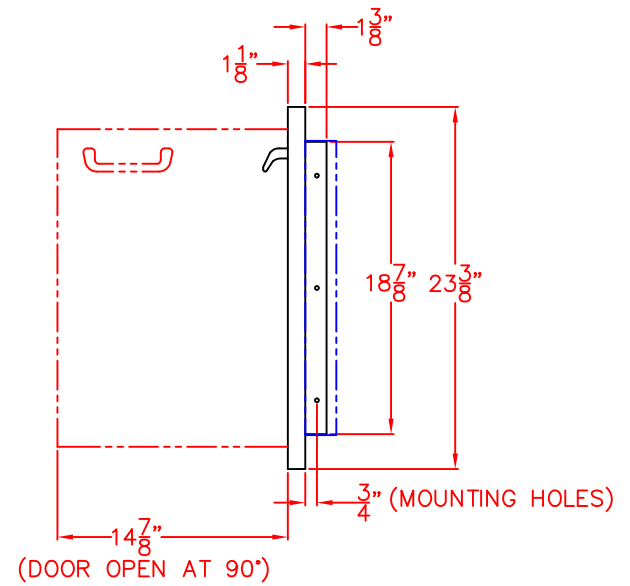

03/19/15

LYNX 18 IN. ACCESS DOOR  
RIGHT HAND  
MODEL LDR18R  
MODEL LDR18L OPPOSITE  
ISLAND CUTOUT

TOP VIEW

FRONT VIEW

SIDE VIEW

03/19/15

LYNX 18 IN. ACCESS DOOR  
RIGHT HAND  
MODEL LDR18R  
MODEL LDR18L OPPOSITE  
W/ DIMENSIONS

ISLAND CUTOUT  
IN BLUE

FRONT VIEW

TOP VIEW

SIDE VIEW