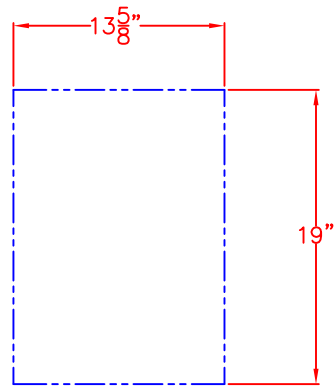

03/19/15

LYNX 18 IN. ACCESS DOOR  
RIGHT HAND  
MODEL LDR18R  
MODEL LDR18L OPPOSITE  
ISLAND CUTOUT

TOP VIEW

FRONT VIEW

SIDE VIEW

03/19/15

LYNX 18 IN. ACCESS DOOR  
RIGHT HAND  
MODEL LDR18R  
MODEL LDR18L OPPOSITE  
W/ DIMENSIONS

ISLAND CUTOUT  
IN BLUE

FRONT VIEW

TOP VIEW

SIDE VIEW