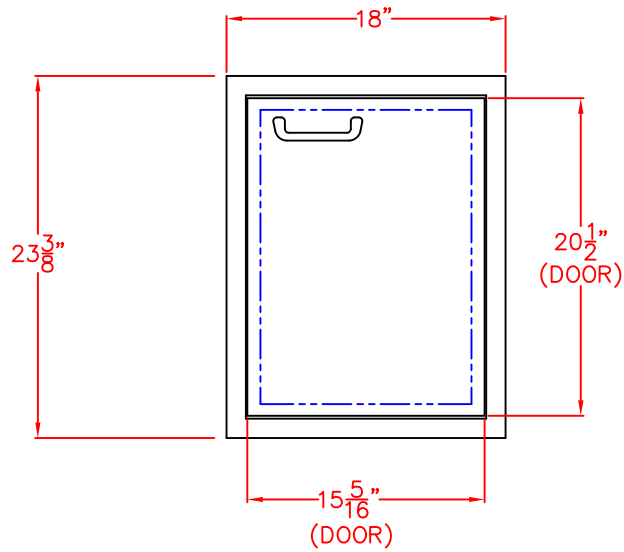

03/19/15

LYNX 18 IN. ACCESS DOOR  
RIGHT HAND  
MODEL LDR18R  
MODEL LDR18L OPPOSITE  
ISLAND CUTOUT

TOP VIEW

FRONT VIEW

SIDE VIEW

03/19/15

LYNX 18 IN. ACCESS DOOR  
RIGHT HAND  
MODEL LDR18R  
MODEL LDR18L OPPOSITE  
W/ DIMENSIONS

ISLAND CUTOUT  
IN BLUE

FRONT VIEW

TOP VIEW

SIDE VIEW