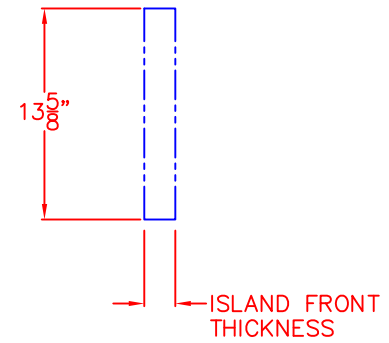

03/19/15

LYNX 18 IN. ACCESS DOOR  
RIGHT HAND  
MODEL LDR18R  
MODEL LDR18L OPPOSITE  
ISLAND CUTOUT

TOP VIEW

FRONT VIEW

SIDE VIEW

03/19/15

LYNX 18 IN. ACCESS DOOR  
RIGHT HAND  
MODEL LDR18R  
MODEL LDR18L OPPOSITE  
W/ DIMENSIONS

ISLAND CUTOUT  
IN BLUE

FRONT VIEW

TOP VIEW

SIDE VIEW