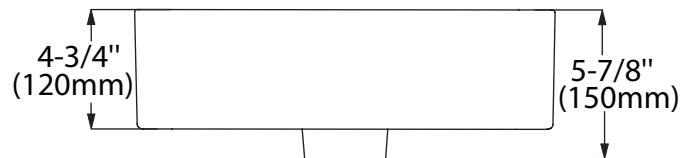

Mirabelle®

HIBISCUS COLLECTION RECTANGLE VESSEL WITH FAUCET DECK

Dimensions: 19" x 10-7/8" (interior)
Dimensions: 19-11/16" x 16-1/2" (exterior)

Product Codes:

MIRV301WH - Single hole (white)

MIRV308WH - 8" CC (white)

See dimensional drawing on back

© 2018 Ferguson Enterprises, Inc. All Rights Reserved 0818 957151

Mirabelle®

HIBISCUS COLLECTION RECTANGLE VESSEL WITH FAUCET DECK

Product Codes:

MIRV301WH - Single hole (white)

MIRV308WH - 8" CC (white)

Note: All dimensions and specifications are nominal and may vary:
Dimensions of 8" and greater have a tolerances of +3%.
Dimensions less than 8" have a tolerances of +5%.