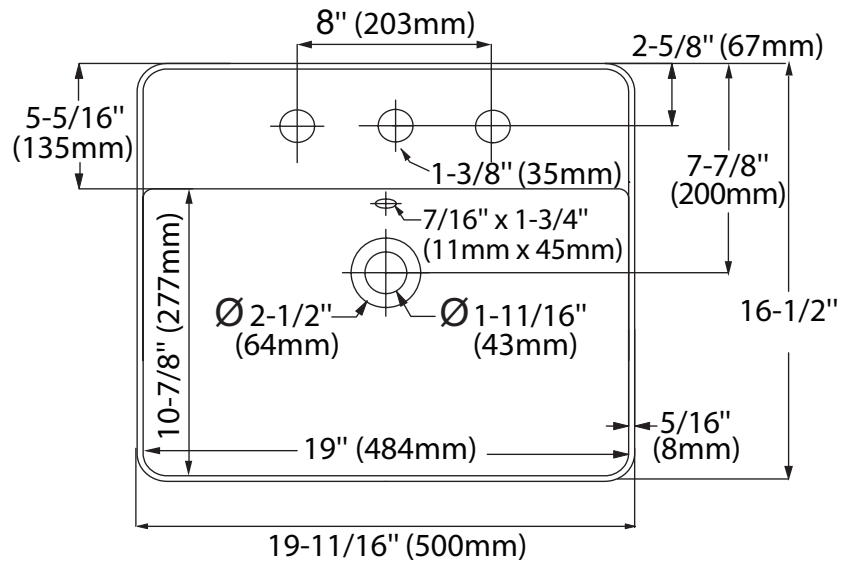

Mirabelle®

HIBISCUS COLLECTION RECTANGLE VESSEL WITH FAUCET DECK

Dimensions: 19" x 10-7/8" (interior)
Dimensions: 19-11/16" x 16-1/2" (exterior)

Product Codes:

MIRV301WH - Single hole (white)

MIRV308WH - 8" CC (white)

- Fireclay construction
- With overflow
- Above counter installation
- Available in single hole or 8" CC faucet hole configurations
- Thin 5/16" wall
- Installation, operating, care and maintenance instructions included
- 1 year limited warranty
- Meets ASME Standard: A112.19.2M
- cUPC/IAPMO listed
- 3-3/4" internal basin depth
- Drain not included

See dimensional drawing on back

© 2018 Ferguson Enterprises, Inc. All Rights Reserved 0818 957151

Mirabelle®

HIBISCUS COLLECTION RECTANGLE VESSEL WITH FAUCET DECK

Product Codes:

MIRV301WH - Single hole (white)

MIRV308WH - 8" CC (white)

Note: All dimensions and specifications are nominal and may vary:
Dimensions of 8" and greater have a tolerances of +3%.
Dimensions less than 8" have a tolerances of +5%.