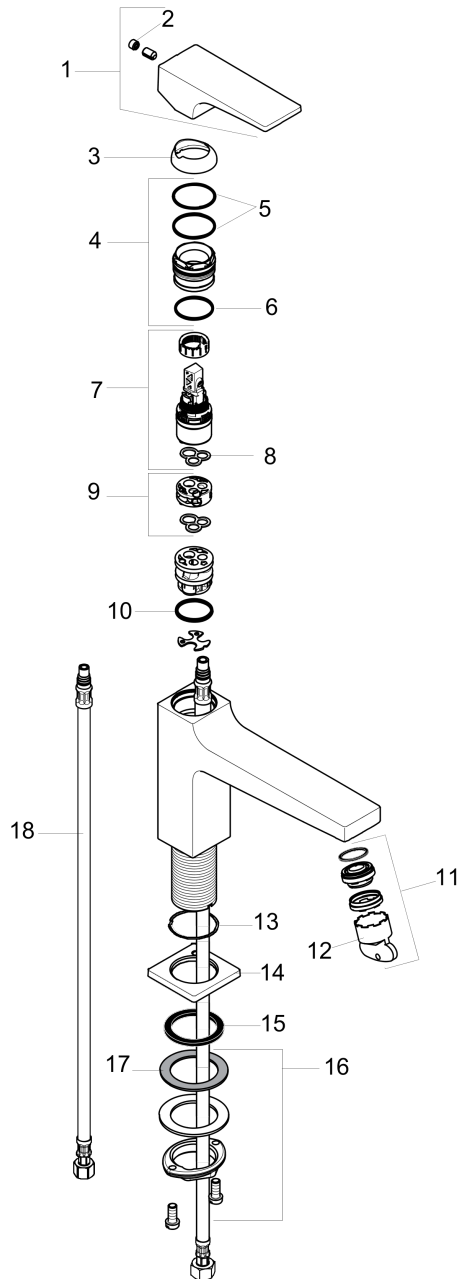

#### Scale drawing

## Metropol

Metropol 100 Single-Hole Faucet with Lever Handle without Pop-Up, 1.2 GPM

Finishes : **chrome** Part no. : **32505001**

### Exploded drawing

Year of production: >10/17

### Spare parts list

Year of production: >10/17

Pos.	Description	Part no.	Price	PU
1	handle	92995000	-	1
2	screw cover	95704000	-	1
3	flange	92625000	-	1
4	nut	92689000	-	1
5	O-ring 27x1,5	92527000	-	1
6	O-ring 25x1,5	98146000	-	1
7	cartridge, assy	95973001	-	1
8	seal	98865000	-	1
9	adapter for cartridge	98866000	-	1
10	O-ring 23x2	98398000	-	1
11	aerator M22x1	93098000	-	1
12	service tool	95661000	-	1
13	O-ring 32x1,5	92936000	-	1
14	escutcheon	93048000	-	1
15	flat seal	98749000	-	1
16	fixing set (Ø 32)	13961000	-	1
17	lever collar	97548000	-	1
18	connection hose 23½" M8x0,75 3/8"	98600001	-	1
a	O-ring 7x1,5	98422000	-	1