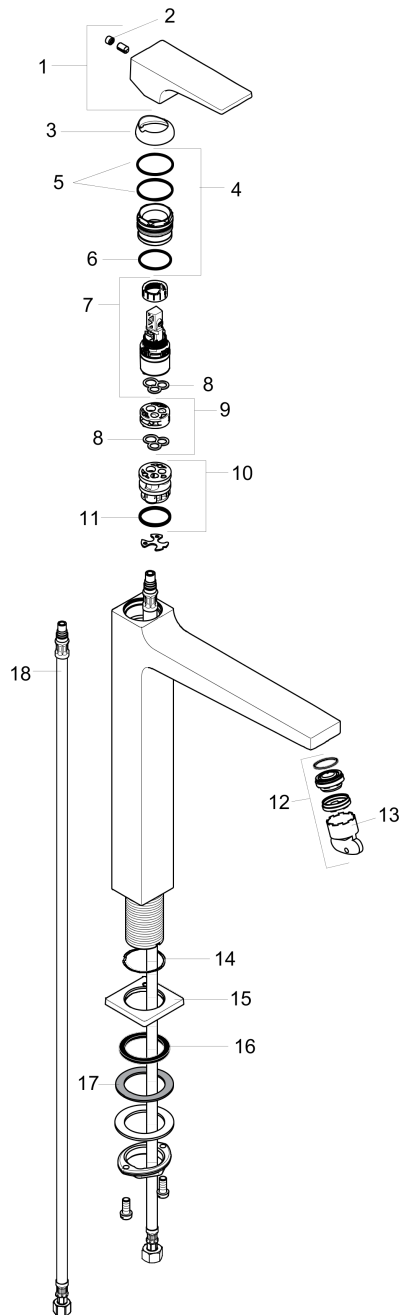

Metropol

Metropol 260 Single-Hole Faucet with Lever Handle without Pop-Up, 1.2 GPM

Finishes : **brushed nickel** Part no. : **32513821**

Description

Features

- Solid brass
- Aerated spray
- Flow: 1.2 GPM
- Ceramic cartridge
- Pop-up assembly not included

Item details

List Price \$ 645.00

Technology

Compliance

Product image

Scale drawing

Metropol

Metropol 260 Single-Hole Faucet with Lever Handle without Pop-Up, 1.2 GPM

Finishes : brushed nickel Part no. : 32513821

Exploded drawing

Year of production: >10/17

Metropol

Metropol 260 Single-Hole Faucet with Lever Handle without Pop-Up, 1.2 GPM

Finishes : **brushed nickel** Part no. : **32513821**

Spare parts list

Year of production: >10/17

Pos.	Description	Part no.	Price	PU
1	handle	92995820	-	1
2	screw cover	95704000	-	1
3	flange	92625820	-	1
4	nut	92689000	-	1
5	O-ring 27x1,5	92527000	-	1
6	O-ring 25x1,5	98146000	-	1
7	cartridge, assy	95973001	-	1
8	seal	98865000	-	1
9	adapter for cartridge	92628000	-	1
10	adapter for cartridge	98866000	-	1
11	O-ring 23x2	98398000	-	1
12	aerator M22x1	93098000	-	1
13	service tool	95661000	-	1
14	O-ring 32x1,5	92936000	-	1
15	escutcheon	93048820	-	1
16	flat seal	98749000	-	1
17	lever collar	97548000	-	1
18	connection hose 35½" M8x0,75 3/8"	96316001	-	1