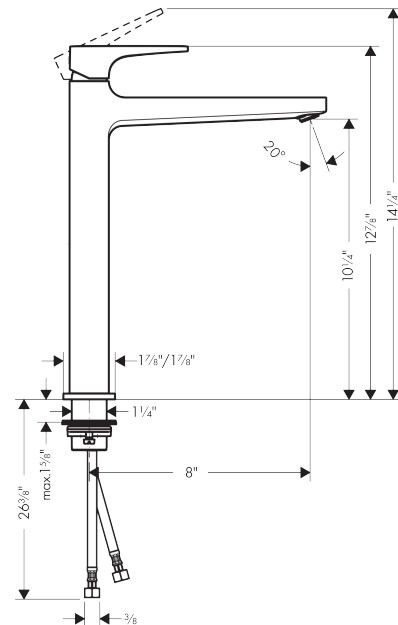

Metropol

Metropol 260 Single-Hole Faucet with Lever Handle without Pop-Up, 1.2 GPM

Finishes : **brushed nickel** Part no. : **32513821**

Description

Features

- Solid brass
- Aerated spray
- Flow: 1.2 GPM
- Ceramic cartridge
- Pop-up assembly not included

Item details

List Price \$ 645.00

Technology

Compliance

Product image

Scale drawing

Metropol

Metropol 260 Single-Hole Faucet with Lever Handle without Pop-Up, 1.2 GPM

Finishes : brushed nickel Part no. : 32513821

Exploded drawing

Year of production: >10/17

Metropol

Metropol 260 Single-Hole Faucet with Lever Handle without Pop-Up, 1.2 GPM

Finishes : **brushed nickel** Part no. : **32513821**

Spare parts list

Year of production: >10/17

Pos.	Description	Part no.	Price	PU
1	handle	92995820	-	1
2	screw cover	95704000	-	1
3	flange	92625820	-	1
4	nut	92689000	-	1
5	O-ring 27x1,5	92527000	-	1
6	O-ring 25x1,5	98146000	-	1
7	cartridge, assy	95973001	-	1
8	seal	98865000	-	1
9	adapter for cartridge	92628000	-	1
10	adapter for cartridge	98866000	-	1
11	O-ring 23x2	98398000	-	1
12	aerator M22x1	93098000	-	1
13	service tool	95661000	-	1
14	O-ring 32x1,5	92936000	-	1
15	escutcheon	93048820	-	1
16	flat seal	98749000	-	1
17	lever collar	97548000	-	1
18	connection hose 35½" M8x0,75 3/8"	96316001	-	1