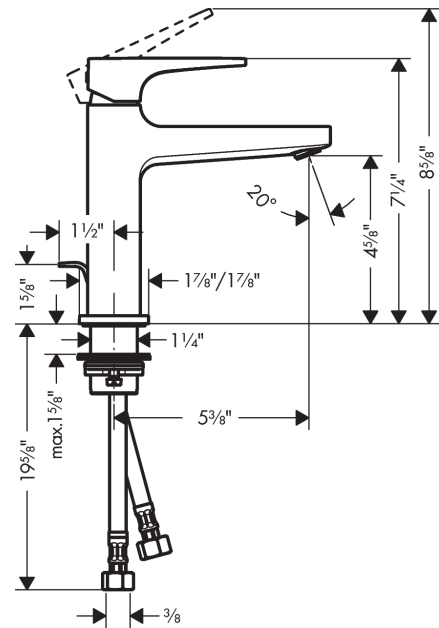

Metropol

Metropol 110 Single-Hole Faucet with Lever Handle, 1.2 GPM

Finishes : **brushed nickel** Part no. : **32506821**

Description

Features

- Solid brass
- Aerated spray
- Flow: 1.2 GPM
- Ceramic cartridge
- Includes pop-up assembly

Item details

List Price \$ 465.00

Technology

Compliance

Product image

Scale drawing

Metropol
Metropol 110 Single-Hole Faucet with Lever Handle, 1.2 GPM
Finishes : **brushed nickel** Part no. : **32506821**

Exploded drawing

Year of production: >10/17

Metropol

Metropol 110 Single-Hole Faucet with Lever Handle, 1.2 GPM

Finishes : **brushed nickel** Part no. : **32506821**

Spare parts list

Year of production: >10/17

Pos.	Description	Part no.	Price	PU
1	handle	92995820	-	1
2	screw cover	95704000	-	1
3	flange	92625820	-	1
4	nut	92689000	-	1
5	O-ring 27x1,5	92527000	-	1
6	O-ring 25x1,5	98146000	-	1
7	cartridge, assy	95973001	-	1
8	seal	98865000	-	1
9	adapter for cartridge	92628000	-	1
10	adapter for cartridge	98866000	-	1
11	O-ring 23x2	98398000	-	1
12	aerator M22x1	93098000	-	1
13	service tool	95661000	-	1
14	O-ring 32x1,5	92936000	-	1
15	escutcheon	93048820	-	1
16	flat seal	98749000	-	1
17	fixing set (Ø 32)	13961000	-	1
18	lever collar	97548000	-	1
19	connection hose 23½" M8x0,75 3/8"	98600001	-	1
20	pull rod	96657820	-	1
a	pop up waste	88509820	-	1