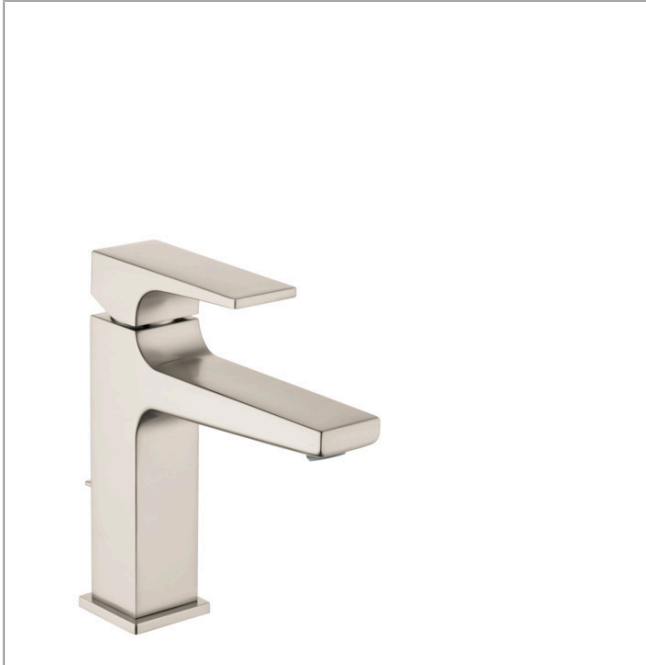

Metropol

Metropol 110 Single-Hole Faucet with Lever Handle, 1.2 GPM

Finishes : **brushed nickel** Part no. : **32506821**

Description

Features

- Solid brass
- Aerated spray
- Flow: 1.2 GPM
- Ceramic cartridge
- Includes pop-up assembly

Item details

List Price \$ 465.00

Technology

Compliance

Product image

Scale drawing

Metropol
Metropol 110 Single-Hole Faucet with Lever Handle, 1.2 GPM
Finishes : **brushed nickel** Part no. : **32506821**

Exploded drawing

Year of production: >10/17

Metropol

Metropol 110 Single-Hole Faucet with Lever Handle, 1.2 GPM

Finishes : **brushed nickel** Part no. : **32506821**

Spare parts list

Year of production: >10/17

Pos.	Description	Part no.	Price	PU
1	handle	92995820	-	1
2	screw cover	95704000	-	1
3	flange	92625820	-	1
4	nut	92689000	-	1
5	O-ring 27x1,5	92527000	-	1
6	O-ring 25x1,5	98146000	-	1
7	cartridge, assy	95973001	-	1
8	seal	98865000	-	1
9	adapter for cartridge	92628000	-	1
10	adapter for cartridge	98866000	-	1
11	O-ring 23x2	98398000	-	1
12	aerator M22x1	93098000	-	1
13	service tool	95661000	-	1
14	O-ring 32x1,5	92936000	-	1
15	escutcheon	93048820	-	1
16	flat seal	98749000	-	1
17	fixing set (Ø 32)	13961000	-	1
18	lever collar	97548000	-	1
19	connection hose 23½" M8x0,75 3/8"	98600001	-	1
20	pull rod	96657820	-	1
a	pop up waste	88509820	-	1