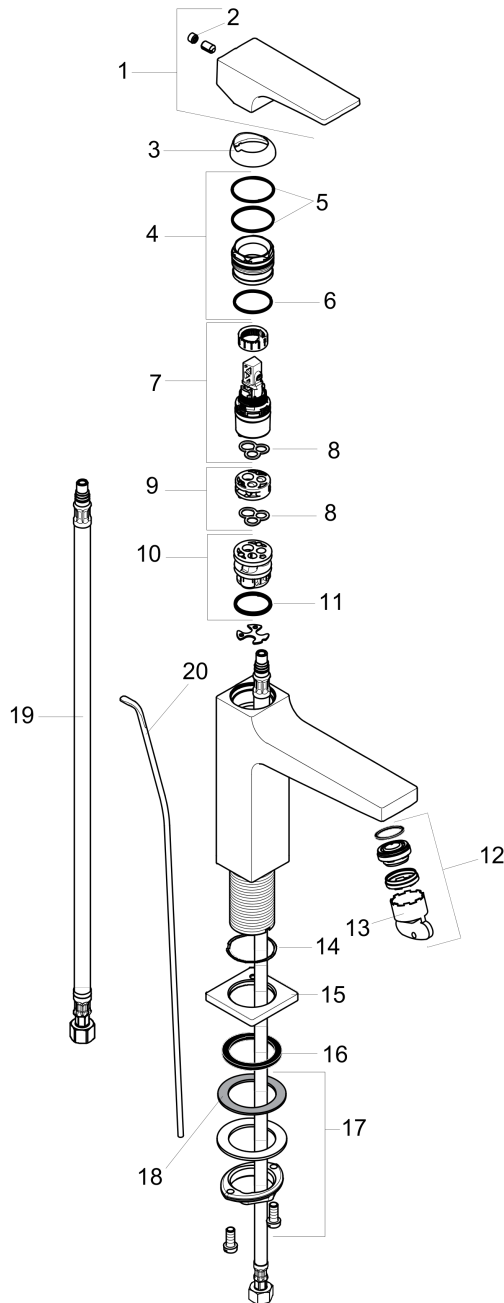

Metropol

Metropol 110 Single-Hole Faucet with Lever Handle, 1.2 GPM

Finishes : **brushed nickel** Part no. : **32506821**

Description

Features

- Solid brass
- Aerated spray
- Flow: 1.2 GPM
- Ceramic cartridge
- Includes pop-up assembly

Item details

List Price \$ 465.00

Technology

Compliance

Product image

Scale drawing

Metropol
Metropol 110 Single-Hole Faucet with Lever Handle, 1.2 GPM
Finishes : **brushed nickel** Part no. : **32506821**

Exploded drawing

Year of production: >10/17

Metropol

Metropol 110 Single-Hole Faucet with Lever Handle, 1.2 GPM

Finishes : **brushed nickel** Part no. : **32506821**

Spare parts list

Year of production: >10/17

Pos.	Description	Part no.	Price	PU
1	handle	92995820	-	1
2	screw cover	95704000	-	1
3	flange	92625820	-	1
4	nut	92689000	-	1
5	O-ring 27x1,5	92527000	-	1
6	O-ring 25x1,5	98146000	-	1
7	cartridge, assy	95973001	-	1
8	seal	98865000	-	1
9	adapter for cartridge	92628000	-	1
10	adapter for cartridge	98866000	-	1
11	O-ring 23x2	98398000	-	1
12	aerator M22x1	93098000	-	1
13	service tool	95661000	-	1
14	O-ring 32x1,5	92936000	-	1
15	escutcheon	93048820	-	1
16	flat seal	98749000	-	1
17	fixing set (Ø 32)	13961000	-	1
18	lever collar	97548000	-	1
19	connection hose 23½" M8x0,75 3/8"	98600001	-	1
20	pull rod	96657820	-	1
a	pop up waste	88509820	-	1