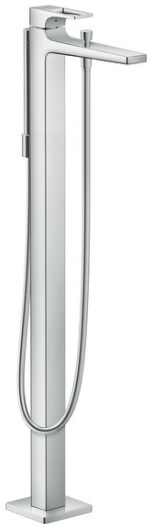

Metropol

Metropol Freestanding Tub Filler Trim with Loop Handle, 1.8 GPM

Finishes : **chrome** Part no. : **74532001**

Description

Features

- Ceramic cartridge
- Solid brass
- Integrated double backflow prevention
- Diverter for handshower

Item details

List Price \$ 2,300.00

Technology

Compliance

Product image

Scale drawing