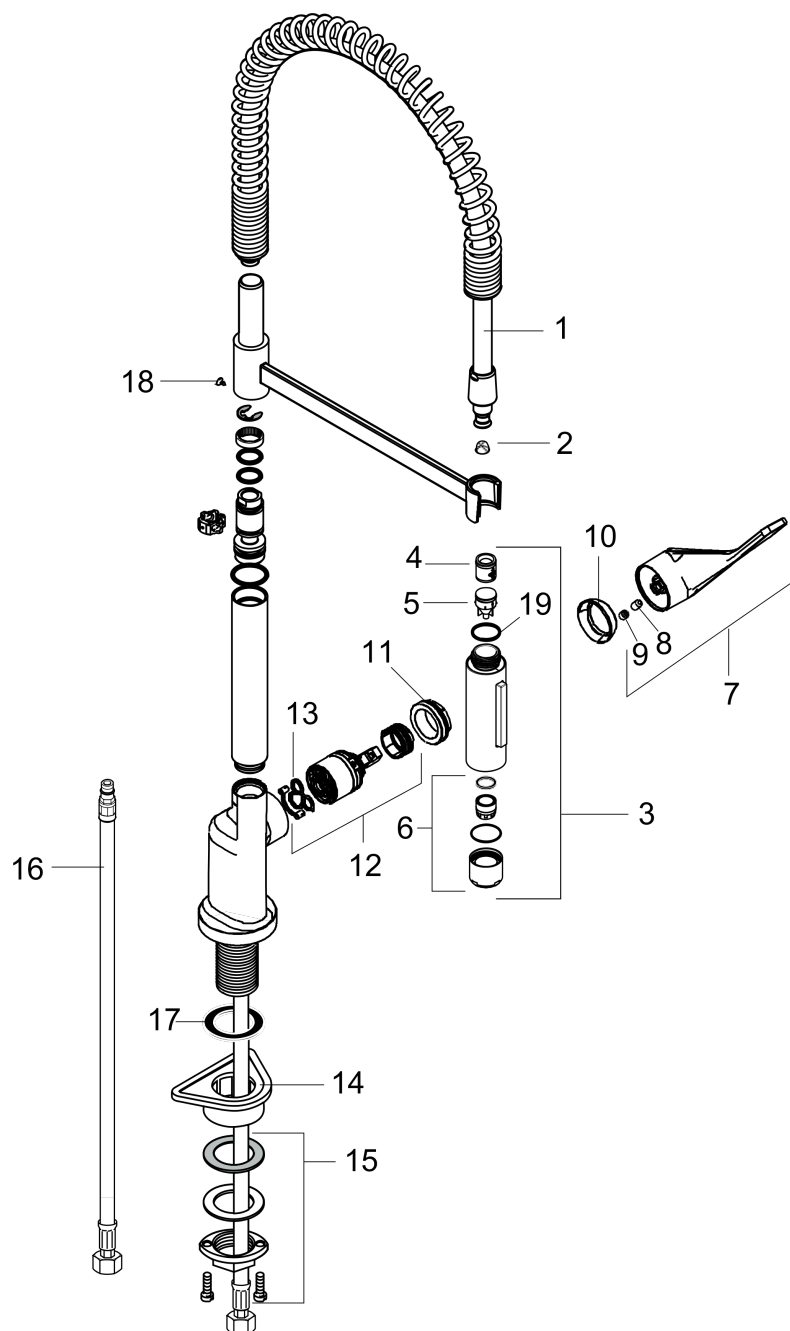

AXOR Citterio
Semi-Pro Kitchen Faucet 2-Spray, 1.5 GPM
 Finishes : **chrome** Part no. : **39841001**

Features

- Swivel range 360°
- Laminar spray, needle spray
- Toggle spray diverter
- deck mounted
- Flow: 1.5 GPM (5.7 L/Min)
- Ceramic cartridge
- 3/8" hoses
- Integrated double backflow prevention

Item details

List Price \$ 1,196.00

Technology

Compliance

Product image

Scale drawing

AXOR Citterio
Semi-Pro Kitchen Faucet 2-Spray, 1.5 GPM
Finishes : **chrome** Part no. : **39841001**

Exploded drawing

Year of production: >01/18

AXOR Citterio
Semi-Pro Kitchen Faucet 2-Spray, 1.5 GPM
 Finishes : **chrome** Part no. : **39841001**

Spare parts list

Year of production: >01/18

Pos.		Part no.	Price	PU
1	shower hose	97475000	-	1
2	filter	97735000	-	1
3	handspray	93252001	-	1
4	non return valve	95376000	-	1
5	set of non return valves DW 15	97350000	-	1
6	aerator laminar M22x1 (15 l/min)	95909000	-	1
7	handle	39891000	-	1
8	hollow set screw M6x10 DIN 916	96029000	-	1
9	screw cover	96338000	-	1
10	flange	98603000	-	1
11	nut	96461000	-	1
12	cartridge, assy	92730000	-	1
13	seal	95008000	-	1
14	support	97523000	-	1
15	fixing set (Ø 34)	95049000	-	1
16	connection hose 35½" M8x0,75 3/8"	96316001	-	1
17	sealing washer	97825000	-	1
18	screw	97662000	-	1
19	O-ring 18x1,5	98231000	-	1
a	axialring	97558000	-	1
b	lever collar	97548000	-	1
c	service tool	95910000	-	1
d	O-Ring 8x2,5	93236000	-	1
e	O-ring 17x2,5	98387000	-	1
f	O-ring 20x2,5	92602000	-	1