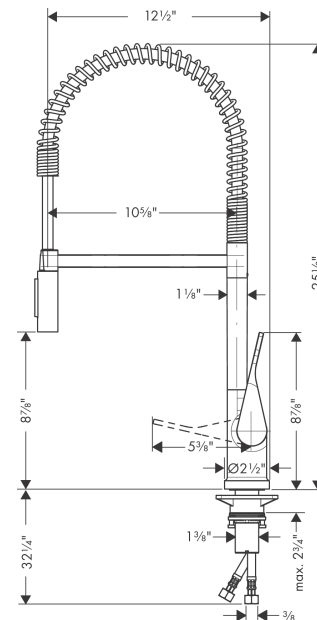

AXOR Citterio
Semi-Pro Kitchen Faucet 2-Spray, 1.5 GPM
 Finishes : **chrome** Part no. : **39841001**

Features

- Swivel range 360°
- Laminar spray, needle spray
- Toggle spray diverter
- deck mounted
- Flow: 1.5 GPM (5.7 L/Min)
- Ceramic cartridge
- 3/8" hoses
- Integrated double backflow prevention

Item details

List Price \$ 1,196.00

Technology

Compliance

Product image

Scale drawing

AXOR Citterio
Semi-Pro Kitchen Faucet 2-Spray, 1.5 GPM
Finishes : **chrome** Part no. : **39841001**

Exploded drawing

Year of production: >01/18

AXOR Citterio
Semi-Pro Kitchen Faucet 2-Spray, 1.5 GPM
 Finishes : **chrome** Part no. : **39841001**

Spare parts list

Year of production: >01/18

Pos.		Part no.	Price	PU
1	shower hose	97475000	-	1
2	filter	97735000	-	1
3	handspray	93252001	-	1
4	non return valve	95376000	-	1
5	set of non return valves DW 15	97350000	-	1
6	aerator laminar M22x1 (15 l/min)	95909000	-	1
7	handle	39891000	-	1
8	hollow set screw M6x10 DIN 916	96029000	-	1
9	screw cover	96338000	-	1
10	flange	98603000	-	1
11	nut	96461000	-	1
12	cartridge, assy	92730000	-	1
13	seal	95008000	-	1
14	support	97523000	-	1
15	fixing set (Ø 34)	95049000	-	1
16	connection hose 35½" M8x0,75 3/8"	96316001	-	1
17	sealing washer	97825000	-	1
18	screw	97662000	-	1
19	O-ring 18x1,5	98231000	-	1
a	axialring	97558000	-	1
b	lever collar	97548000	-	1
c	service tool	95910000	-	1
d	O-Ring 8x2,5	93236000	-	1
e	O-ring 17x2,5	98387000	-	1
f	O-ring 20x2,5	92602000	-	1