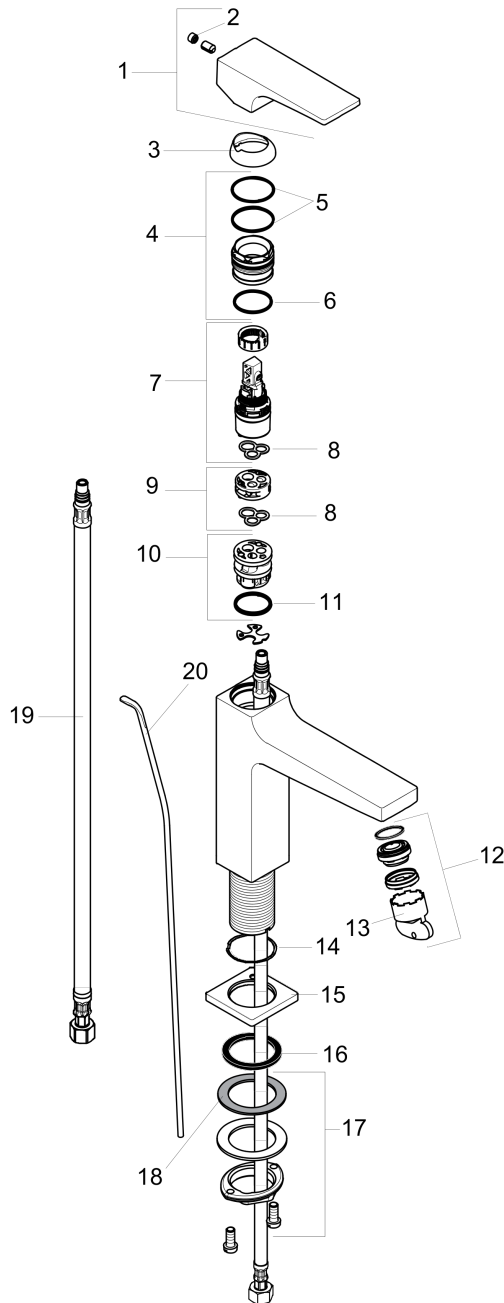

#### Scale drawing

**Metropol**  
**Metropol 110 Single-Hole Faucet with Lever Handle, 1.2 GPM**  
Finishes : **chrome**    Part no. : **32506001**

## Exploded drawing

Year of production: >10/17

### Metropol 110 Single-Hole Faucet with Lever Handle, 1.2 GPM

Finishes : **chrome** Part no. : **32506001**

#### Spare parts list

Year of production: >10/17

Pos.	Description	Part no.	Price	PU
1	handle	92995000	-	1
2	screw cover	95704000	-	1
3	flange	92625000	-	1
4	nut	92689000	-	1
5	O-ring 27x1,5	92527000	-	1
6	O-ring 25x1,5	98146000	-	1
7	cartridge, assy	95973001	-	1
8	seal	98865000	-	1
9	adapter for cartridge	92628000	-	1
10	adapter for cartridge	98866000	-	1
11	O-ring 23x2	98398000	-	1
12	aerator M22x1	93098000	-	1
13	service tool	95661000	-	1
14	O-ring 32x1,5	92936000	-	1
15	escutcheon	93048000	-	1
16	flat seal	98749000	-	1
17	fixing set (Ø 32)	13961000	-	1
18	lever collar	97548000	-	1
19	connection hose 23½" M8x0,75 3/8"	98600001	-	1
20	pull rod	96657000	-	1
a	pop up waste	88509000	-	1