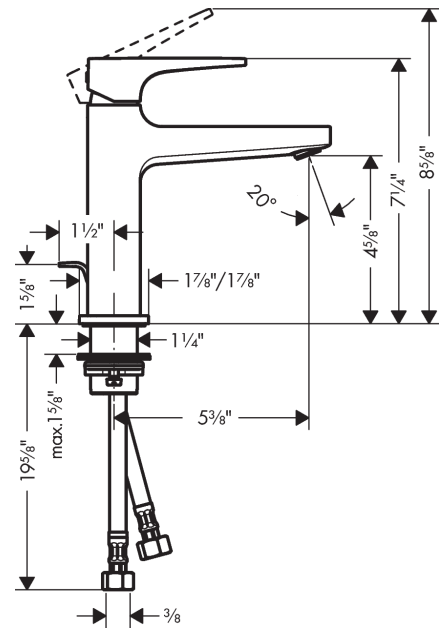

### Metropol 110 Single-Hole Faucet with Lever Handle, 1.2 GPM

Finishes : **chrome** Part no. : **32506001**

#### Scale drawing

**Metropol**  
**Metropol 110 Single-Hole Faucet with Lever Handle, 1.2 GPM**  
Finishes : **chrome**    Part no. : **32506001**