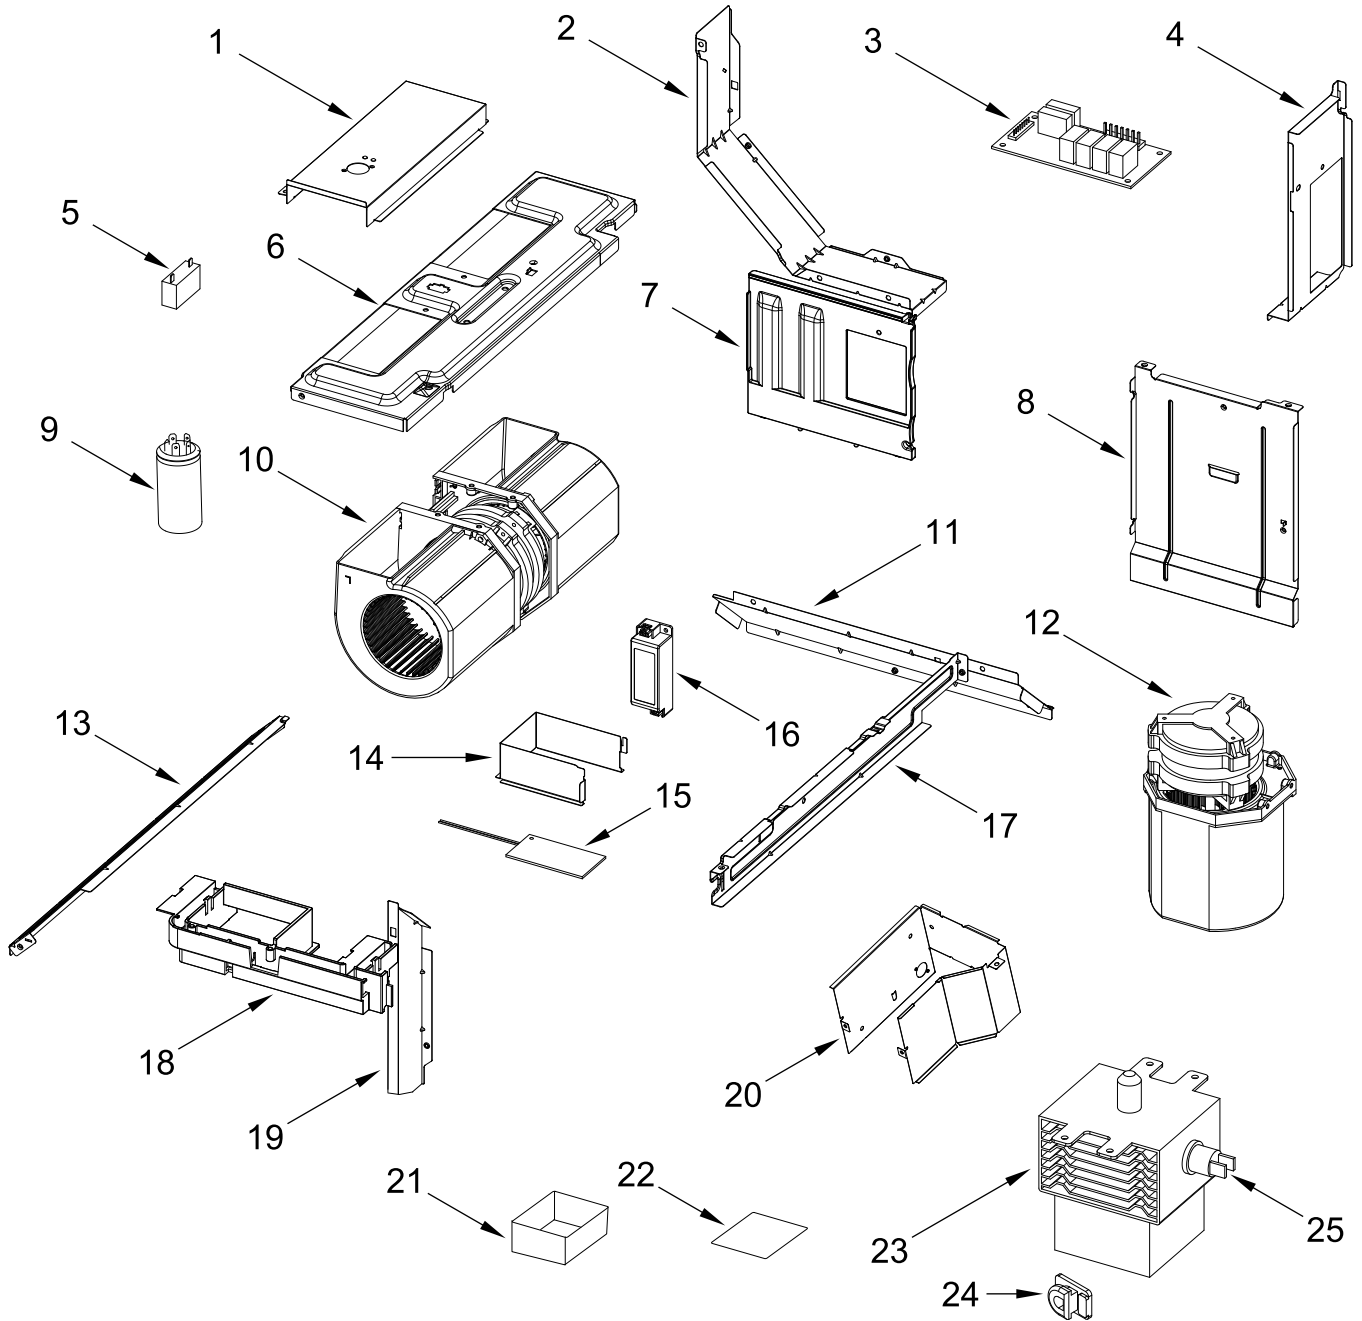

AIR FLOW PARTS

AIR FLOW PARTS

<u>Illus.</u> <u>No.</u>	<u>Part No.</u>	<u>Description</u>	<u>Illus.</u> <u>No.</u>	<u>Part No.</u>	<u>Description</u>	<u>Illus.</u> <u>No.</u>	<u>Part No.</u>	<u>Description</u>
1	W11095818	Outlet, Cavity (Back)	10	W11083237	Motor, Hood	20	W11127425	Housing, Transformer
2	W11095827	Air Deflector, Right	11	W11096432	Hood Deflector, Back	21	W11178702	Seal, Lighting
3	W11133802	PCBA, Hood Control	12	W11039275	Hood Motor, Single	22	W11186948	Foil, Lamp
4	W11095824	Outlet Deflector, Right	13	W11095830	Air Guide, Left	23	W11115131	Magnetron
5	W10605897	Capacitor, Hood Motor	14	W11086300	Housing, Cavity Lighting	24	W11126543	Seal, Rubber
6	W11086272	Chassis, Fan	15	W11048293	Board, LED Lamp	25	W11125676	Thermostat, Magnetron
7	W11095794	Deflector, Cooling Fan	16	W11117964	Driver, LED Lamp			
8	W11095804	Hood Deflector, Right	17	W11095814	Divider, Air			
9	W10557536	Sensor, Humidity	18	W11099491	Holder, Wire			
			19	W11095828	Channel, Hood Back