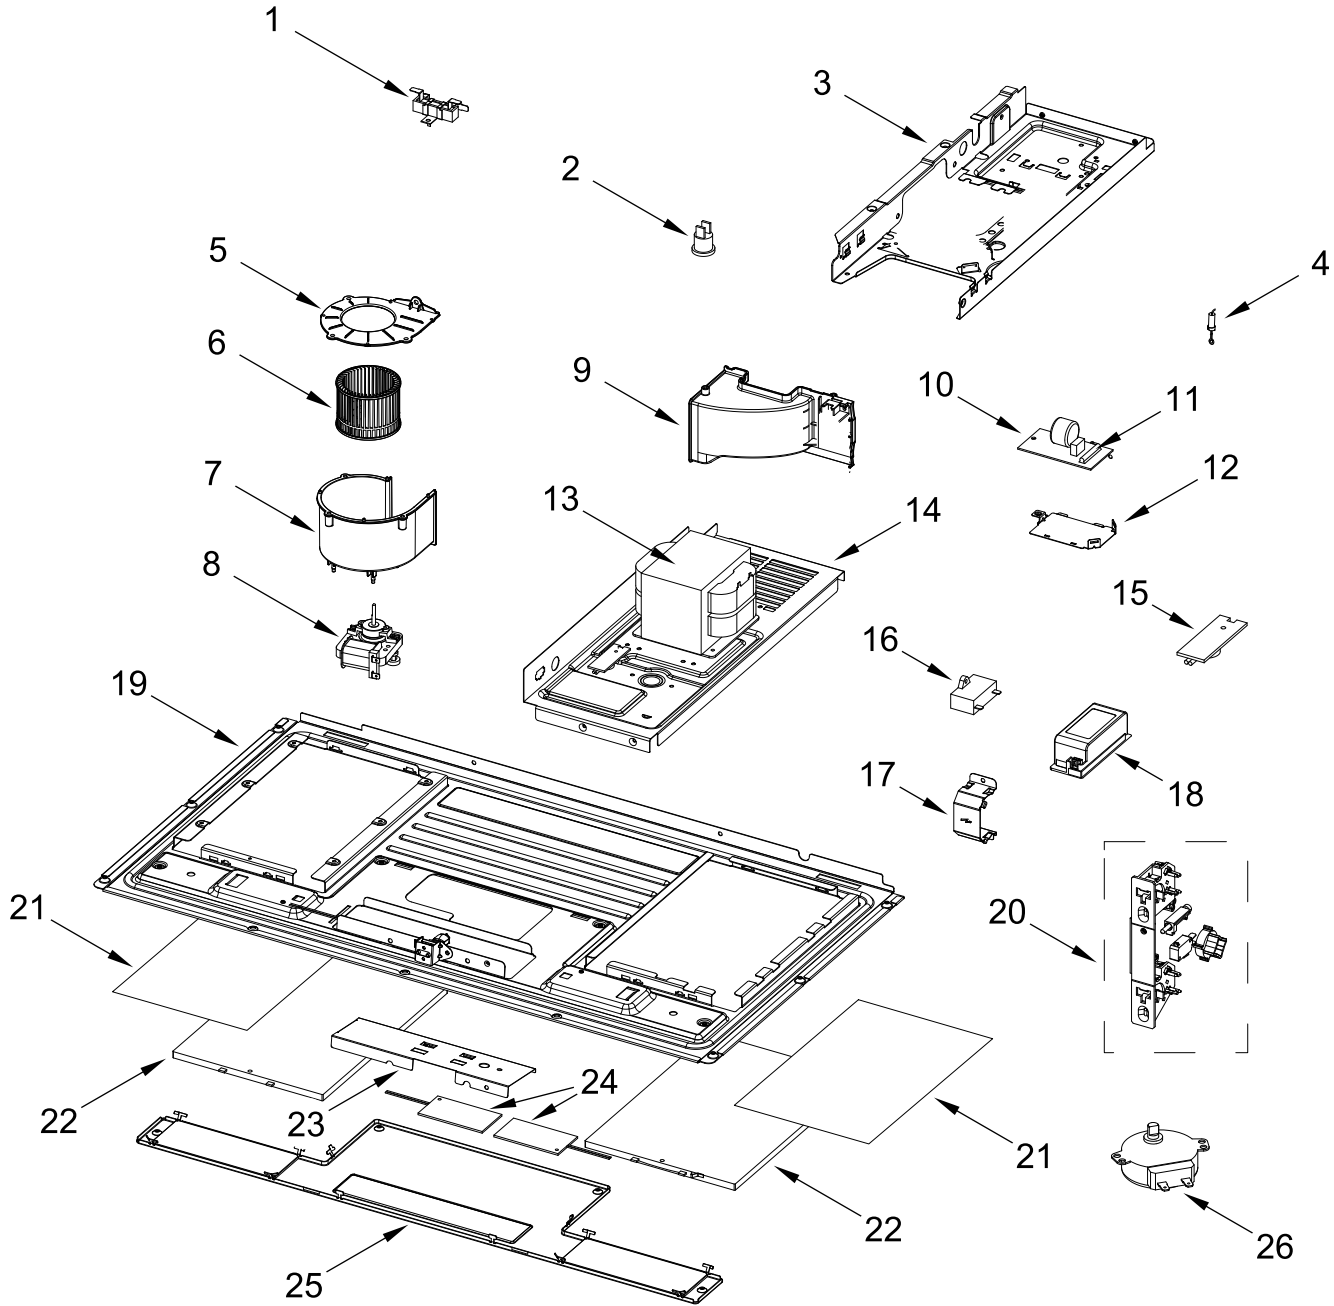

INTERIOR AND VENTILATION PARTS

INTERIOR AND VENTILATION PARTS

<u>Illus.</u> <u>No.</u>	<u>Part No.</u>	<u>Description</u>	<u>Illus.</u> <u>No.</u>	<u>Part No.</u>	<u>Description</u>	<u>Illus.</u> <u>No.</u>	<u>Part No.</u>	<u>Description</u>
1	W11122225	Resistor, Cement	11	W10138793	Fuse	20	W11206151	Switch Assembly, Interlock
2	W11125677	Thermostat, Cavity	12	W10313274	Bracket, Noise Filter	21	W11121131	Filter, Charcoal
3	W11086279	Plate, Chassis	13	W11024976	Transformer, High Voltage	22	W11122183	Filter, Grease
4	W10492278	Diode, High Voltage	14	W11164809	Chassis, Transformer	23	W11086295	Reflector, Lamp
5	W11088345	Cover, Cooling Fan	15	W10536989	Thermistor, PCBA	24	W11048310	Board, LED Lamp
6	W11088354	Wheel, Cooling Fan	16	W10343300	Capacitor, High Voltage	25	W11227005	Assembly, Glass Holder
7	W11088352	Housing, Cooling Fan	17	W11095808	Bracket, Capacitor	26	W11044953	Motor, Door Eject
8	W10920843	Motor, Cooling Fan	18	W11117966	Driver, LED Lamp			
9	W11088358	Air Guide, Magnetron	19	W11159942	Plate, Bottom			
10	W10531156	Board, Filter