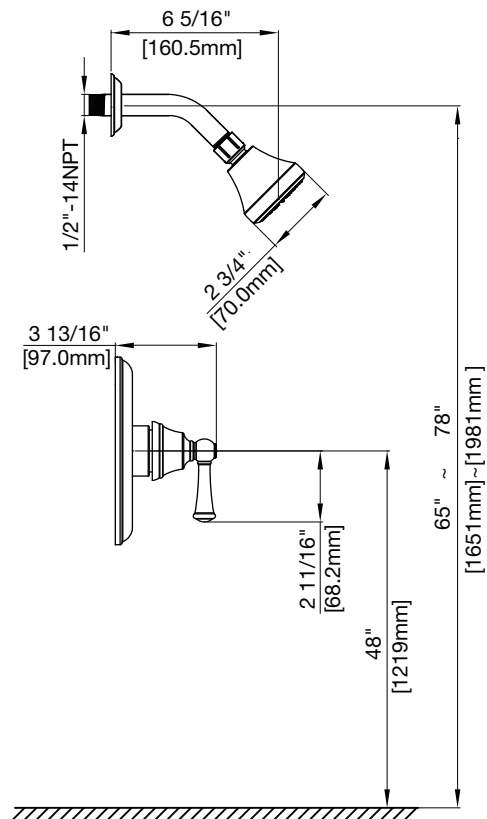

Warranty and Codes

This product comes complete with installation, operating, care and maintenance instructions. This PROFLO faucet carries a limited lifetime warranty when installed in residential applications. The warranty is five years in commercial applications. This product meets ASME: A112.18.1 / CSA B125.1.