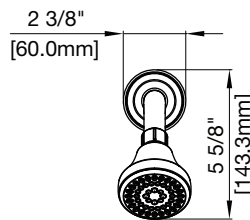

Warranty and Codes

This product comes complete with installation, operating, care and maintenance instructions. This PROFLO faucet carries a limited lifetime warranty when installed in residential applications. The warranty is five years in commercial applications. This product meets ASME: A112.18.1 / CSA B125.1.