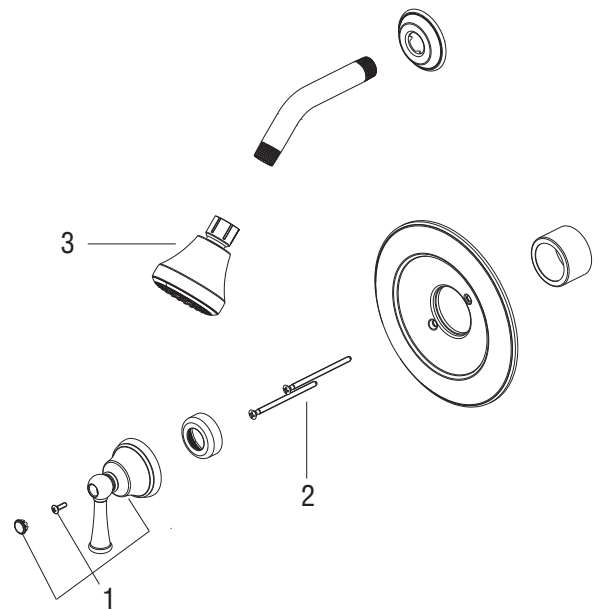

PF4820G

BARTLETT SINGLE HANDLE SHOWER ONLY TRIM

Model Numbers

- PF4820GCP Chrome
- PF4820GZBN Brushed nickel
- PF4820GORB Oil rubbed bronze

No.	Item	Part Number	Material Type
1	Handle assembly	OBPF713370*	Zinc alloy
2	Screw	OBP50026*	SUS
3	Shower Head	OBPF638390*	ABS

PF4820GCP

Warranty and Codes

This product comes complete with installation, operating, care and maintenance instructions. This PROFLO faucet carries a limited lifetime warranty when installed in residential applications. The warranty is five years in commercial applications. This product meets: ASME A112.1 8.1.