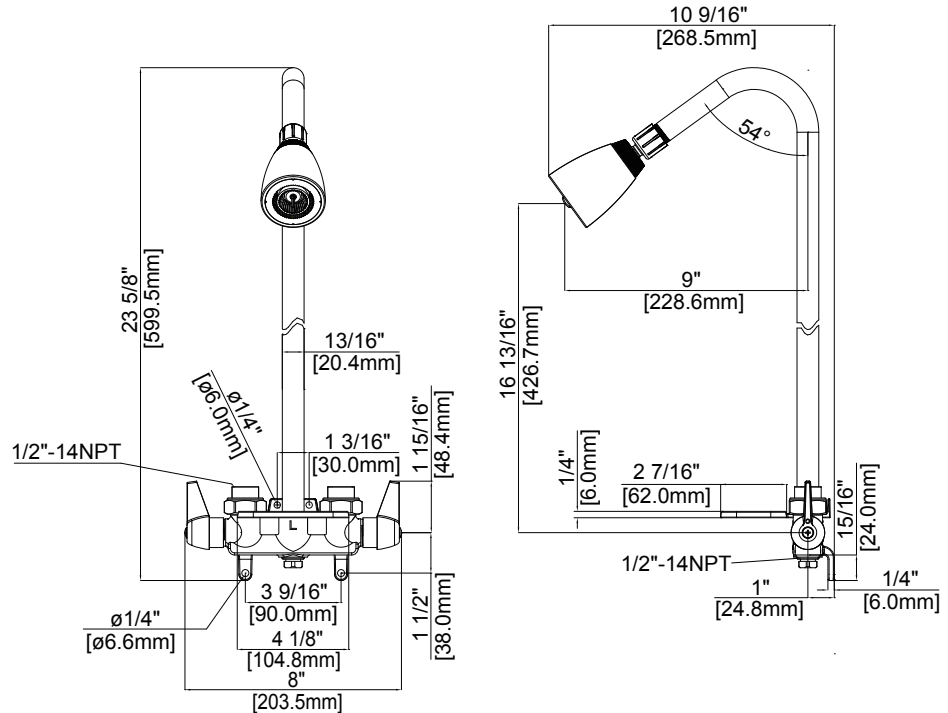

PF418G

PROFLO®

Two Handle Utility Shower Faucet

Product Features

- Union inlets are combination 1/2" IPS or solder
- Washerless cartridges
- Flow Rate: 1.8 gpm at 80 PSI
- Cast brass construction
- Stainless steel shower riser
- Metal handles
- ADA compliant
- IAPMO listed
- Meets ASME:A112.18.1

PF418G

Model Numbers

PF418G Chrome

Product Specifications

Warranty and Codes

This product comes complete with installation, operating, care and maintenance instructions. This PROFLO faucet carries a limited lifetime warranty when installed in residential applications. The warranty is five years in commercial applications. This product meets ASME: A112.18.1.