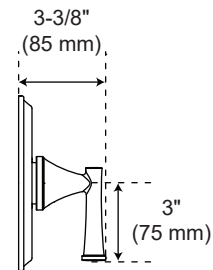

For detailed warranty information, visit ferguson.com/proflo-faucet-warranty.