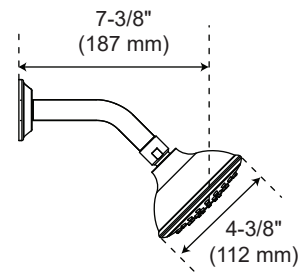

For detailed warranty information, visit ferguson.com/proflo-faucet-warranty.