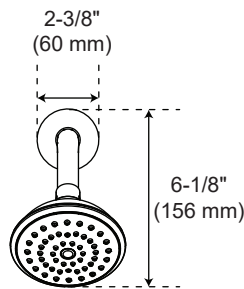

Willett

PF2830G SINGLE HANDLE TUB AND SHOWER TRIM KIT

Product Features

- Trim only
- Metal lever handle
- Single-function showerhead
- Easy-clean rubber nozzles
- Max. flow rate 1.8 gpm at 80 psi
- With slip fit tub spout
- Required valve - ACCUFIT PF4001 series

Optional Parts

Valve Extension Kit ACF4001EXT

Codes and Certifications

- Certified to ASME A112.18.1 / CSA B125.1
- Handle ADA compliant
- WaterSense Certified

PF2830G

For detailed warranty information, visit ferguson.com/proflo-faucet-warranty.