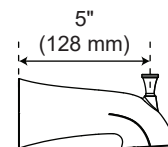

For detailed warranty information, visit ferguson.com/proflo-faucet-warranty.