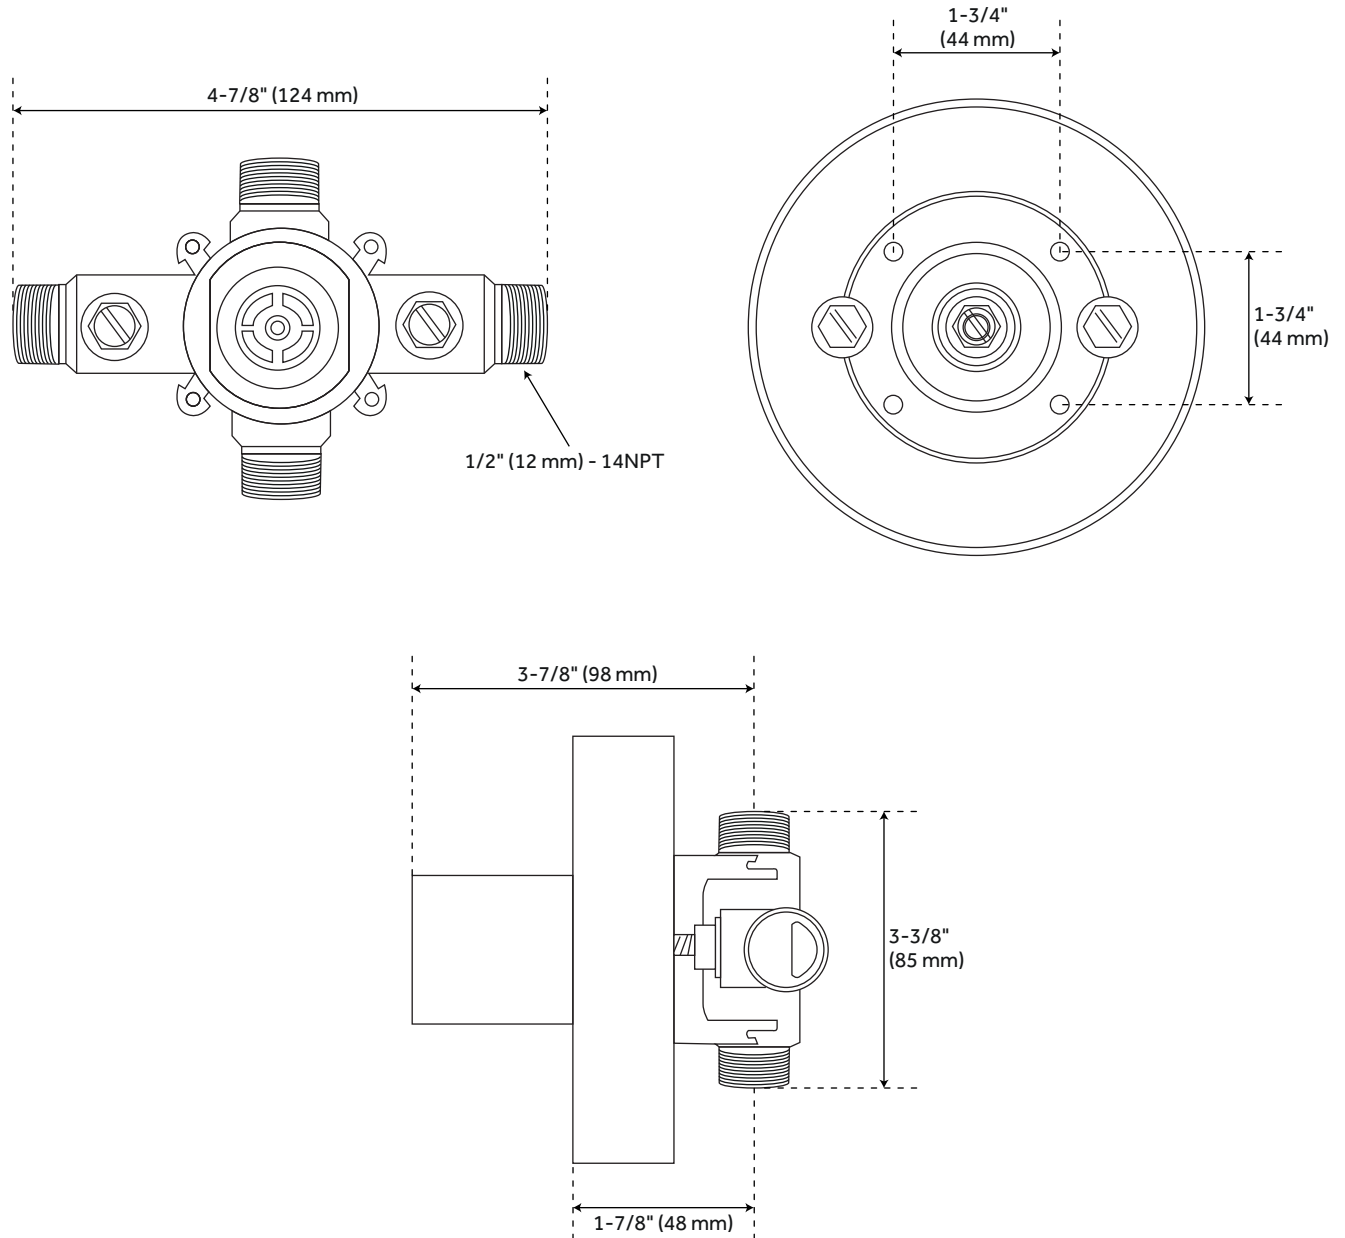

PROVINCETOWN PRESSURE BALANCE SHOWER SET

SKU: 948666

Code: SHPR8020G, SH4001

FEATURES

Material: Brass

Shower Head Swivel: Yes

Connection Type: 1/2" MIP and SWT

Cartridge Type: Ceramic Disc

ASME A112.18.1/CSA B125.1, ASSE 1016 Type P, CEC Listed, WaterSense by IAPMO, Massachusetts Accepted, LISTED ID: SH4001, SHPR8020G*

ADDITIONAL FEATURES

- Metal handle.
- 3 function showerhead (full spray, massage spray and full & massage spray)
- Optional Rough-in Valve:
 - Pressure balance valve with integral stops.
 - One-piece cartridge design for ease of maintenance.
 - Back-to-back capability.
 - Ceramic disc valve cartridge.
 - Cast bronze valve body.
 - Adjustable temperature limit stop.
 - Quick remove plaster guard.
 - Easy mounting brackets.

REVISED 5/31/2024

PRESSURE BALANCE TUB & SHOWER ROUGH-IN VALVE

SKU: 446520
Code: SH4001

FEATURES

Material: Bronze
Flow Rate: 6.34 gpm (24.0 L/min) @ 80 psi
Connection Type: 1/2" MIP and SWT
Cartridge Type: Ceramic Disc

REVISED 5/29/2024

PRESSURE BALANCE TUB AND SHOWER ROUGH-IN VALVE

SKU: 446520

SH4001

All dimensions and specifications are nominal and may vary. Use actual products for accuracy in critical situations.