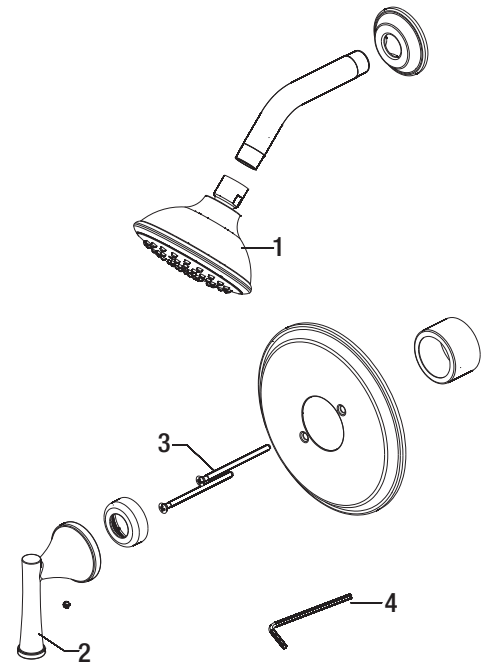

Model Numbers

PF2820GCP	Chrome
PF2820GZBN	Brushed nickel
PF2820GORB	Oil rubbed bronze

No.	Item	Part Number	Material Type
1	Shower Head	PFSH309G*	ABS
2	Handle	OBPF713237*	Zinc alloy
3	Screw	OBPF50026*	SUS
4	2.5mm Hex Allen Wrench	OBPF1RP70221	Steel