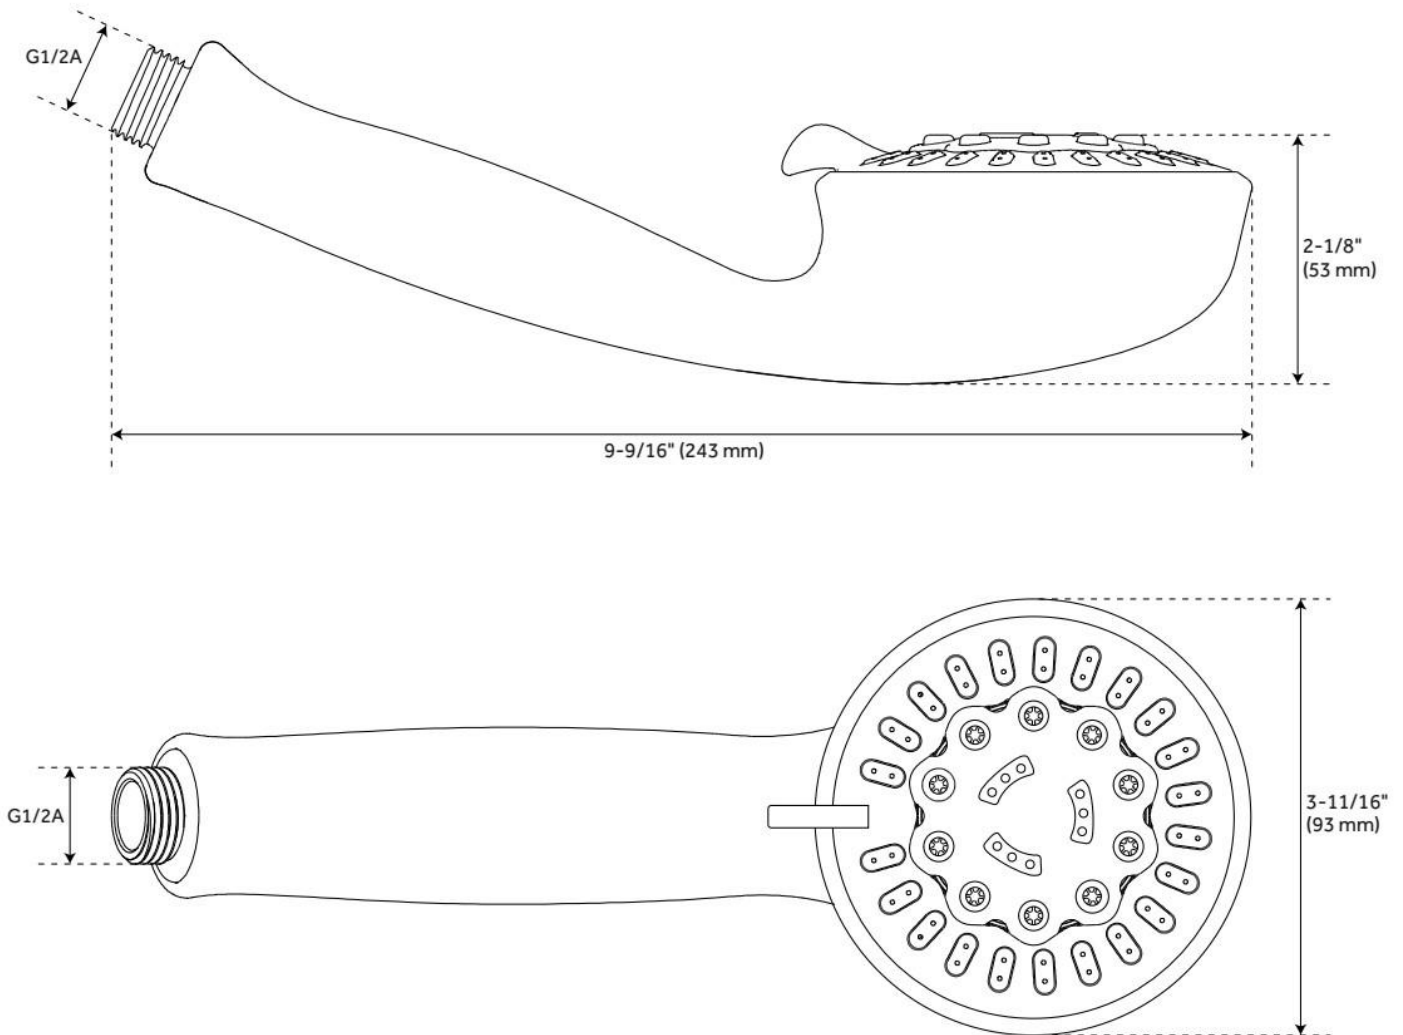

MODERN MULTIFUNCTION HAND SHOWER

SKU: 948922
Code: SHHS4020G

FEATURES

Material: ABS
Hand Shower Spray: Full
Hand Shower Flow Rate: 1.8 gpm (6.8 L/min) @ 80 psi

ASME A112.18.1/CSA B125.1, WaterSense by IAPMO, LISTED ID: SHHS4020G*

ADDITIONAL FEATURES

- 5 function handshower (full spray, massage spray, aerated spray full & massage spray and full & aerated).
- Easy-clean spray nozzles.
- 3.6" spray face.
- Factory installed backflow prevention check valve.
- Hose sold separately.

REVISED 5/24/2024

MODERN MULTIFUNCTION HAND SHOWER

SKU: 948922
Code: SHHS4020G

REVISED 5/24/2024