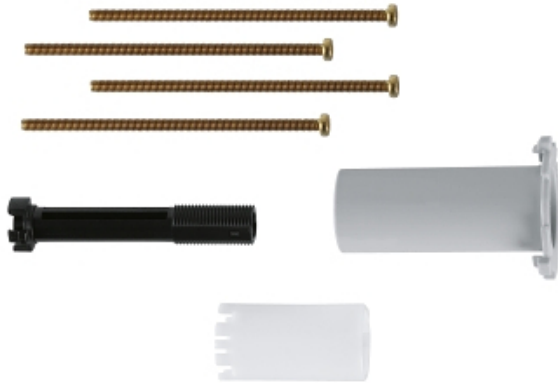

Universal Extension Set

MODEL # 14048000

Pure Freude an Wasser

GROHE America, Inc | 200 North Gary Avenue, Suite G, Roselle, IL 60172
Phone: +1 (800) 444-7643 | Fax: +1 (800) 225-2778 | us-customerservice@grohe.com

Product Description:
Universal Extension Set

Standard Specification:

- 1" extension
- Fits Grohtherm SmartControl and trims for final installation in combination with GROHE Rapido SmartBox

Color:

- 14048000 StarLight Chrome