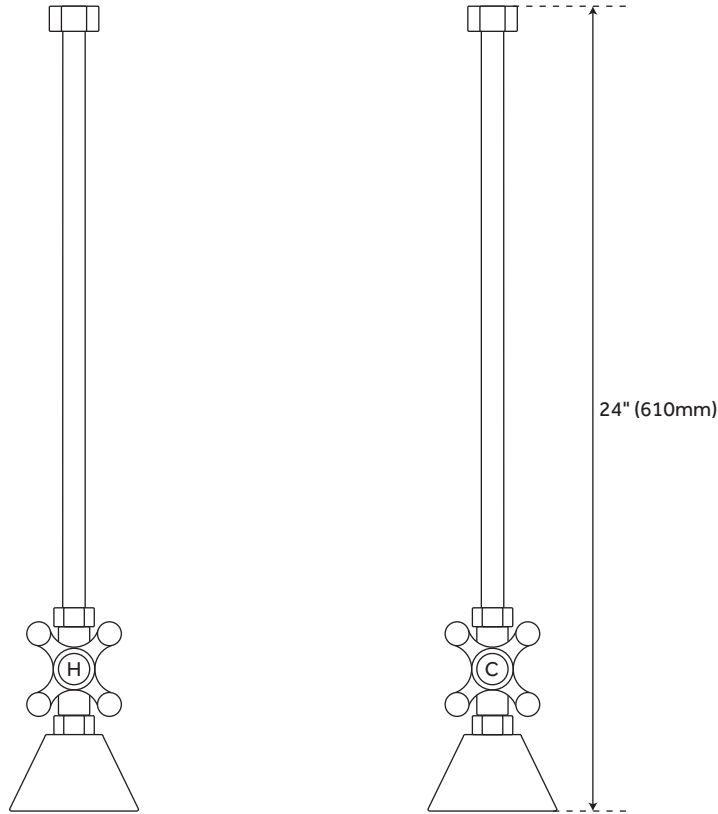

# DECK-MOUNT

TUB SUPPLY WITH CROSS-HANDLE STOPS FOR COPPER PIPE

SKU: 925030

## FEATURES

Material: Brass

Length: 24"

Straight water supply lines with four ball cross-handle valves for deck or rim mount faucets

Includes 1/2" OD water lines, retainers, seals, valves and heavy cast bell type floor flanges