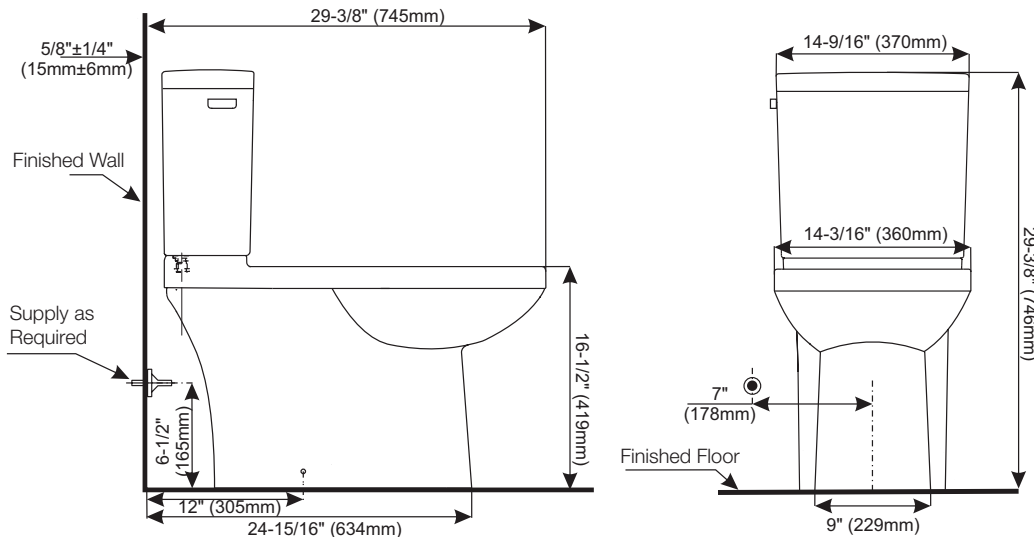

Two-Piece Skirted Toilet

Product Features

- 1.28 gpf HET
- Elongated bowl
- 16-1/2" Bowl height
- Two piece vitreous china
- Includes slow close toilet seat
- 3" fully glazed trapway
- 7" x 6" water surface
- Anti-siphon fill valve
- Gravity fed, Box rim
- Close coupled tank with cover
- Quick connect, 2 bolt tank to bowl installation
- White only
- 2" Flush valve
- Sanitary bar
- Supply not included
- EPA WaterSense Certified
- Meets ANSI ASME A112.19.2-2013-CSA_B45.-13

PF9602SWH / PF9612WH

Model Numbers

- PF9602SWH 1.28 Elongated skirted bowl white
- PF9612WH 1.28 gpf Tank with chrome flush lever

Product Specifications

Warranty and Codes

This product comes complete with installation, operating, care and maintenance instructions. All PROFLO fixtures carry a 1-year limited warranty. In an effort to continually improve our products, we will make design changes form time to time. We reserve the right to ship newly designed product to fill any order unless we agree in writing to do otherwise.