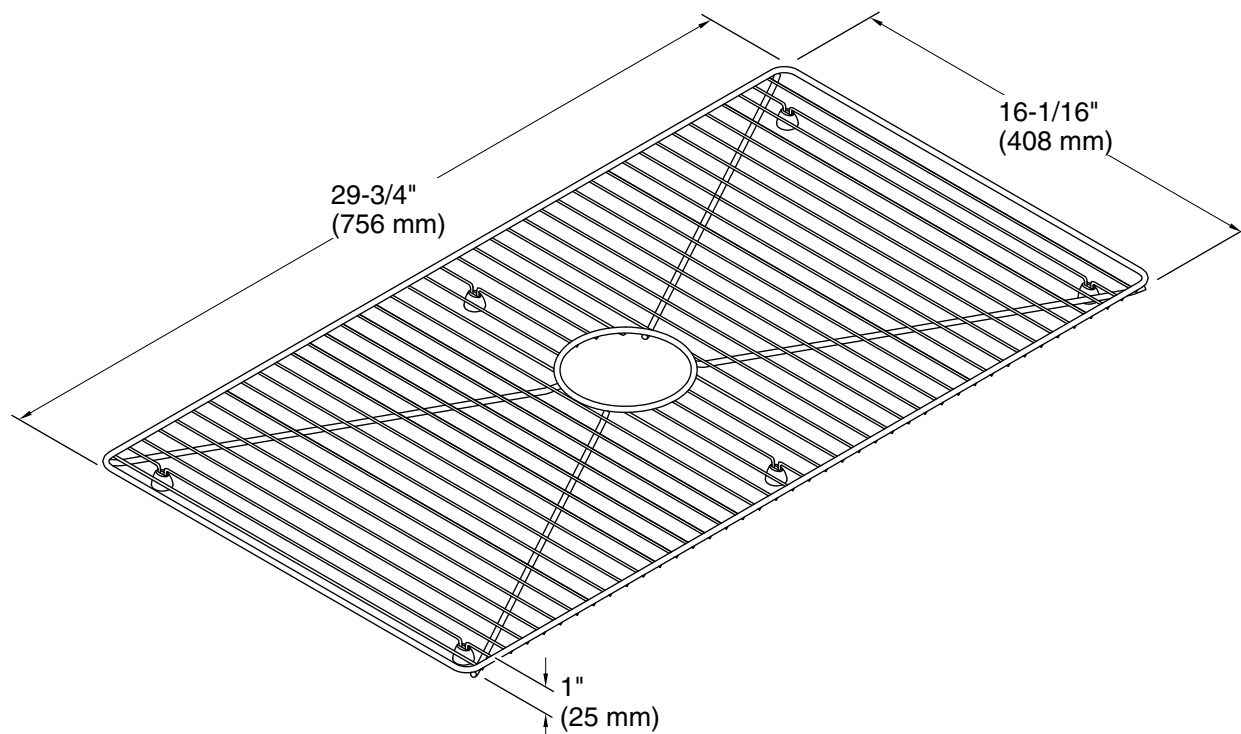

Technical Information

All product dimensions are nominal.

Material: Stainless Steel