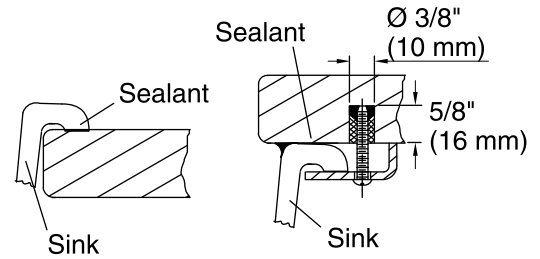

Top-Mount Installation

Under-Mount Installation

Technical Information

All product dimensions are nominal.

Installation:	Under-mount
Bowl area:	Length: 13-9/16" (344 mm) Width: 13-9/16" (344 mm) Bowl depth: 9-1/2" (241 mm) Water depth: 9-1/2" (241 mm)
Template:	1257826-7, required, included

Notes

Install this product according to the installation instructions.

ADA compliant when installed to the specific requirements of these regulations.