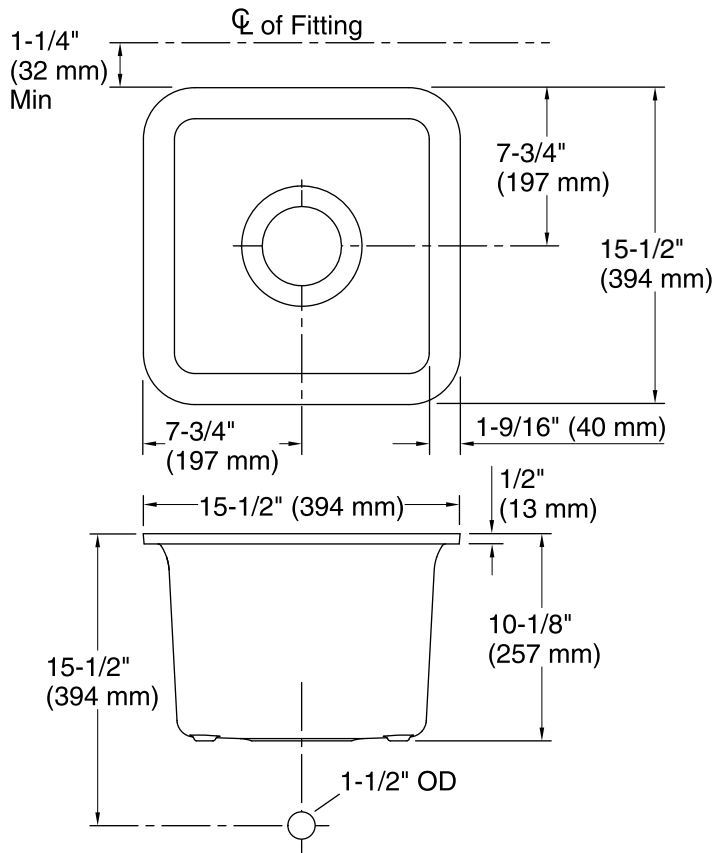

Top-Mount Installation

Under-Mount Installation

Technical Information

All product dimensions are nominal.

Installation:	Under-mount
Bowl area:	Length: 13-9/16" (344 mm) Width: 13-9/16" (344 mm) Bowl depth: 9-1/2" (241 mm) Water depth: 9-1/2" (241 mm)
Template:	1257826-7, required, included

Notes

Install this product according to the installation instructions.

ADA compliant when installed to the specific requirements of these regulations.