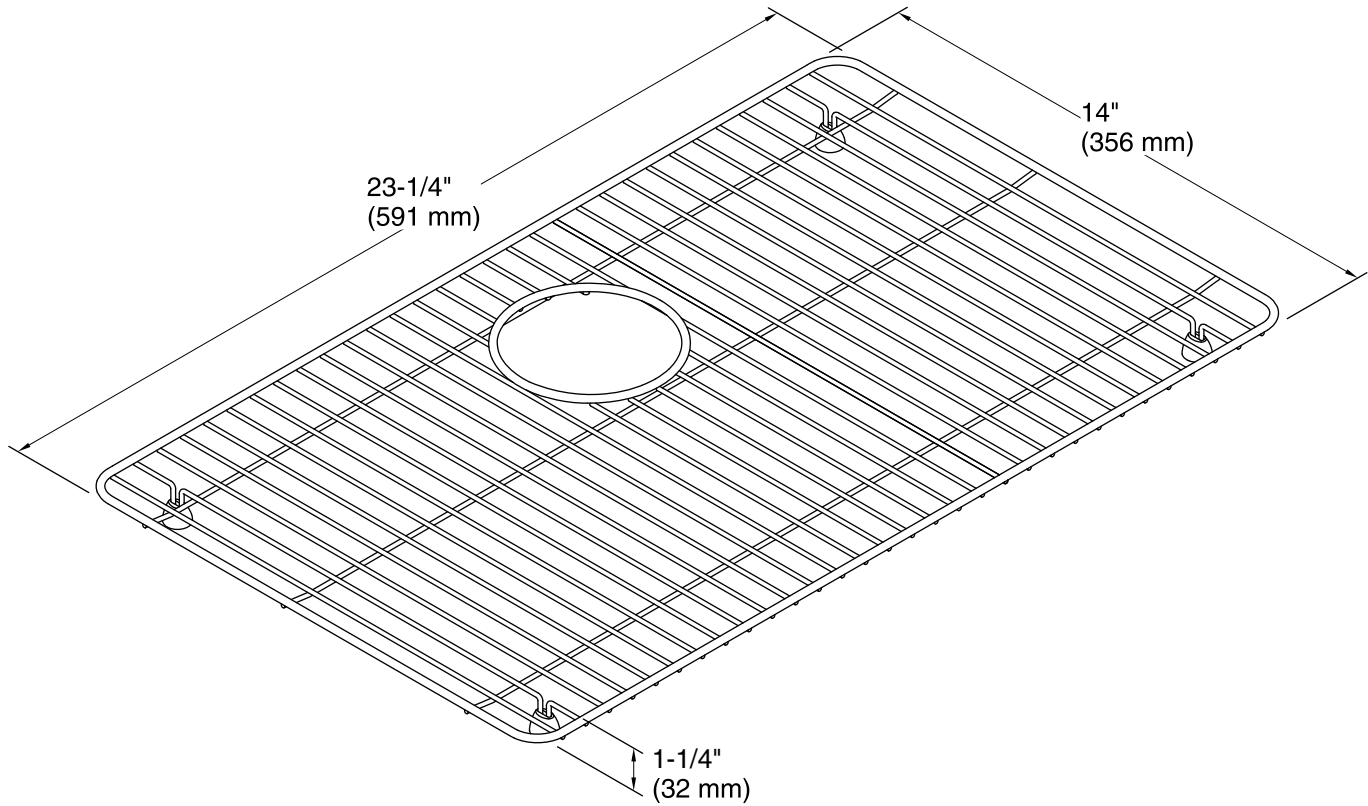

Features

- Fits in the bowl of the K-28000 Cairn kitchen sink.
- Comes included with the K-28000 Cairn kitchen sink.
- Durable stainless steel construction.
- Helps protect sink surface from daily wear.
- Dishwasher safe.
- Rubber feet provide added protection.

Color	Code	Description
	ST	Stainless Steel

Technical Information

All product dimensions are nominal.