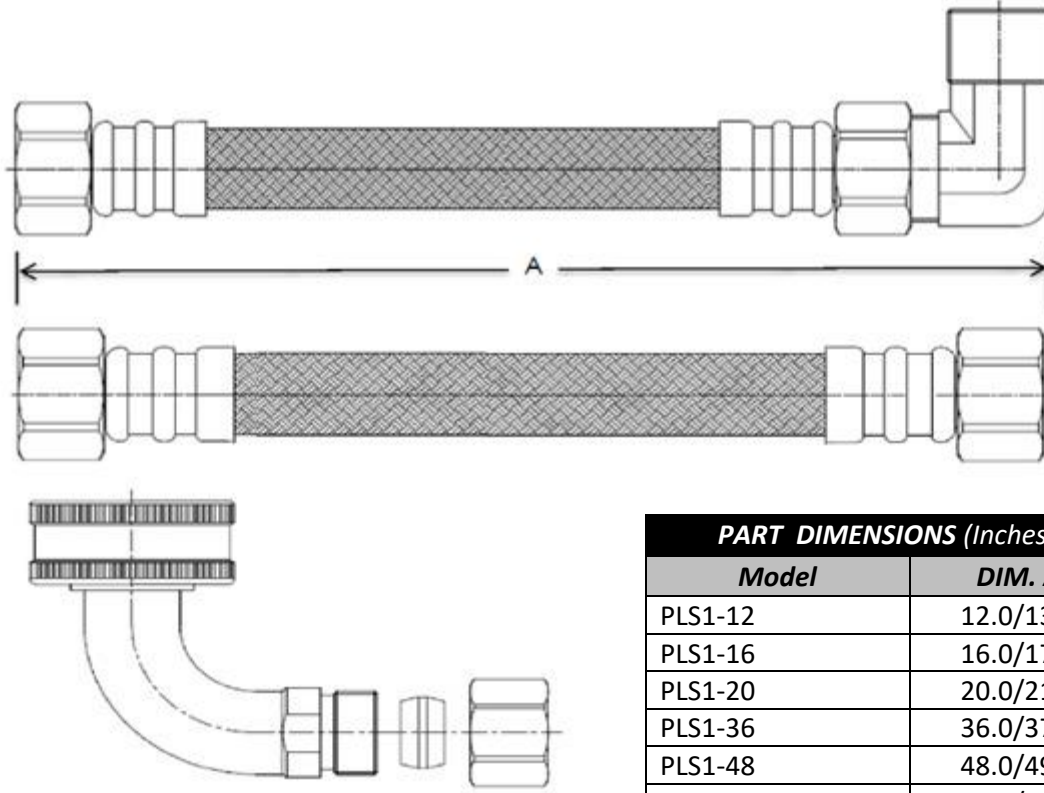

PLS1-** DW   Stainless Steel Flexible Braided Dishwasher Water Connector - Compression Inlet x Compression Outlet

PART DIMENSIONS (Inches)	
Model	DIM. A
PLS1-12	12.0/13.0
PLS1-16	16.0/17.0
PLS1-20	20.0/21.0
PLS1-36	36.0/37.0
PLS1-48	48.0/49.0
PLS1-60	60.0/61.0
PLS1-72	72.0/73.0
PLS3-60	60.0/61.0

Listings & Certifications:

- IAPMO listed to ASME A112.18.6 / CSA B125.6
- IAPMO listed to NSF 372 for Low-Lead Compliance
- IAPMO listed to NSF 61/9

This specification and all information contained herein is the confidential and exclusive property of Brasscraft Manufacturing Co., and shall not be disclosed to others without the written consent of Brasscraft Mfg. Co. This specification must be returned to Brasscraft Mfg. Co. if requested.

PLUMBSHOP®