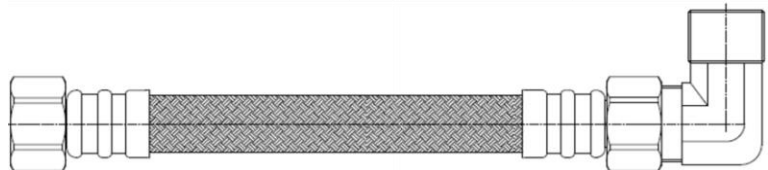

Operating Specifications		
Temperature	Pressure	Tubing Diameter
40°- 160° F, Intermittent to 180° F	125 PSI maximum	0.300" ID(0.510"OD)

MATERIAL SPECIFICATIONS	
Inner Hose	Reinforced PVC
Braiding	Stainless steel wire
Barb	Brass
Ferrule	Stainless steel
Washer	Rubber
Compression Nut	Brass

This specification and all information contained herein is the confidential and exclusive property of Brasscraft Manufacturing Co., and shall not be disclosed to others without the written consent of Brasscraft Mfg. Co. This specification must be returned to Brasscraft Mfg. Co. if requested.