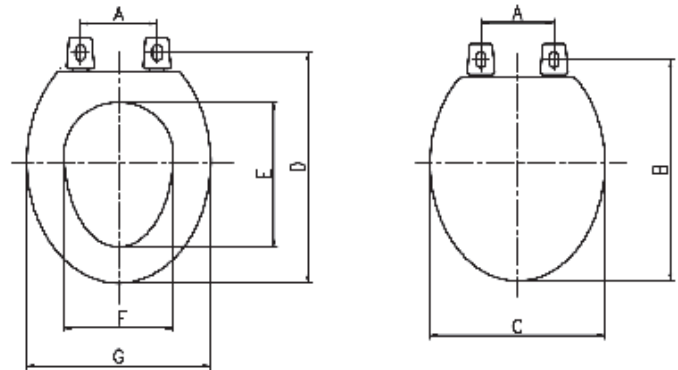

PFTSWSC2000WH

Wood Slow close toilet seats with easy clean

Product Features

- Durable, high quality molded wood construction
- Available in elongated
- Closed front with cover
- Plastic top mount concealed hinge with slip resistant pads and heavy duty bolts
- Easy installation
- Large, color matched bumpers
- Multi-coat enamel finish
- New slide-off hinge for easy cleaning

Product Specifications

- Ring Thickness: 18 mm / .75"
- Ring Thickness including the bumper is: 26 mm / 1"
- Height of seat with cover is: 55mm / 2.25"

PFTSWSC2000WH

Color Palette

White (WH)

Model	A	B	C	D	E	F	G
PFTSWSC2000WH Elongated front	5 1/2"	18 9/16"	13-9/16"	18 3/4"	11 5/8"	8 1/2"	14 1/8"