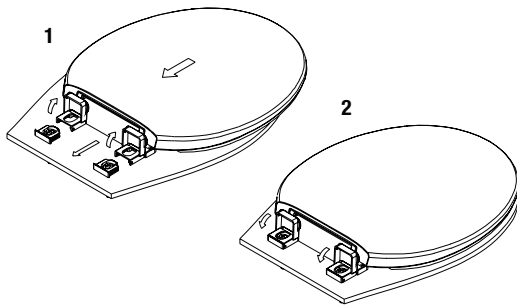

PFTSWSC2000WH

Wood Slow close toilet seats with easy clean

Product Features

- Durable, high quality molded wood construction
- Available in elongated
- Closed front with cover
- Plastic top mount concealed hinge with slip resistant pads and heavy duty bolts
- Easy installation
- Large, color matched bumpers
- Multi-coat enamel finish
- New slide-off hinge for easy cleaning

Product Specifications

- Ring Thickness: 18 mm / .75"
- Ring Thickness including the bumper is: 26 mm / 1"
- Height of seat with cover is: 55mm / 2.25"

PFTSWSC2000WH

Color Palette

White (WH)

Model	A	B	C	D	E	F	G
PFTSWSC2000WH Elongated front	5 1/2"	18 9/16"	13-9/16"	18 3/4"	11 5/8"	8 1/2"	14 1/8"