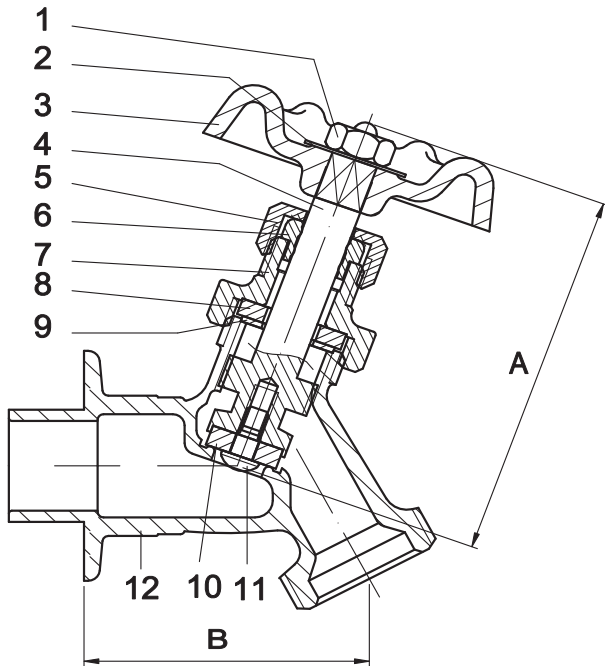

## Product Features

- Angled brass body
- 125 psi
- Operating temperature: 40-160°F
- 3/4" Male hose thread outlet

PFX74DC

| No. | Part Name     | Material        | QTY |
|-----|---------------|-----------------|-----|
| 1   | Wheel Nut     | Steel           | 1   |
| 2   | Name Plate    | Aluminum        | 1   |
| 3   | Hand Wheel    | Zinc alloy      | 1   |
| 4   | Stem          | Low Lead Brass  | 1   |
| 5   | Packing Nut   | Brass           | 1   |
| 6   | Packing       | NBR             | 1   |
| 7   | Bonnet        | Low Lead Brass  | 1   |
| 8   | Packing       | NBR             | 1   |
| 9   | Ring          | Stainless Stell | 1   |
| 10  | Seat Packing  | NBR             | 1   |
| 11  | Packing Screw | Brass           | 1   |
| 12  | Body          | Low Lead Brass  | 1   |

| SKU     | DESCRIPTION             | INLET CONNECTION         | OUTLET CONNECTION        | A (OPEN) |       | A (CLOSED) |       | B    |       |
|---------|-------------------------|--------------------------|--------------------------|----------|-------|------------|-------|------|-------|
|         |                         |                          |                          | in       | mm    | in         | mm    | in   | mm    |
| PFX74DC | LF 1/2 BRS IPS ANG SILL | 1/2 FIP NPT THREADED END | 3/4 MALE NH THREADED END | 2.81     | 71.37 | 2.56       | 65.02 | 1.9  | 48.26 |
| PFX74FC | LF 3/4 BRS IPS ANG SILL | 3/4 FIP NPT THREADED END | 3/4 MALE NH THREADED END | 2.81     | 71.37 | 2.56       | 65.02 | 2.11 | 53.6  |