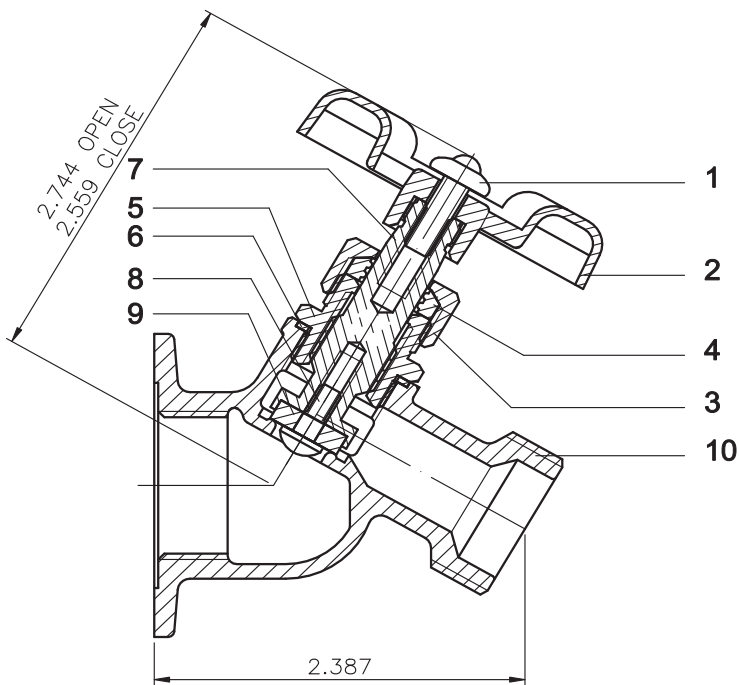

### Product Features

- Bronze material
- 125 psi
- Operating temperature: 40-160°F
- 3/4" Male hose thread outlet

### Model Numbers

PFX119DC

LF 1/2 FIP X 3/4 HOSE SILL

PFX119DC

No.	Part	Material	QTY
1	Screw	Stainless Stell	1
2	Handle	Zinc Alloy	1
3	Nut	Brass	1
4	Packing	NBR	1
5	Bonnet	Low Lead Brass	1
6	Washer	Vulcanized	1
7	Stem	Low Lead Brass	1
8	Seat	NBR	1
9	Screw	Stainless Stell	1
10	Body	Low Lead Bronze	1