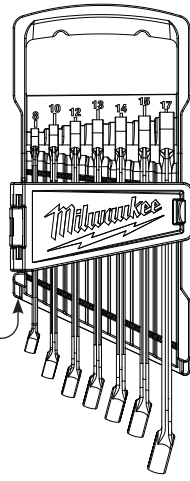

42-55-9497 7 Piece SAE Carrier

**Cat. No. 48-22-9415**

15 Piece SAE Combination Wrench Set

- 45-96-9408 1/4" Combination Wrench
- 45-96-9409 9/32" Combination Wrench
- 45-96-9410 5/16" Combination Wrench
- 45-96-9411 11/32" Combination Wrench
- 45-96-9412 3/8" Combination Wrench
- 45-96-9414 7/16" Combination Wrench
- 45-96-9416 1/2" Combination Wrench
- 45-96-9418 9/16" Combination Wrench
- 45-96-9420 5/8" Combination Wrench
- 45-96-9422 11/16" Combination Wrench
- 45-96-9424 3/4" Combination Wrench
- 45-96-9426 13/16" Combination Wrench
- 45-96-9428 7/8" Combination Wrench
- 45-96-9430 15/16" Combination Wrench
- 45-96-9432 1" Combination Wrench

42-55-9495 15 Piece SAE Tray

**Cat. No. 48-22-9507**

7 Piece Metric Combination Wrench Set

- 45-96-9508** 8mm Combination Wrench
- 45-96-9510** 10mm Combination Wrench
- 45-96-9512** 12mm Combination Wrench
- 45-96-9513** 13mm Combination Wrench
- 45-96-9514** 14mm Combination Wrench
- 45-96-9515** 15mm Combination Wrench
- 45-96-9517** 17mm Combination Wrench

**42-55-9597** 7 Piece Metric Carrier

**Cat. No. 48-22-9515**

15 Piece Metric Combination Wrench Set

- 45-96-9508** 8mm Combination Wrench
- 45-96-9509** 9mm Combination Wrench
- 45-96-9510** 10mm Combination Wrench
- 45-96-9511** 11mm Combination Wrench
- 45-96-9512** 12mm Combination Wrench
- 45-96-9513** 13mm Combination Wrench
- 45-96-9514** 14mm Combination Wrench
- 45-96-9515** 15mm Combination Wrench
- 45-96-9516** 16mm Combination Wrench
- 45-96-9517** 17mm Combination Wrench
- 45-96-9518** 18mm Combination Wrench
- 45-96-9519** 19mm Combination Wrench
- 45-96-9520** 20mm Combination Wrench
- 45-96-9521** 21mm Combination Wrench
- 45-96-9522** 22mm Combination Wrench

**42-55-9595** 15 Piece Metric Tray