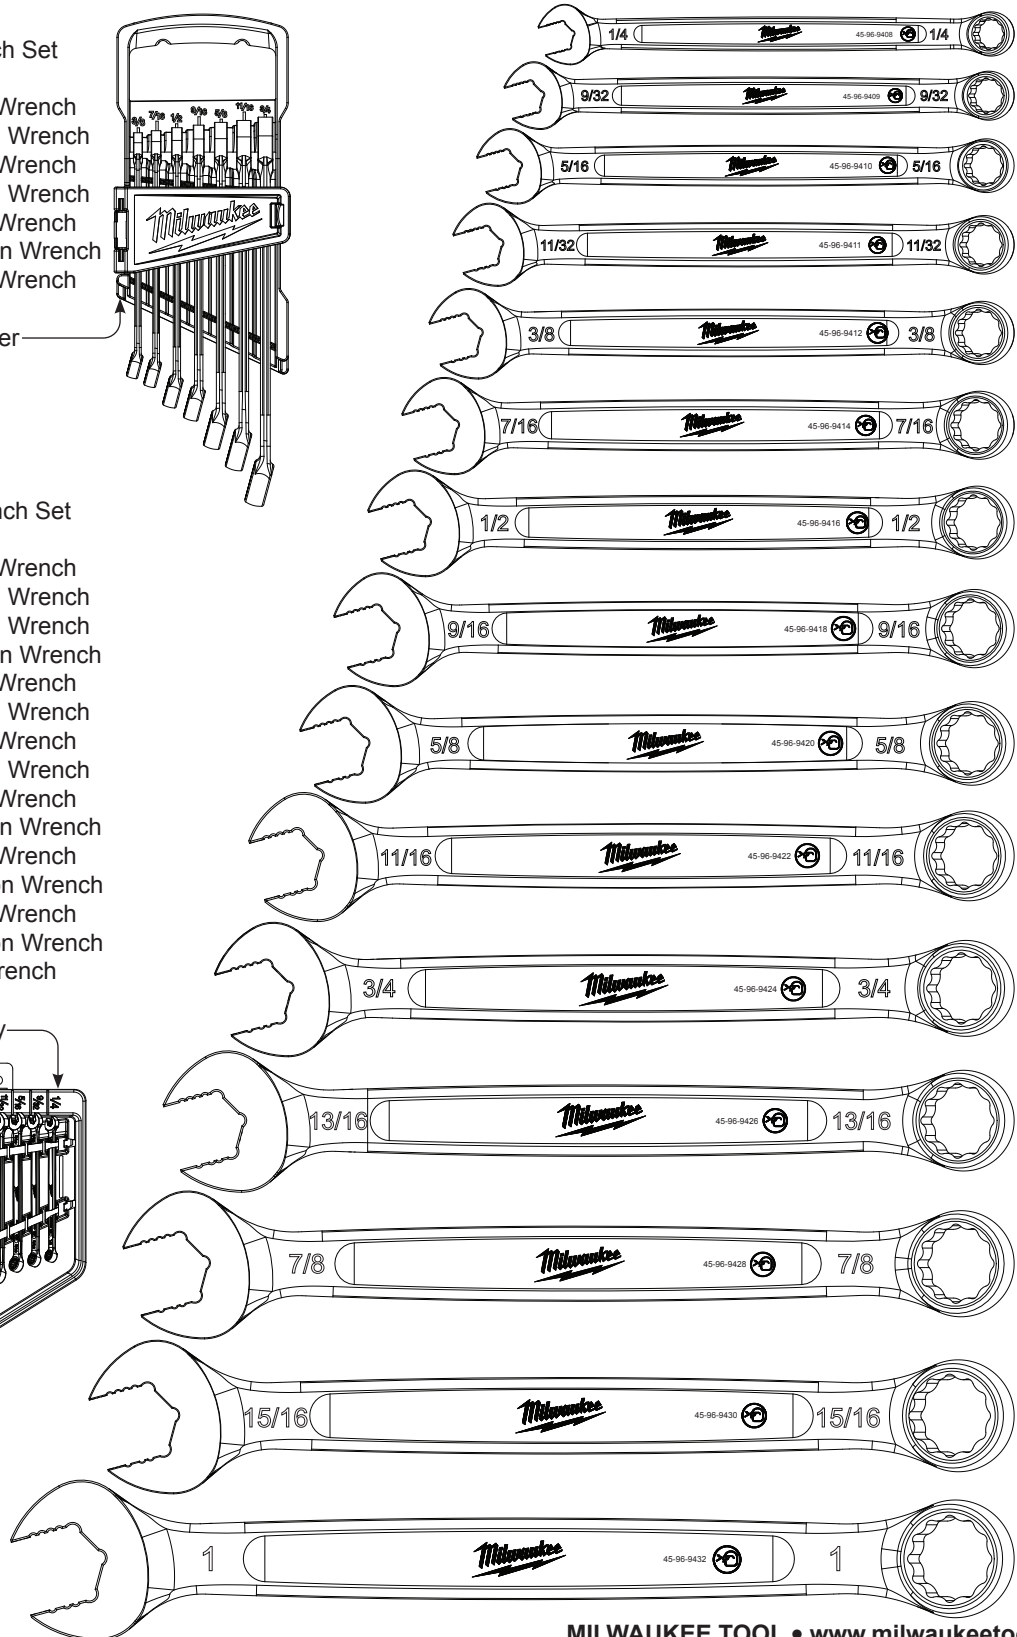

# SERVICE PARTS LIST

**BULLETIN NO.**  
**54-49-9400**

SPECIFY CATALOG NO. AND SERIAL NO. WHEN ORDERING PARTS		REVISED BULLETIN	DATE
<b>COMBINATION WRENCH SETS</b>			July 2017
<b>CATALOG NO. 48-22-9407</b>	7 Piece Combination Wrench Kit - SAE		
<b>48-22-9415</b>	15 Piece Combination Wrench Kit - SAE		
<b>48-22-9507</b>	7 Piece Combination Wrench Kit - Metric	<i>See Page 2</i>	
<b>48-22-9515</b>	15 Piece Combination Wrench Kit - Metric	<i>See Page 2</i>	

42-55-9497 7 Piece SAE Carrier

**Cat. No. 48-22-9415**

15 Piece SAE Combination Wrench Set

- 45-96-9408 1/4" Combination Wrench
- 45-96-9409 9/32" Combination Wrench
- 45-96-9410 5/16" Combination Wrench
- 45-96-9411 11/32" Combination Wrench
- 45-96-9412 3/8" Combination Wrench
- 45-96-9414 7/16" Combination Wrench
- 45-96-9416 1/2" Combination Wrench
- 45-96-9418 9/16" Combination Wrench
- 45-96-9420 5/8" Combination Wrench
- 45-96-9422 11/16" Combination Wrench
- 45-96-9424 3/4" Combination Wrench
- 45-96-9426 13/16" Combination Wrench
- 45-96-9428 7/8" Combination Wrench
- 45-96-9430 15/16" Combination Wrench
- 45-96-9432 1" Combination Wrench

42-55-9495 15 Piece SAE Tray

**Cat. No. 48-22-9507**

7 Piece Metric Combination Wrench Set

- 45-96-9508** 8mm Combination Wrench
- 45-96-9510** 10mm Combination Wrench
- 45-96-9512** 12mm Combination Wrench
- 45-96-9513** 13mm Combination Wrench
- 45-96-9514** 14mm Combination Wrench
- 45-96-9515** 15mm Combination Wrench
- 45-96-9517** 17mm Combination Wrench