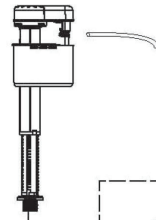

MIRBD200FLPK - Fill Valve Assembly