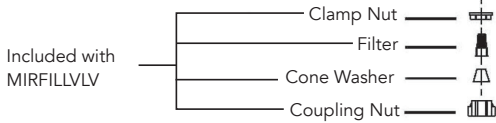

### SKIRTED TWO PIECE HIGH EFFICIENCY TOILET

Parts breakdown:

MIRKW200NWH/BS (tank), MIRKL200NWH (tank)

MIRKW240NSWH/BS (bowl)

MIRKL200NLIDWH - Key Largo Tank Lid, White

MIRKW200NLIDWH - Key West Tank Lid, White  
MIRKW200NLIDBS - Key West Tank Lid, Biscuit

MIRBD200FLPK - Fill Valve Assembly

MIRBD241FVPK - Flush Valve Assembly  
MIRBD200FRPK - Flapper Only

MB425CP - Flush lever, CP  
MB425BN - Flush lever, BN  
MB425ORB - Flush lever, ORB  
MB425PN - Flush lever, PN

MIRTSSC202BS - Slow Close Toilet Seat, Biscuit  
MIRTSSC202WH - Slow Close Toilet Seat, White

Included with  
MIRFILLVLV

Included with  
MIR241ADPBKT