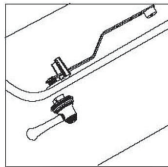

MB425CP - Flush lever, CP
MB425BN - Flush lever, BN
MB425ORB - Flush lever, ORB
MB425PN - Flush lever, PN

MIRTSSC202BS - Slow Close Toilet Seat, Biscuit
MIRTSSC202WH - Slow Close Toilet Seat, White