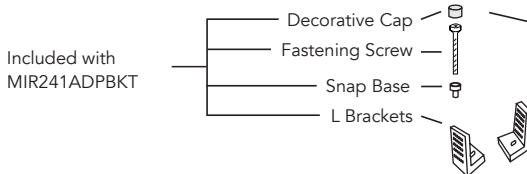

### SKIRTED TWO PIECE HIGH EFFICIENCY TOILET

Parts breakdown:

MIRKW200NWH/BS (tank), MIRKL200NWH (tank)

MIRKW240NSWH/BS (bowl)

MIRKL200NLIDWH - Key Largo Tank Lid, White

MIRKW200NLIDWH - Key West Tank Lid, White  
MIRKW200NLIDBS - Key West Tank Lid, Biscuit

MIRBD200FLPK - Fill Valve Assembly

MIRBD241FVPK - Flush Valve Assembly  
MIRBD200FRPK - Flapper Only

MB425CP - Flush lever, CP  
MB425BN - Flush lever, BN  
MB425ORB - Flush lever, ORB  
MB425PN - Flush lever, PN

MIRTSSC202BS - Slow Close Toilet Seat, Biscuit  
MIRTSSC202WH - Slow Close Toilet Seat, White

Included with  
MIRFILLVLV

Included with  
MIR241ADPBKT