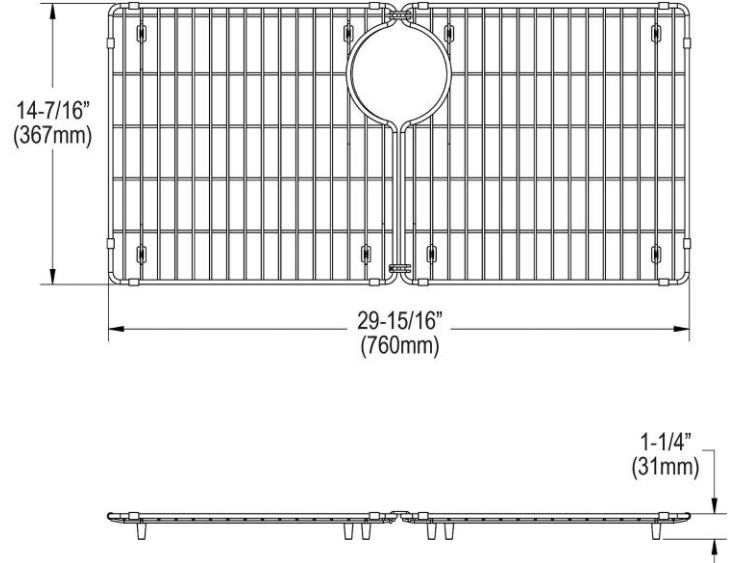

PRODUCT SPECIFICATIONS

Bottom Grid. Overall dimensions are 14-7/16" x 29-15/16" x 1-1/4".

Made of Stainless Steel

Bottom grids are:

- Custom designed to protect and cover the bottom of your sink.
- Properly positioned opening for convenient access to drain or disposer.
- Built from solid stainless steel to resist corrosion and provide years of service.

Material:	Stainless Steel
Dimensions:	14-7/16" x 29-15/16" x 1-1/4"

NO IMAGE AVAILABLE

AMERICAN PRIDE. A LIFETIME TRADITION.
Like your family, the Elkay family has values and traditions that endure. For almost a century, Elkay has been a family-owned and operated company, providing thousands of jobs that support our families and communities.

[Clean and Care Manual (PDF)](#)

[Clean and Care Manual (PDF)](#)

[Warranty (PDF)](#)

PART: _____ QTY: _____

PROJECT: _____

CONTACT: _____

DATE: _____

NOTES: _____

APPROVAL: _____

In keeping with our policy of continuing product improvement, Elkay reserves the right to change product specifications without notice. Please visit elkay.com for the most current version of Elkay product specification sheets. This specification describes an Elkay product with design, quality, and functional benefits to the user. When making a comparison of other producers' offerings, be certain these features are not overlooked.