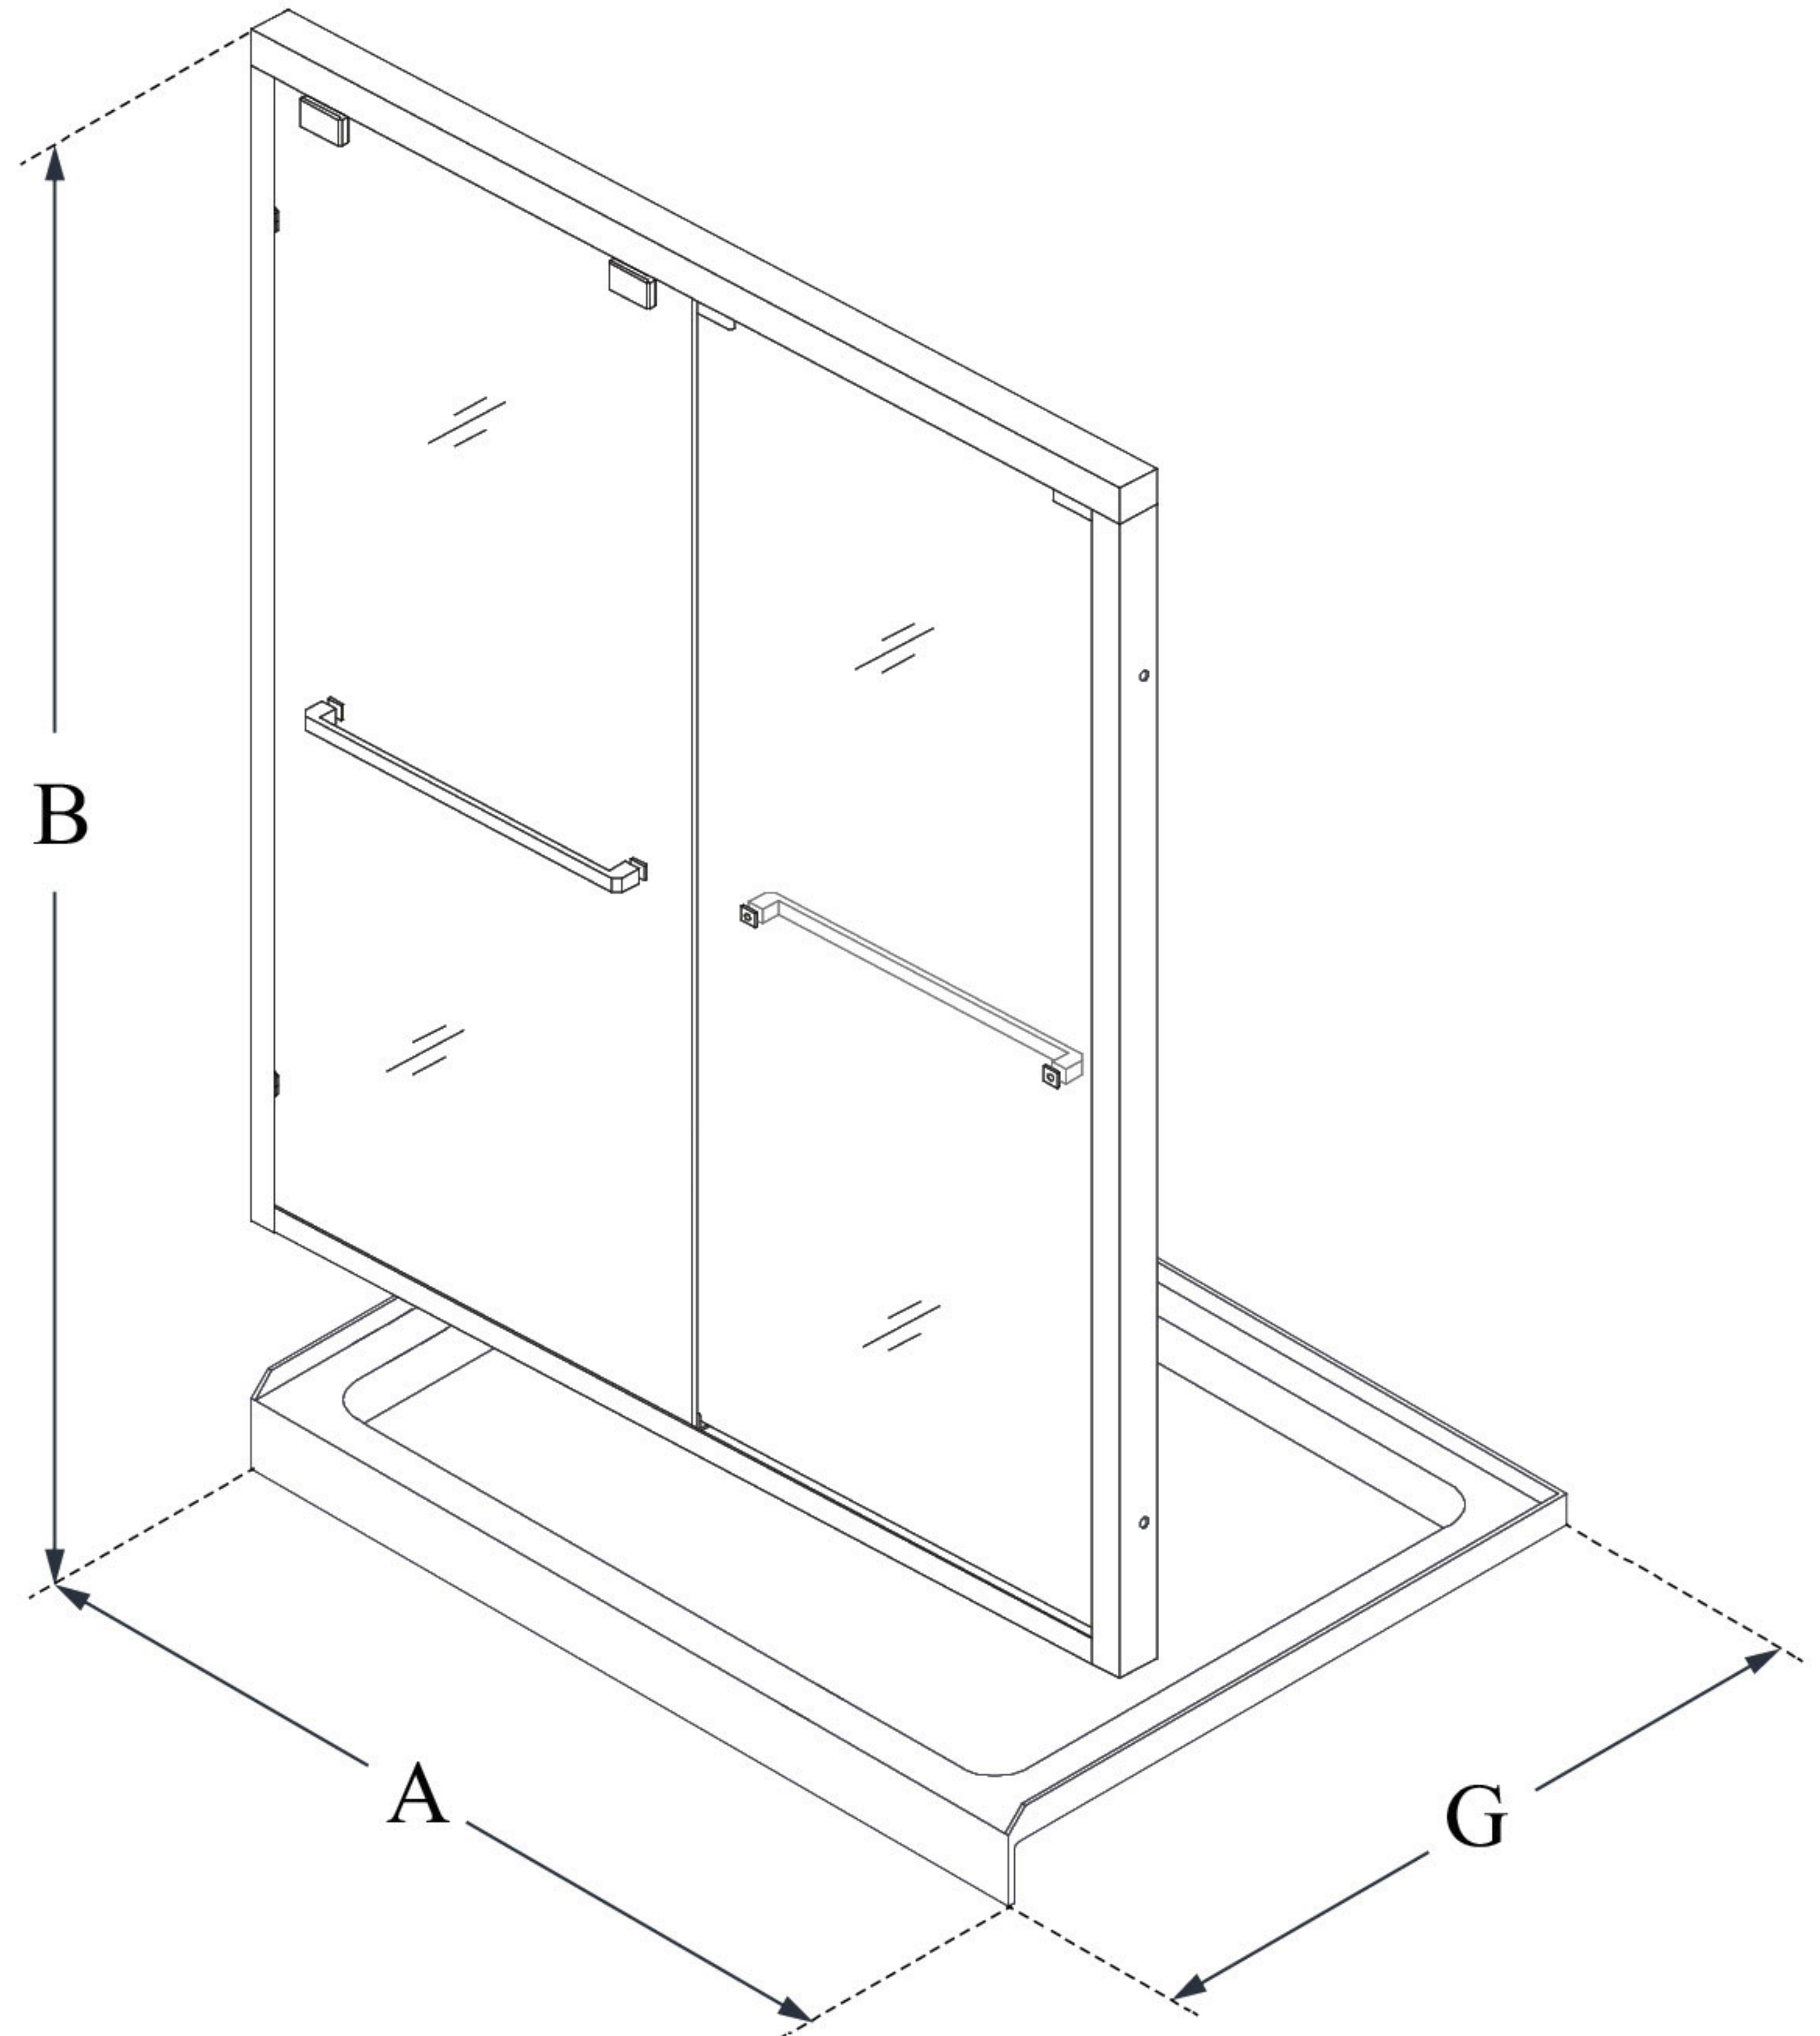

## ENCORE

DreamLine Encore 30 in. D x 60 in.  
W x 78 3/4 in. H Semi-Frameless  
Bypass Sliding Shower Door and  
SlimLine Shower Base Kit

### KIT CONTENTS:

- SHOWER DOOR
- SHOWER BASE

### CONFIGURATION DIMENSIONS:

**A: 60"**  
KIT WIDTH

**B: 78 3/4"**  
KIT HEIGHT

**G: 30"**  
KIT DEPTH

### AVAILABLE DRAIN LOCATIONS:

- CENTER
- LEFT
- RIGHT

For precise drain location, please refer to the  
included base technical drawing

DreamLine reserves the right to update or modify the hardware or materials pictured  
without prior notice for the purpose of product improvement and customer satisfaction.