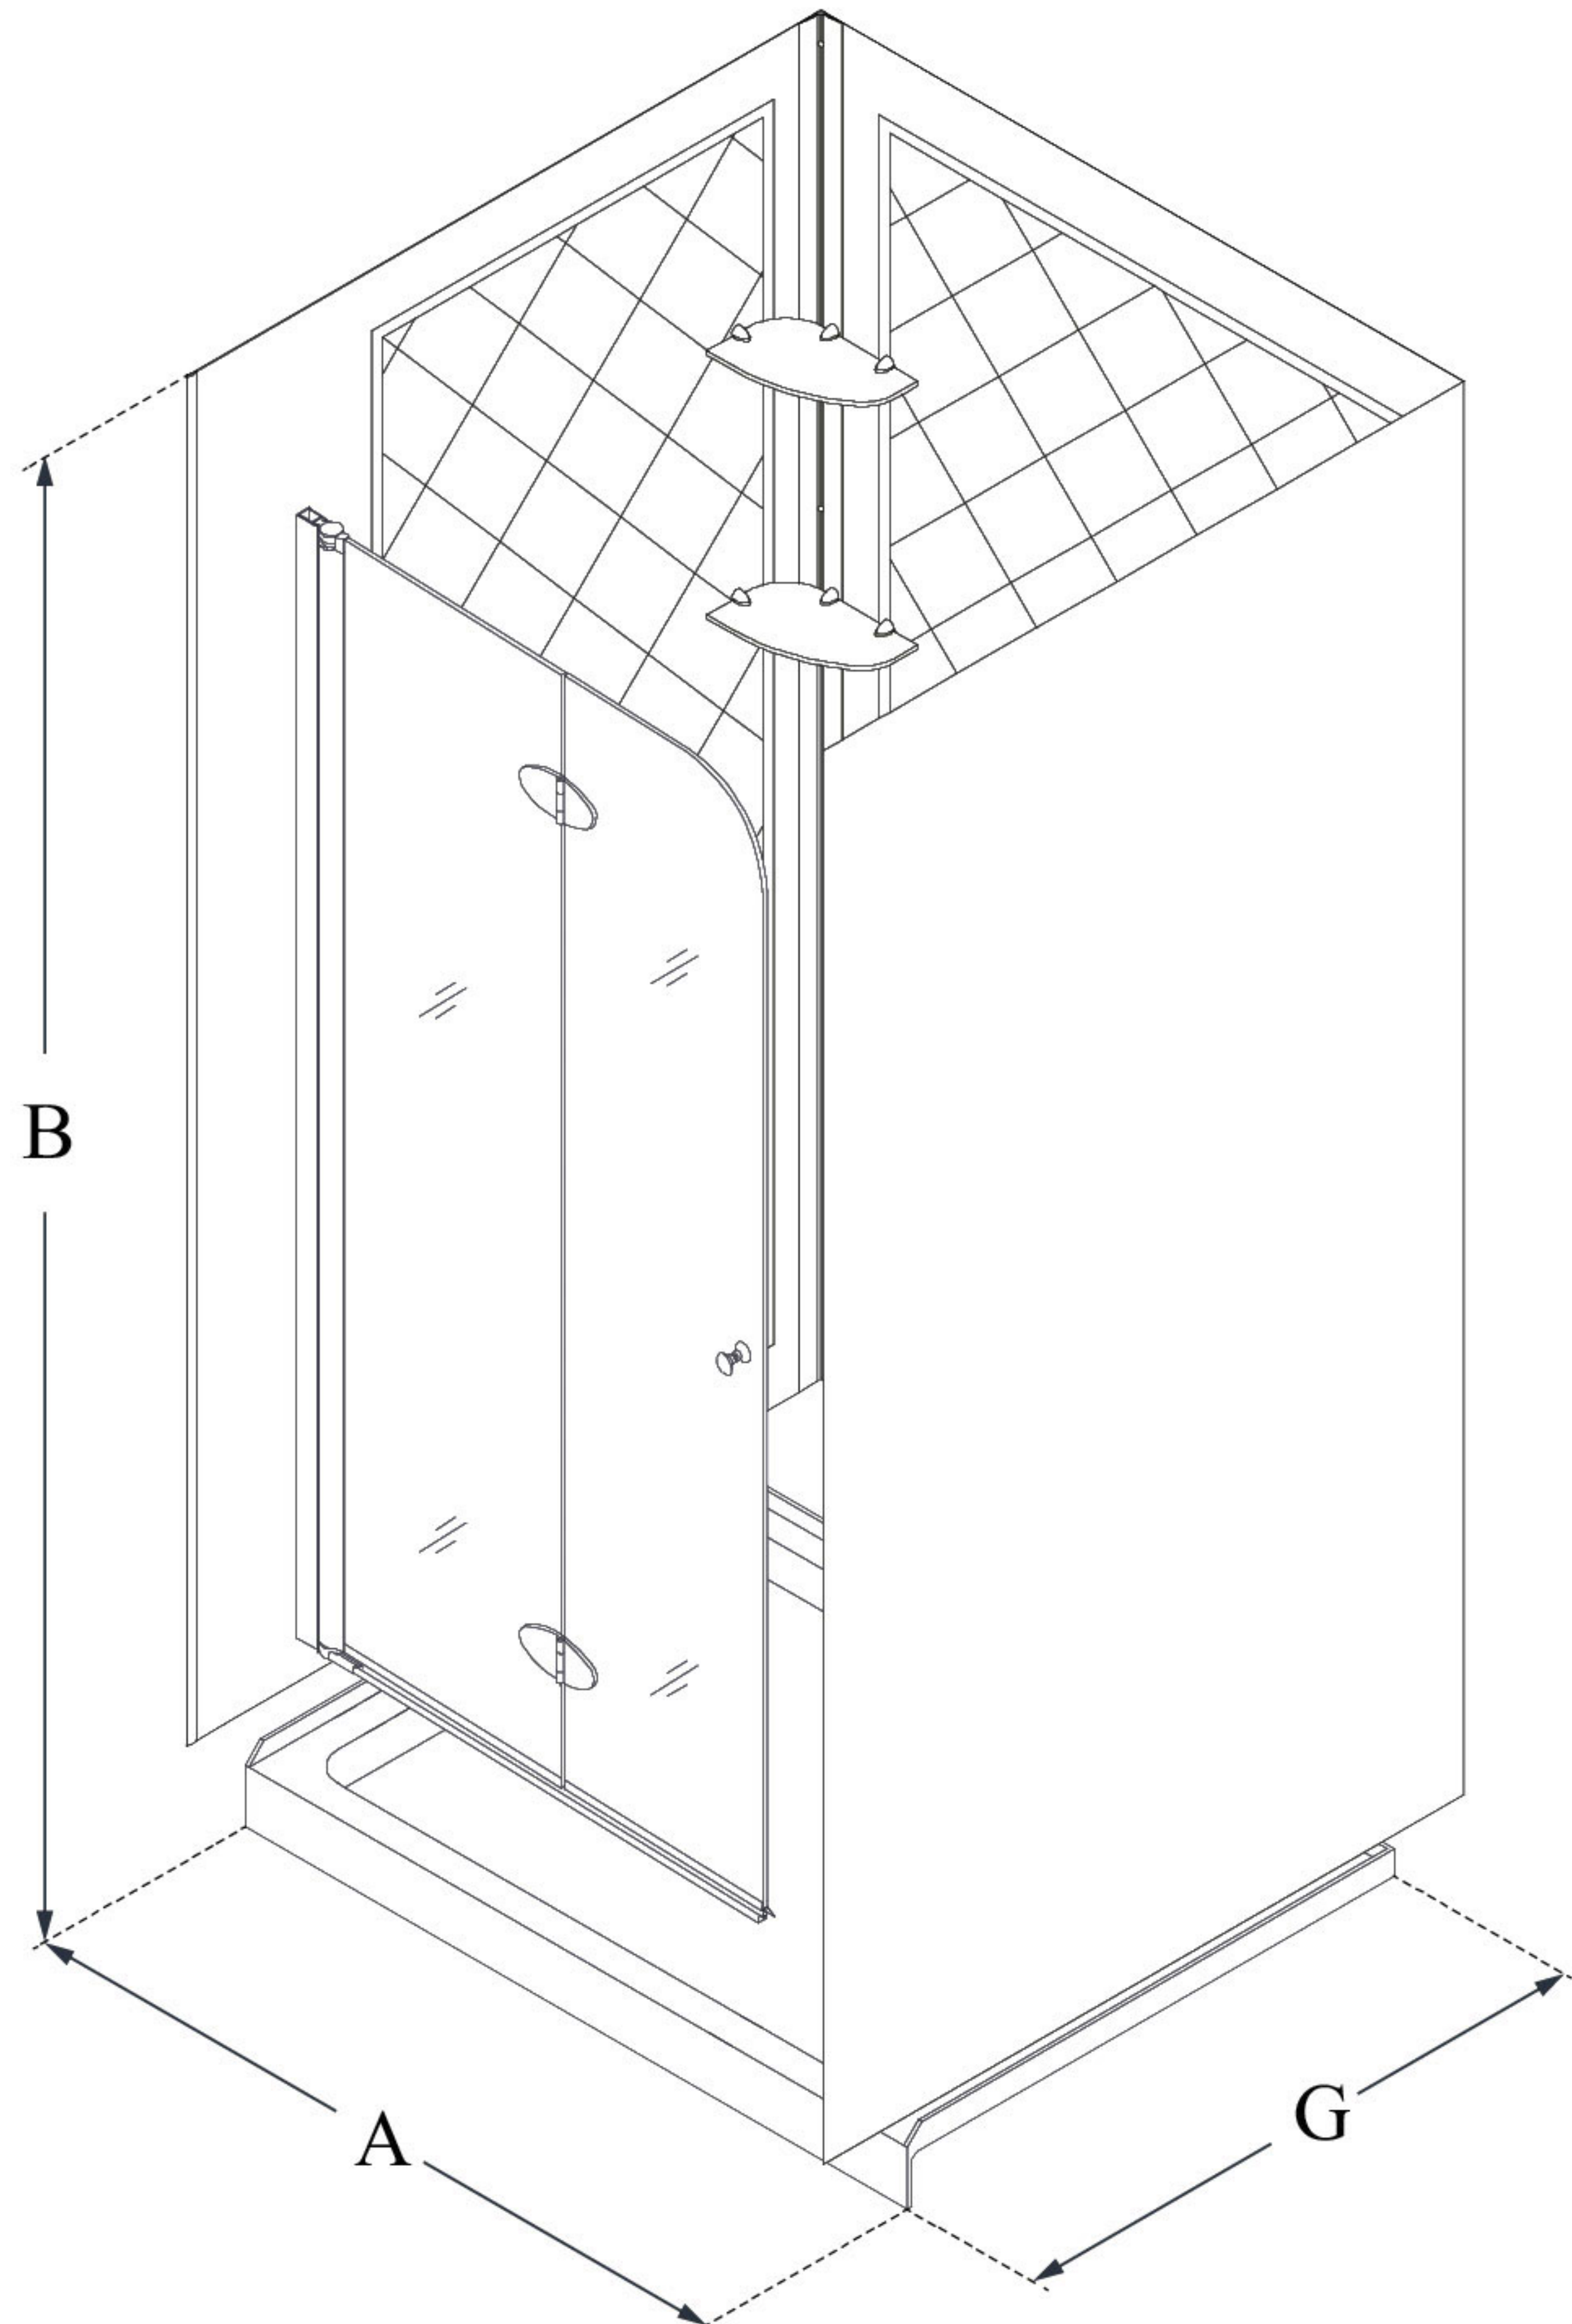

MODEL INFORMATION

DL-6526

AQUA FOLD

DreamLine Aqua Fold 36 in. D x
36 in. W x 74 3/4 in. H Frameless
Bi-Fold Shower Door with Shower
Base and QWALL-5 Shower
Backwalls Kit

KIT CONTENTS:

- SHOWER DOOR
- SHOWER BASE
- QWALL BACKWALLS

CONFIGURATION DIMENSIONS:

A: 36"
KIT WIDTH

B: 76 3/4"
KIT HEIGHT

G: 36"
KIT DEPTH

AVAILABLE DRAIN LOCATIONS:

- CENTER

For precise drain location, please refer to the
included base technical drawing

DreamLine reserves the right to update or modify the hardware or materials pictured
without prior notice for the purpose of product improvement and customer satisfaction.