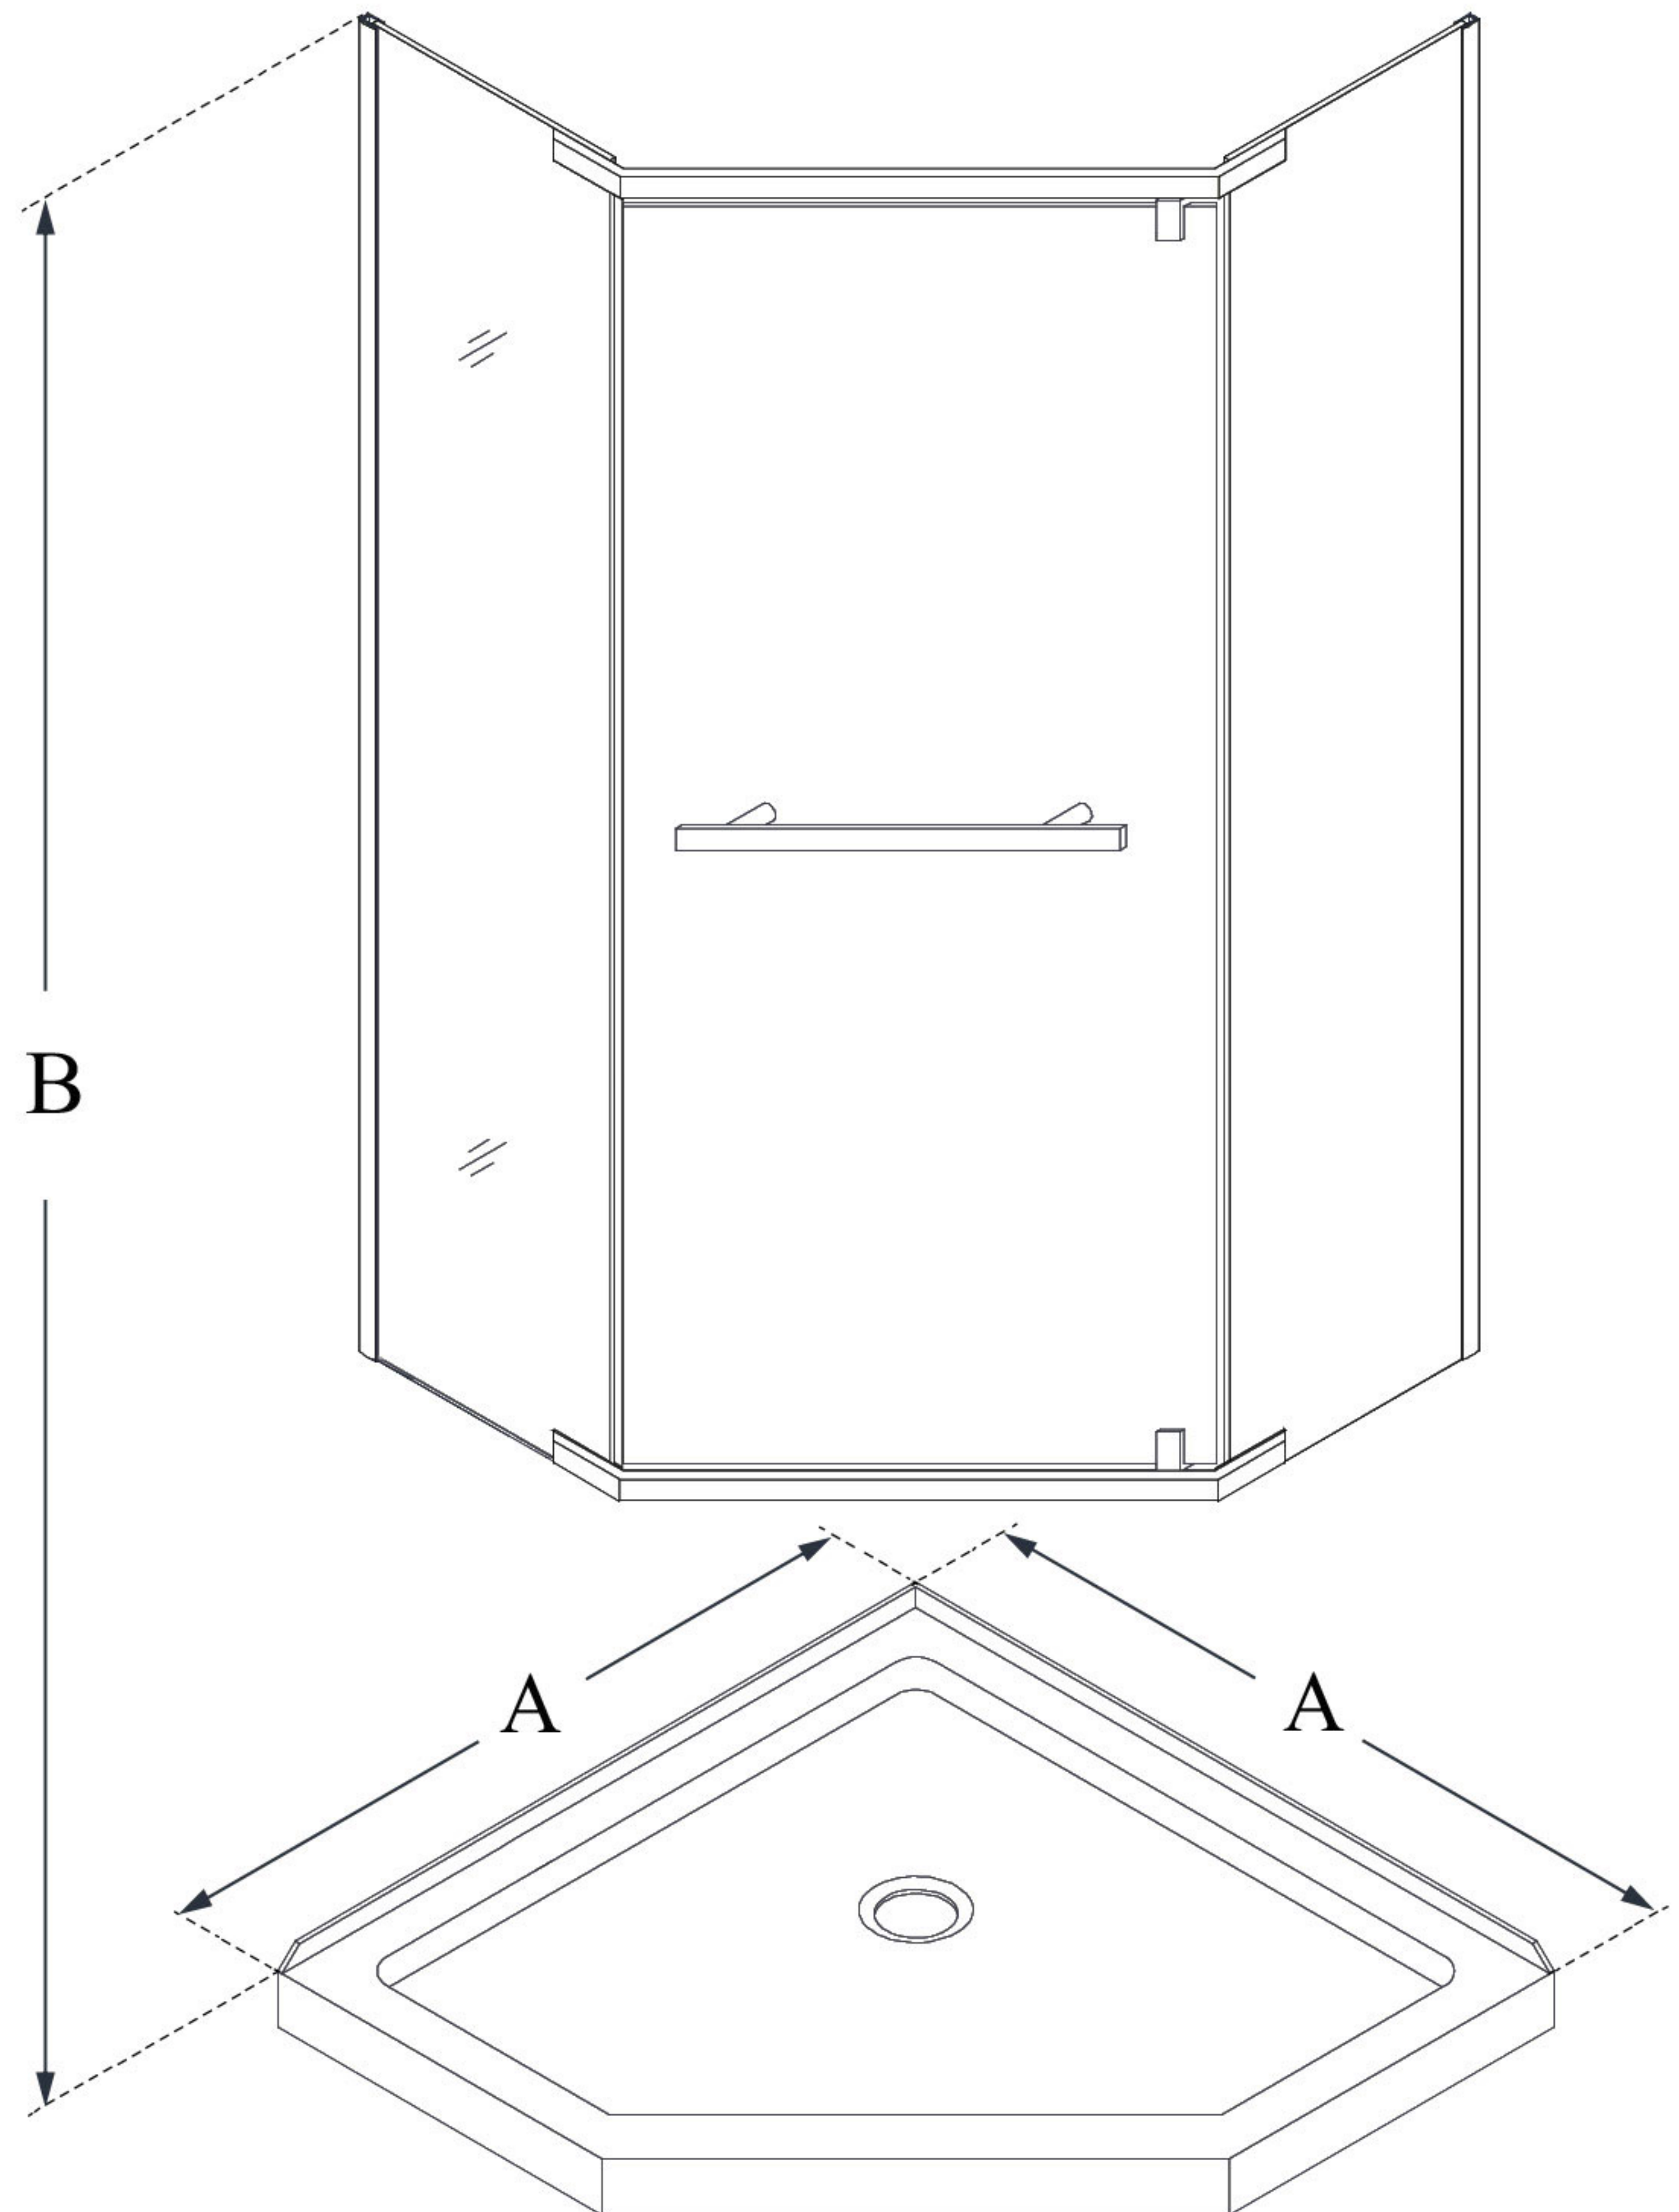

MODEL INFORMATION

DL-6030

PRISM

DreamLine Prism 36 in. x 36 in.
x 74 3/4 in. H Frameless Pivot
Shower Enclosure and SlimLine
Shower Base Kit

KIT CONTENTS:

- SHOWER ENCLOSURE
- SHOWER BASE

CONFIGURATION DIMENSIONS:

A: 36"
KIT WIDTH

B: 74 3/4"
KIT HEIGHT

G: 36"
KIT DEPTH

AVAILABLE DRAIN LOCATIONS:
- CORNER

For precise drain location, please refer to the
included base technical drawing

DreamLine reserves the right to update or modify the hardware or materials pictured
without prior notice for the purpose of product improvement and customer satisfaction.