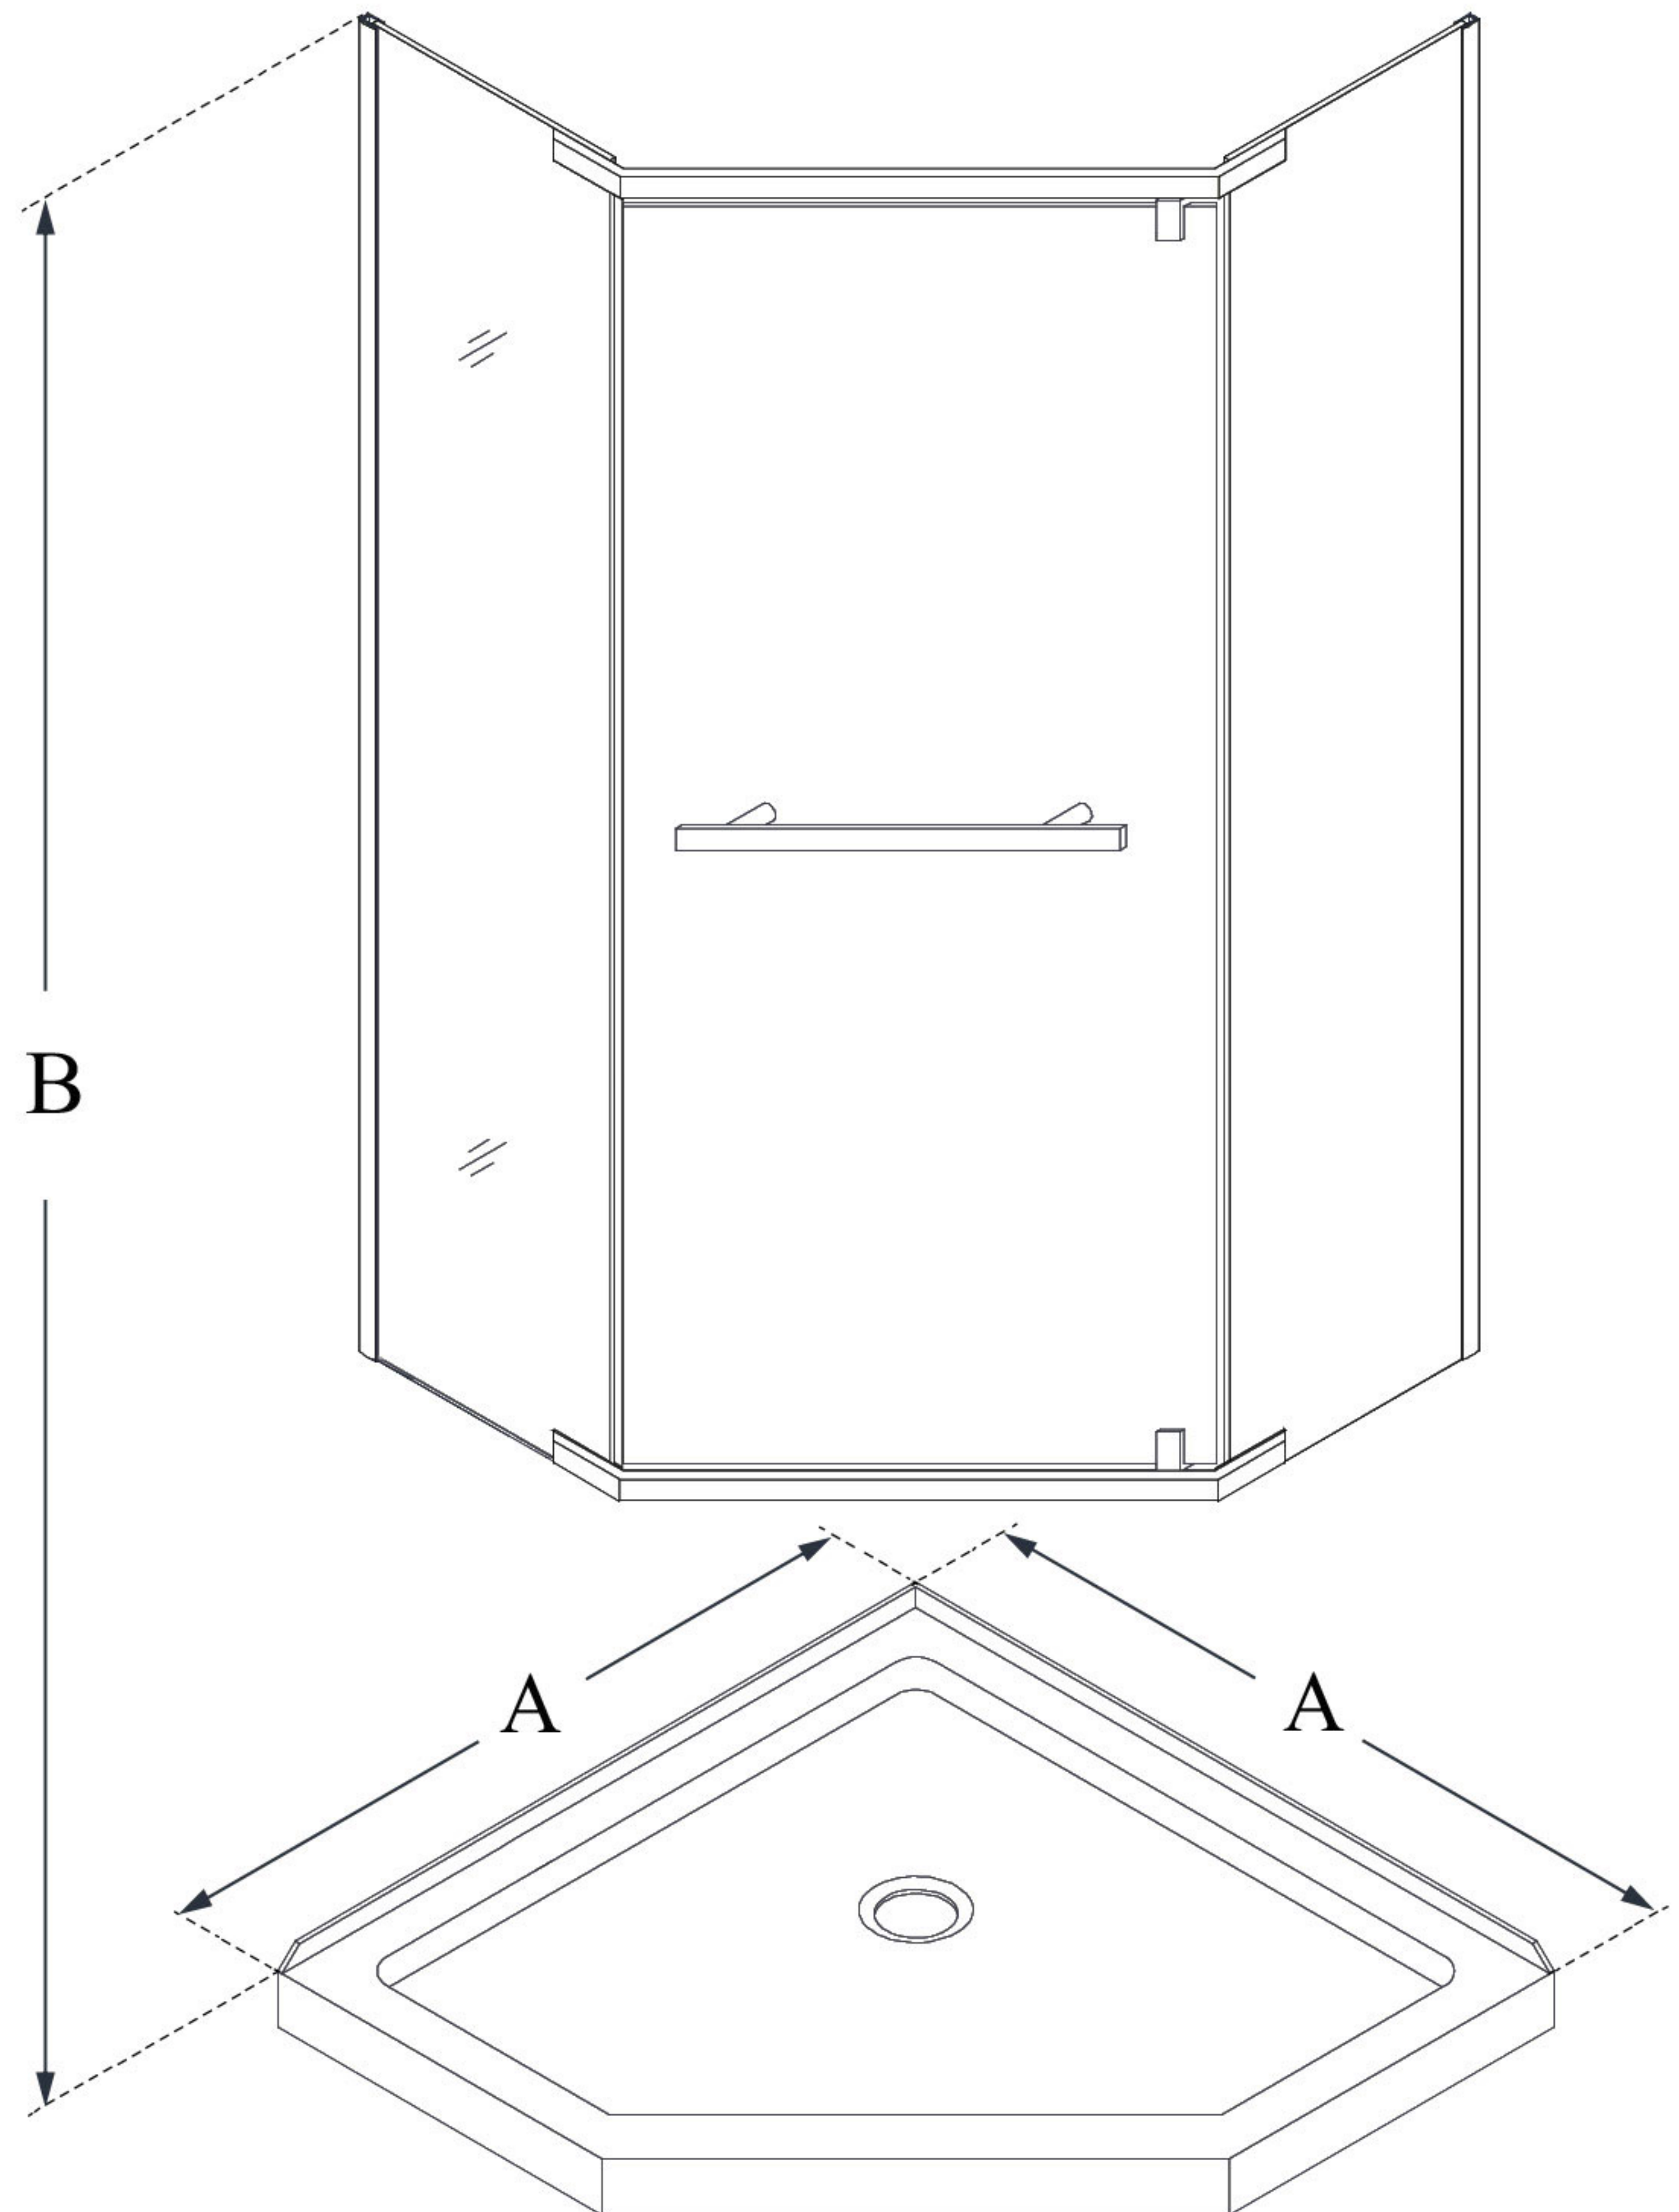

MODEL INFORMATION

DL-6031

PRISM

DreamLine Prism 38 in. x 38 in.
x 74 3/4 in. H Frameless Pivot
Shower Enclosure and SlimLine
Shower Base Kit

KIT CONTENTS:

- SHOWER ENCLOSURE
- SHOWER BASE

CONFIGURATION DIMENSIONS:

A: 38"
KIT WIDTH

B: 74 3/4"
KIT HEIGHT

G: 38"
KIT DEPTH

AVAILABLE DRAIN LOCATIONS:
- CORNER

For precise drain location, please refer to the
included base technical drawing

DreamLine reserves the right to update or modify the hardware or materials pictured
without prior notice for the purpose of product improvement and customer satisfaction.