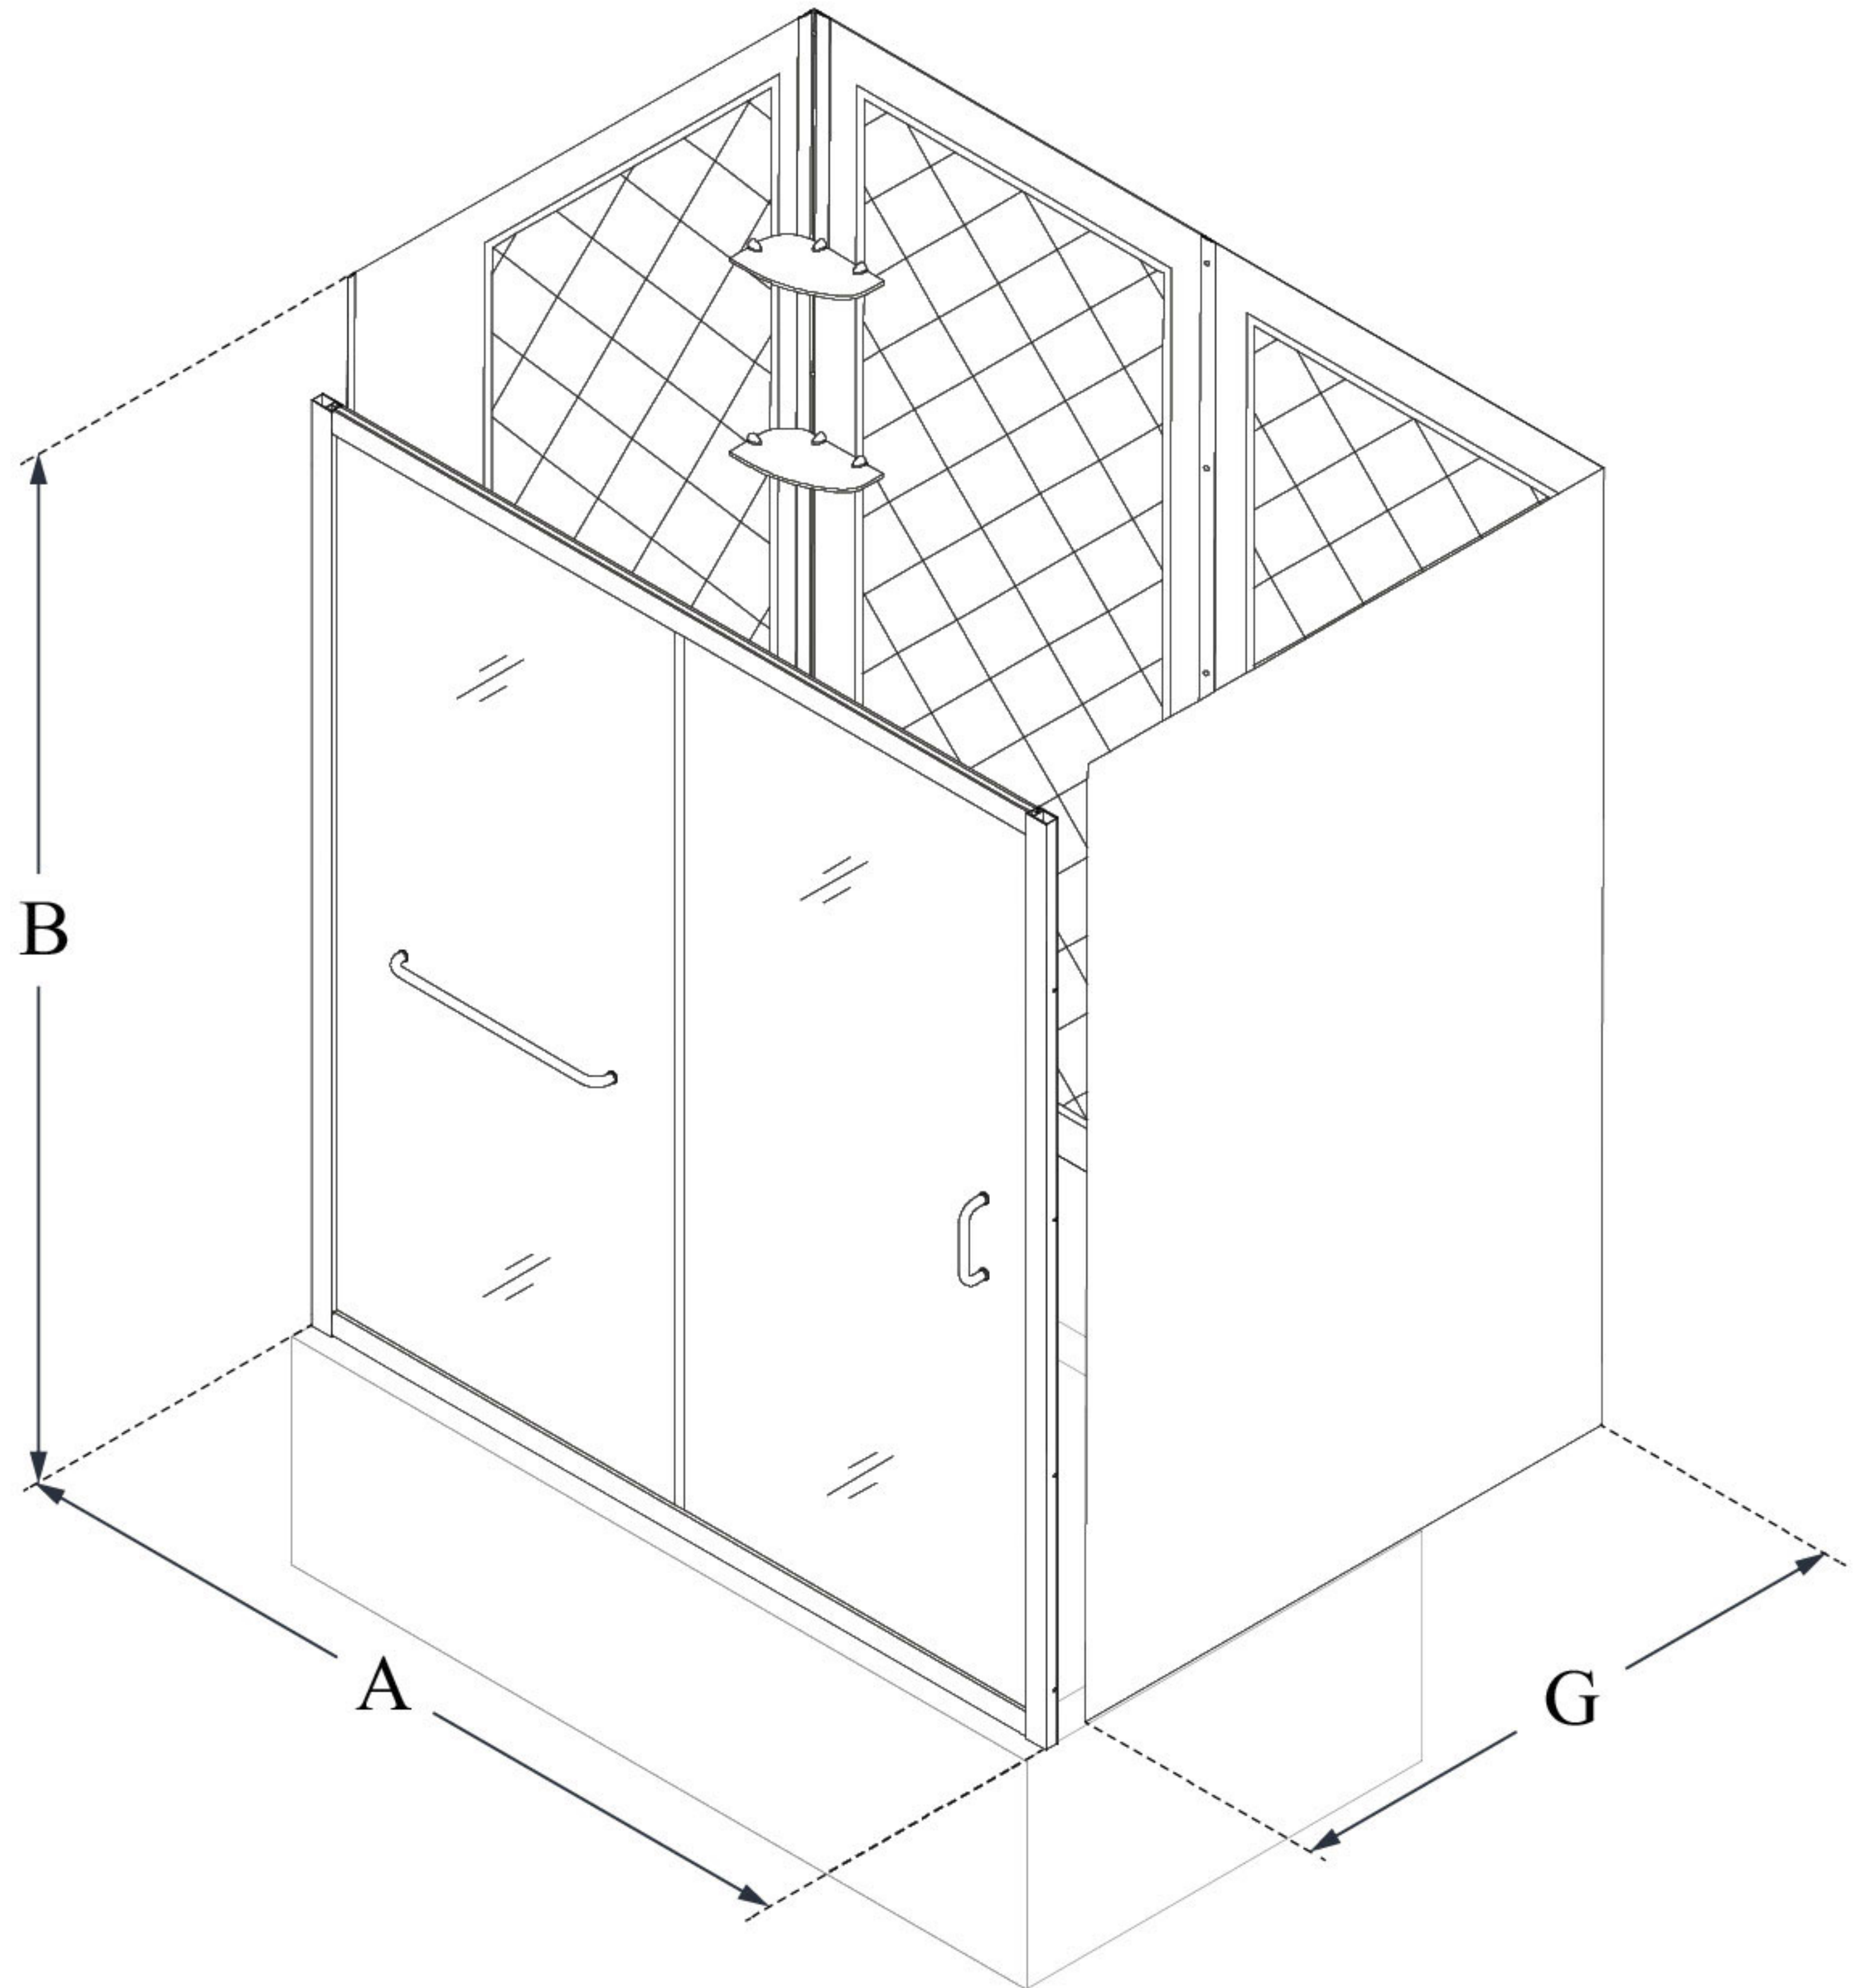

MODEL INFORMATION

DL-6992

INFINITY-Z

DreamLine Infinity-Z 28-32 in. D x
56-60 in. W x 60 in. H Frameless
Sliding Tub Door and QWALL-Tub
Acrylic Backwall Kit

KIT CONTENTS:

- TUB DOOR
- QWALL BACKWALLS

CONFIGURATION DIMENSIONS:

A: 56 - 60"

KIT WIDTH

B: 60"

KIT HEIGHT

G: 28 - 32"

KIT DEPTH

DreamLine reserves the right to update or modify the hardware or materials pictured without prior notice for the purpose of product improvement and customer satisfaction.