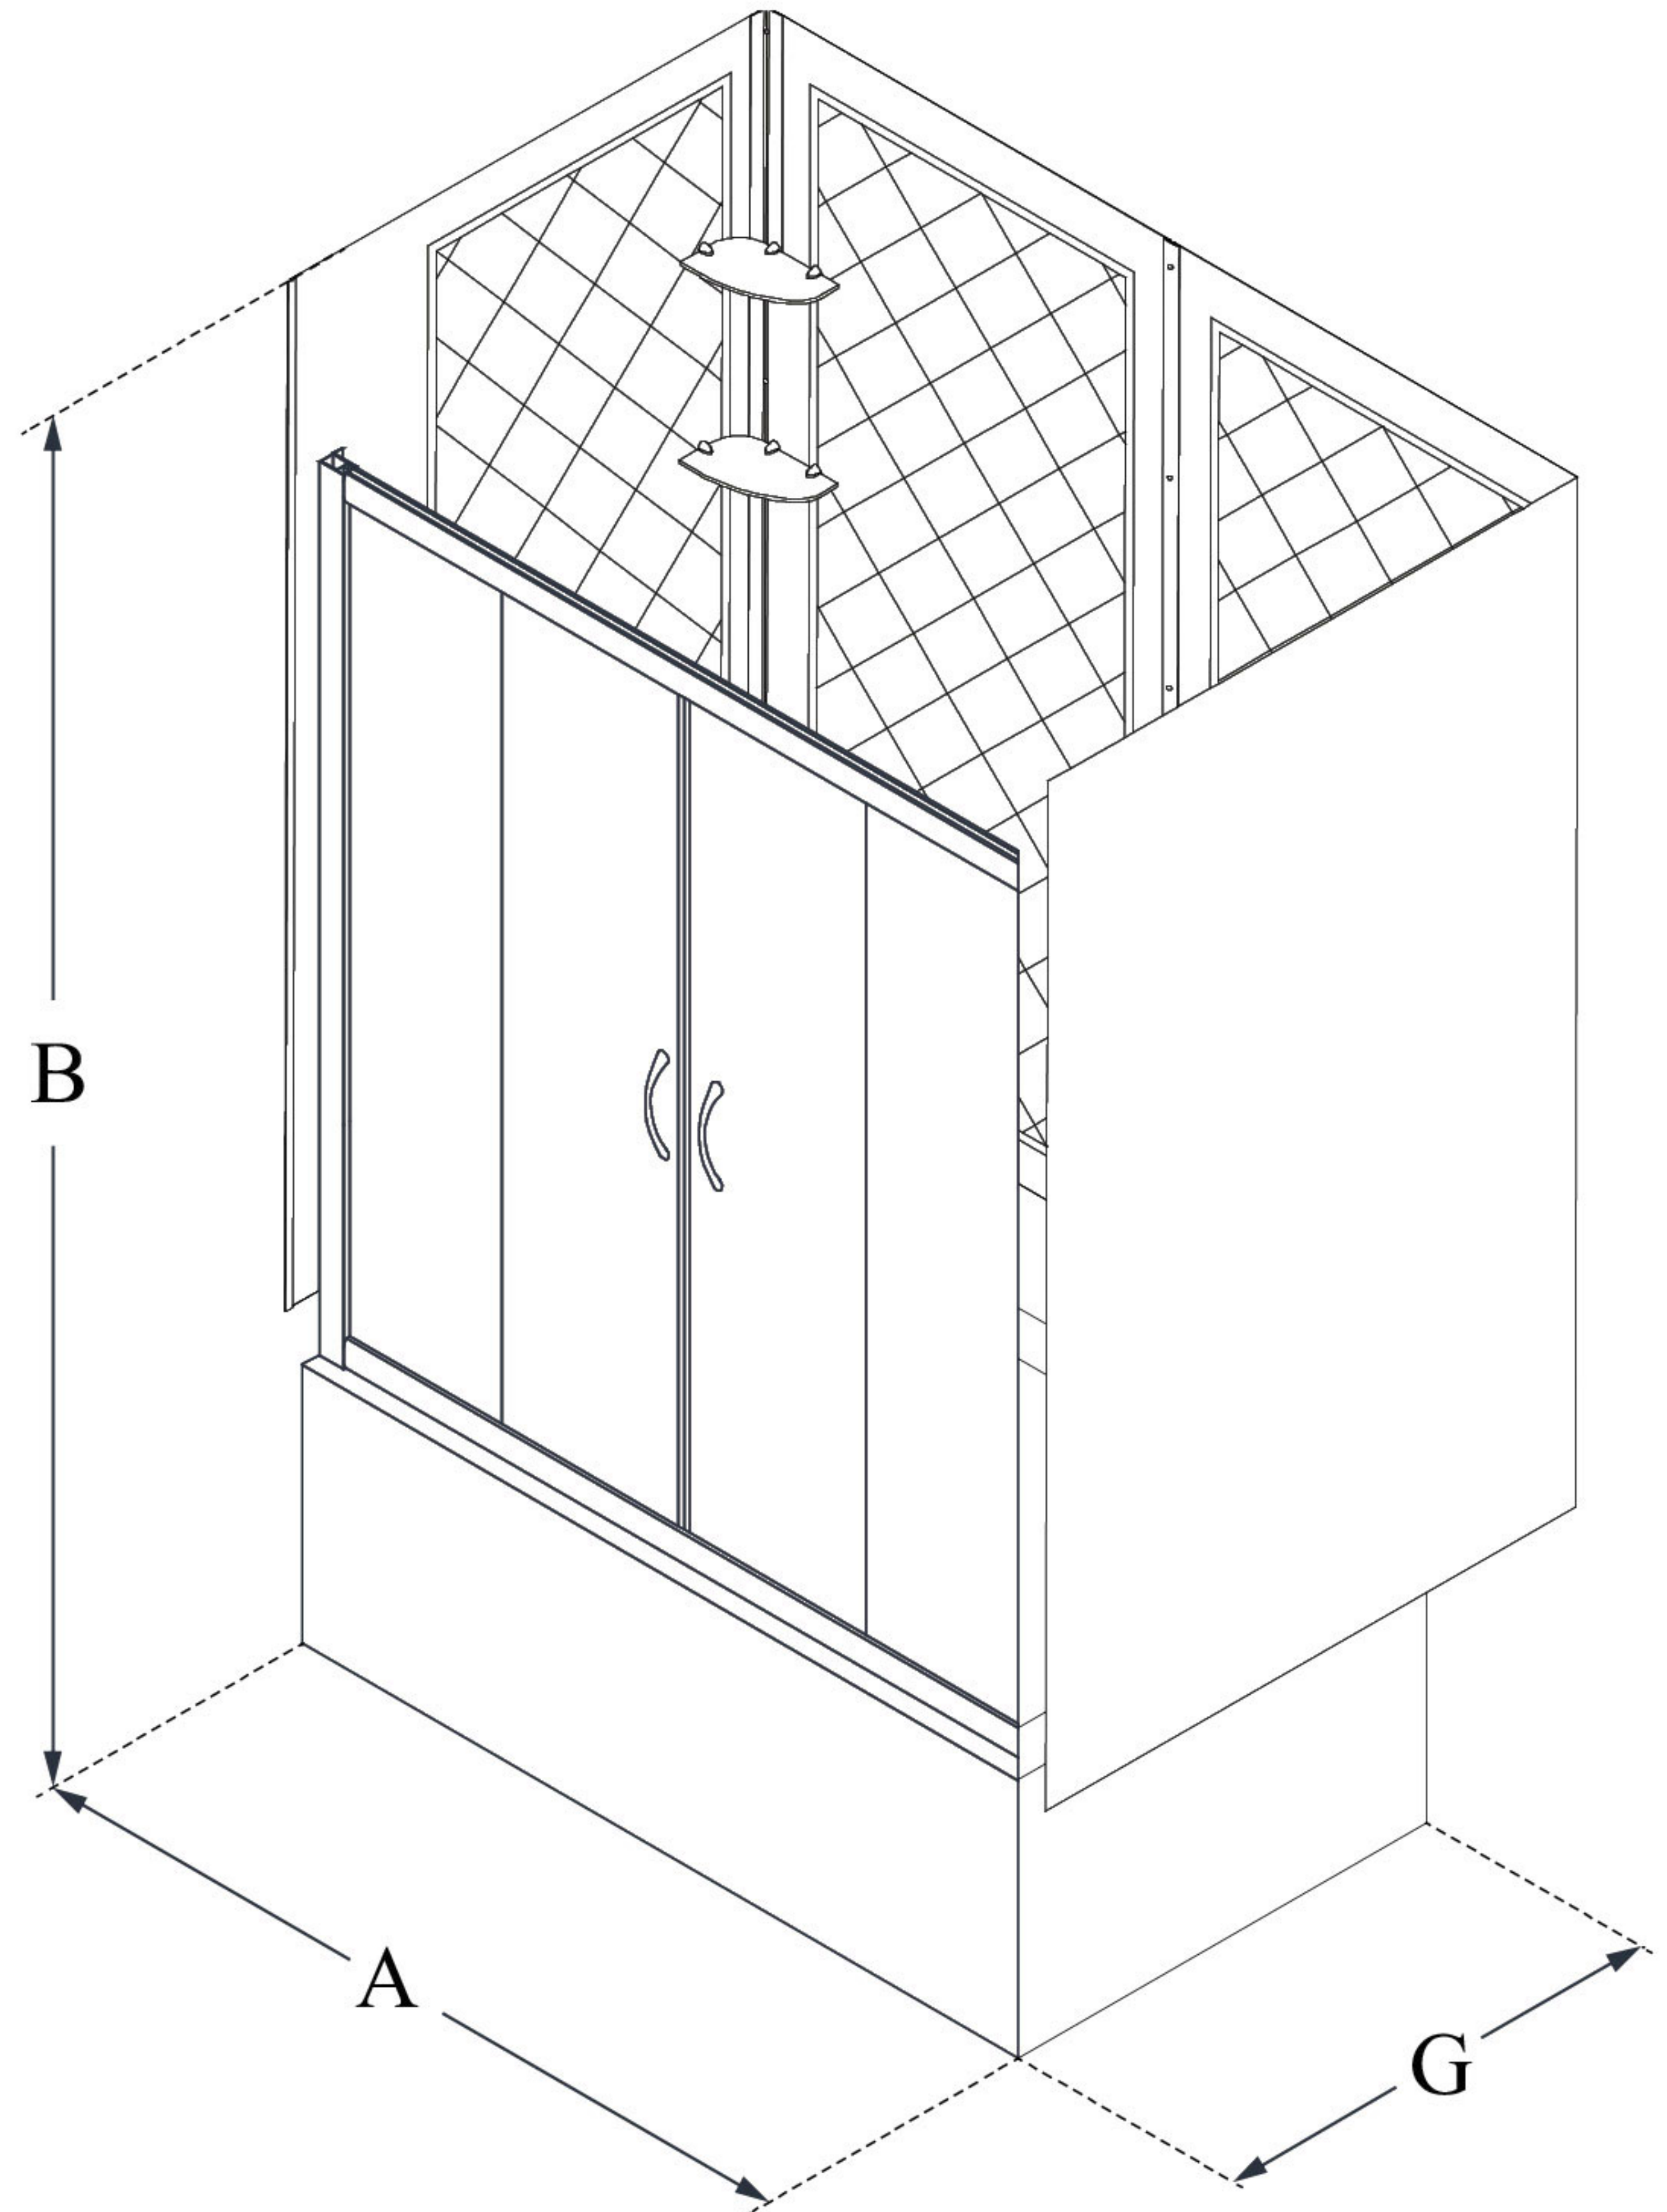

MODEL INFORMATION

DL-6995

VISIONS

DreamLine Visions 28-32 in. D x
56-60 in. W x 60 in. H Sliding Tub
Door and QWALL-Tub Acrylic
Backwall Kit

KIT CONTENTS:

- TUB DOOR
- QWALL BACKWALLS

CONFIGURATION DIMENSIONS:

A: 56 - 60"

KIT WIDTH

B: 60"

KIT HEIGHT

G: 28 - 32"

KIT DEPTH

DreamLine reserves the right to update or modify the hardware or materials pictured without prior notice for the purpose of product improvement and customer satisfaction.