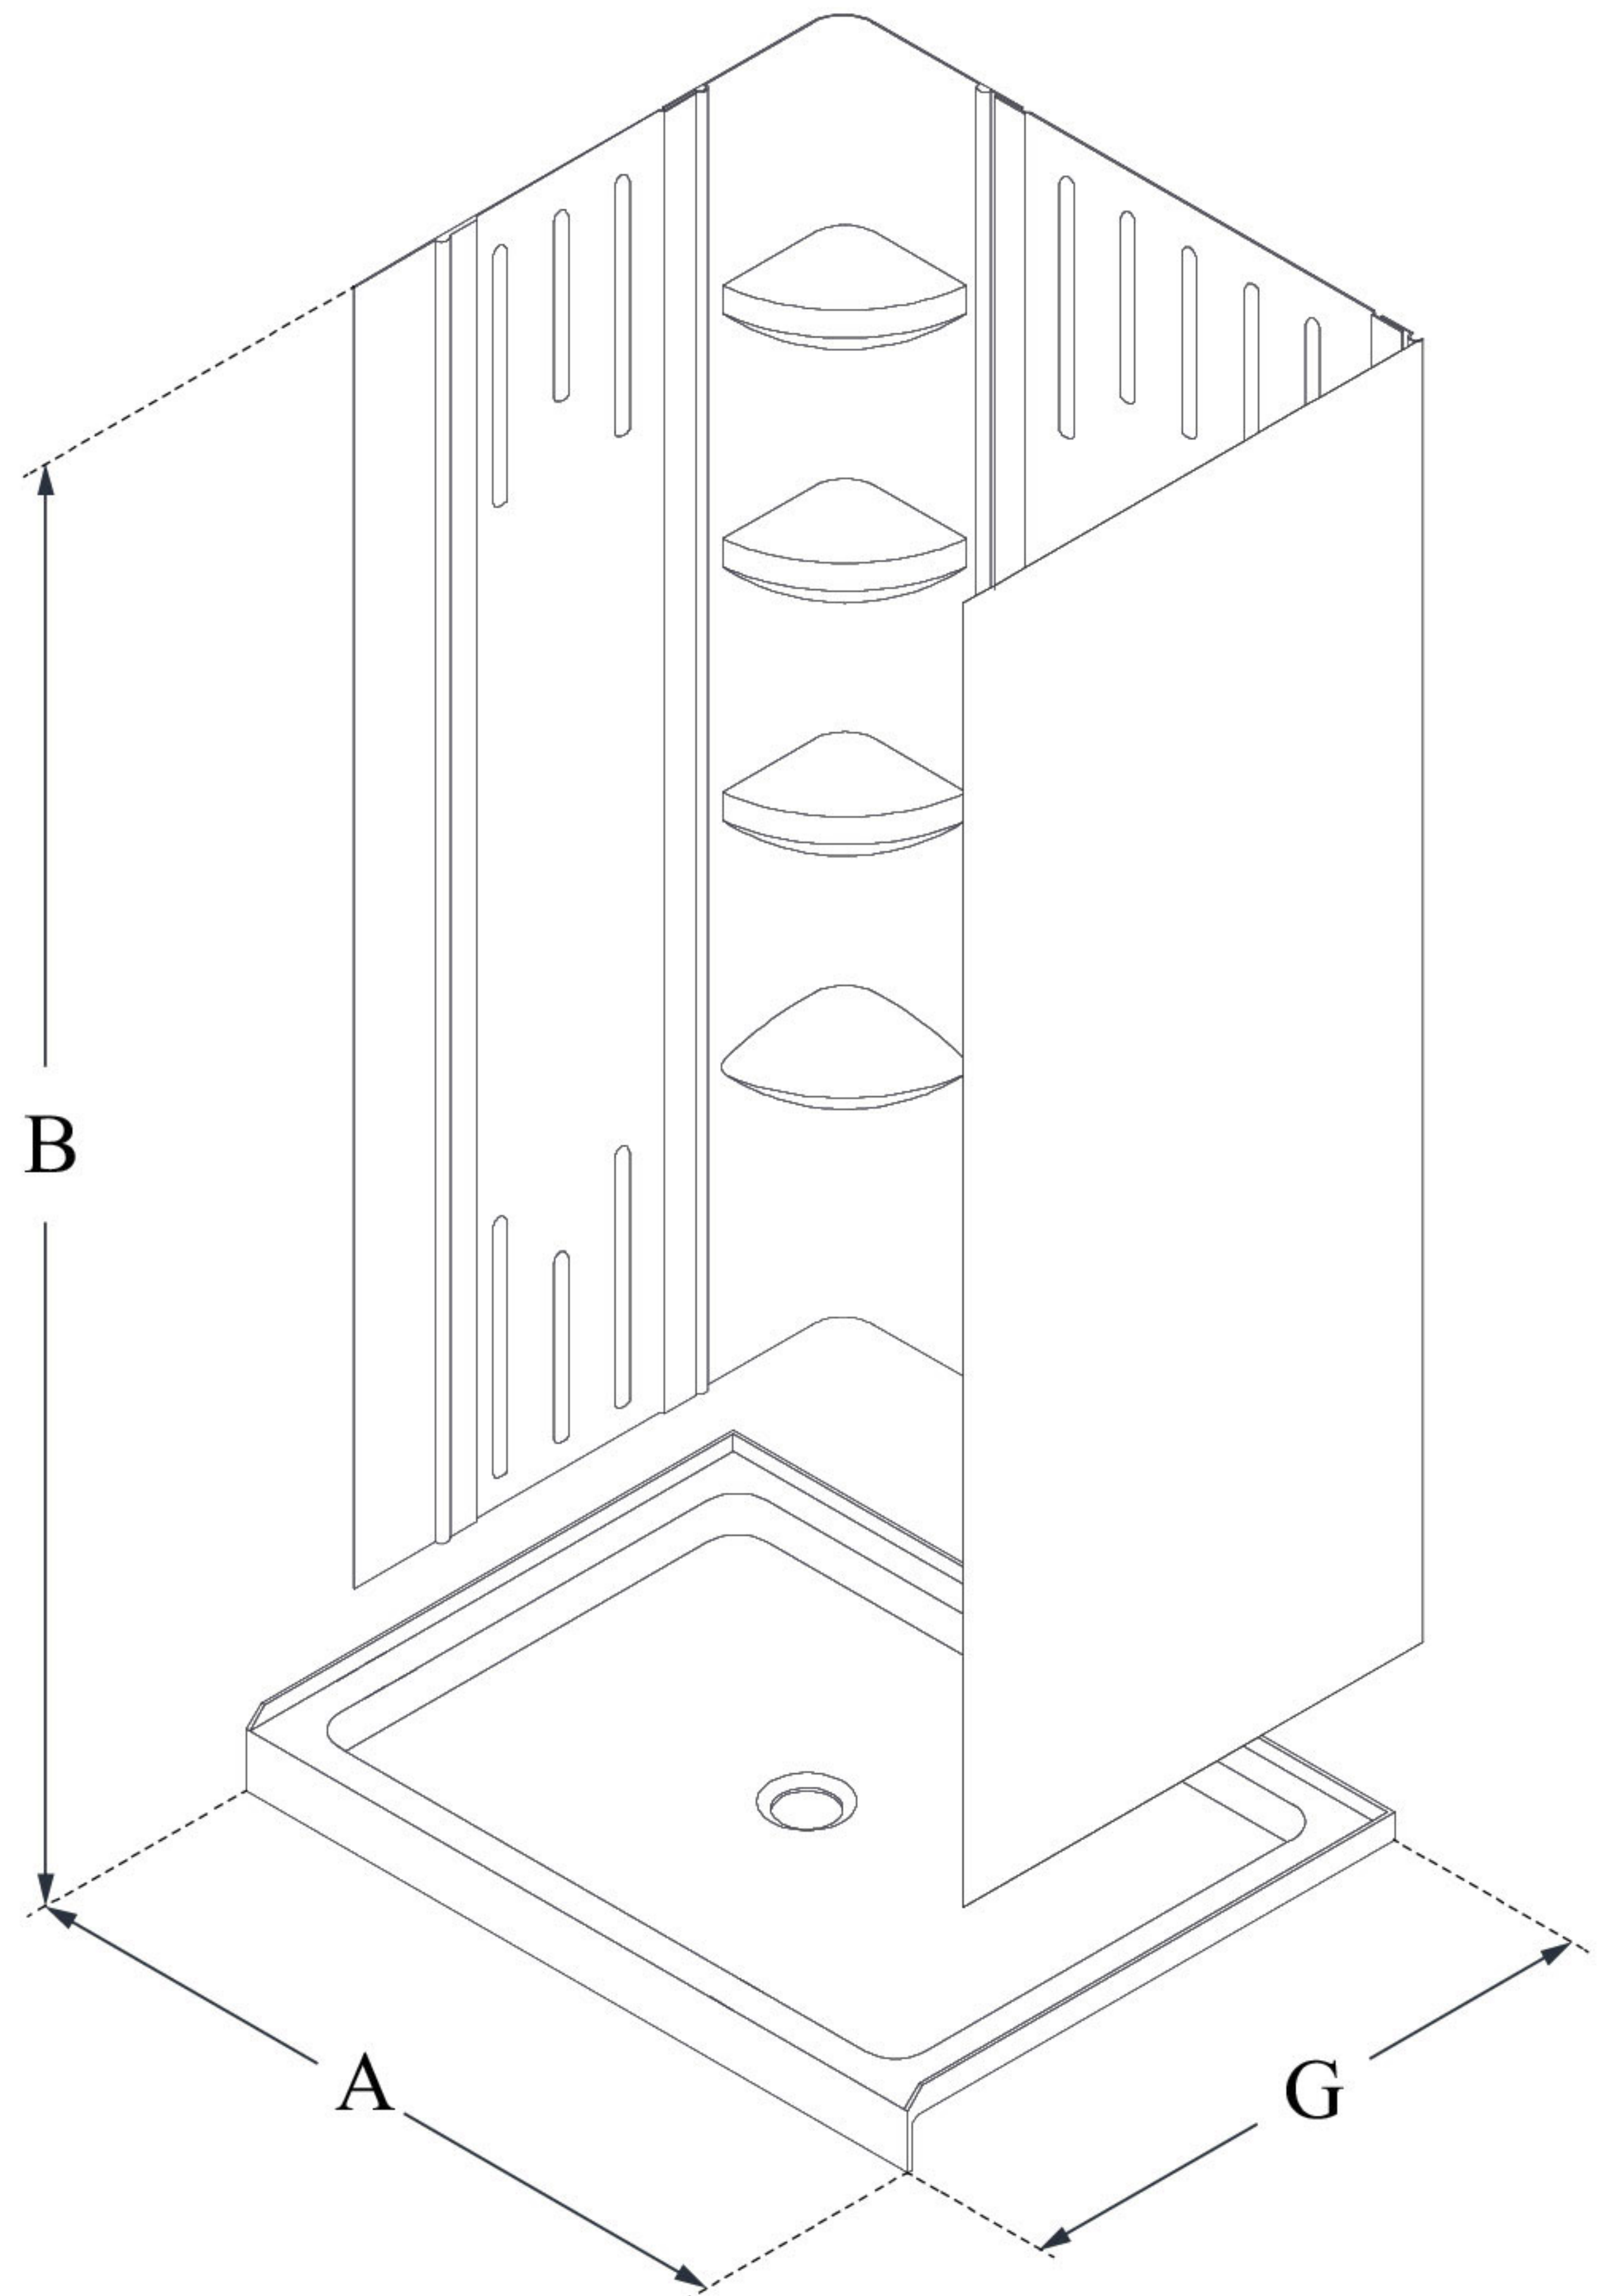

## QWALL-3

DreamLine 30 in. D x 60 in. W x 75 5/8 in. H SlimLine Single Threshold Shower Base and QWALL-3 Acrylic Backwall Kit

### KIT CONTENTS:

- SHOWER BASE
- QWALL BACKWALLS

### CONFIGURATION DIMENSIONS:

**A: 60"**  
KIT WIDTH

**B: 75 5/8"**  
KIT HEIGHT

**G: 30"**  
KIT DEPTH

### AVAILABLE DRAIN LOCATIONS:

- CENTER
- LEFT
- RIGHT

For precise drain location, please refer to the included base technical drawing

DreamLine reserves the right to update or modify the hardware or materials pictured without prior notice for the purpose of product improvement and customer satisfaction.