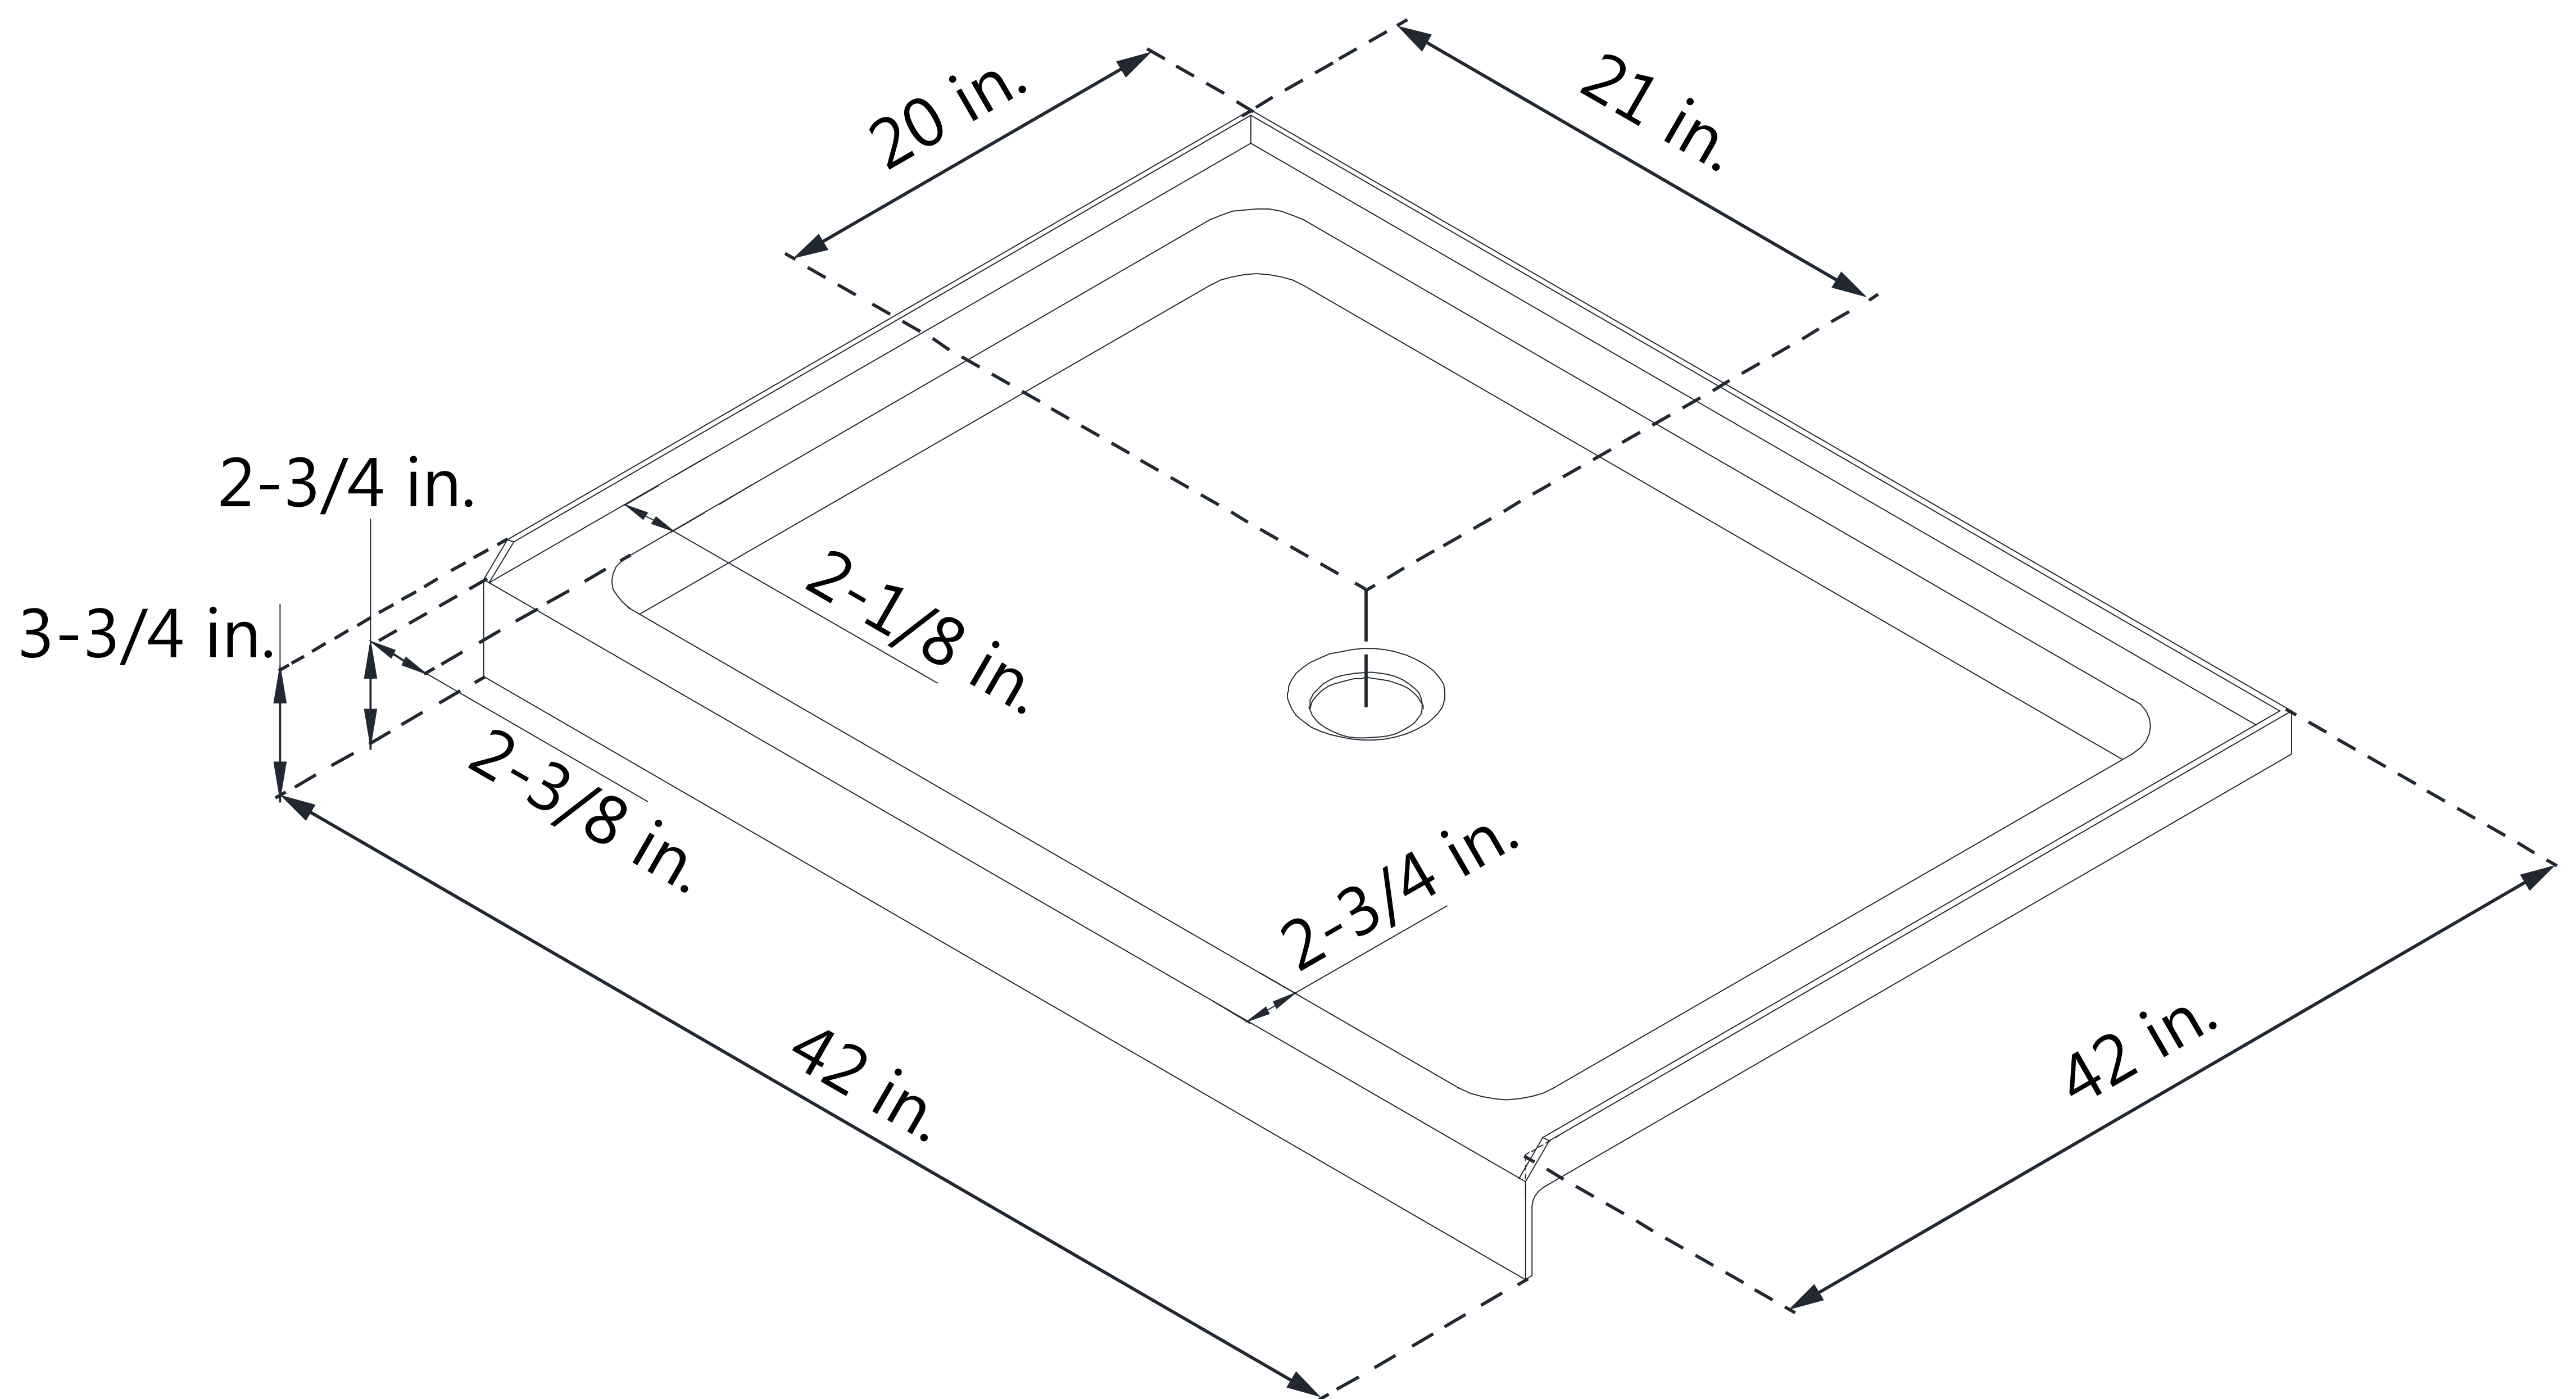

DLT-1142420

SLIMLINE SHOWER BASE

SINGLE THRESHOLD

CENTER DRAIN

Drain Hole Specs

DreamLine reserves the right to update or modify the hardware or materials pictured without prior notice for the purpose of product improvement and customer satisfaction.