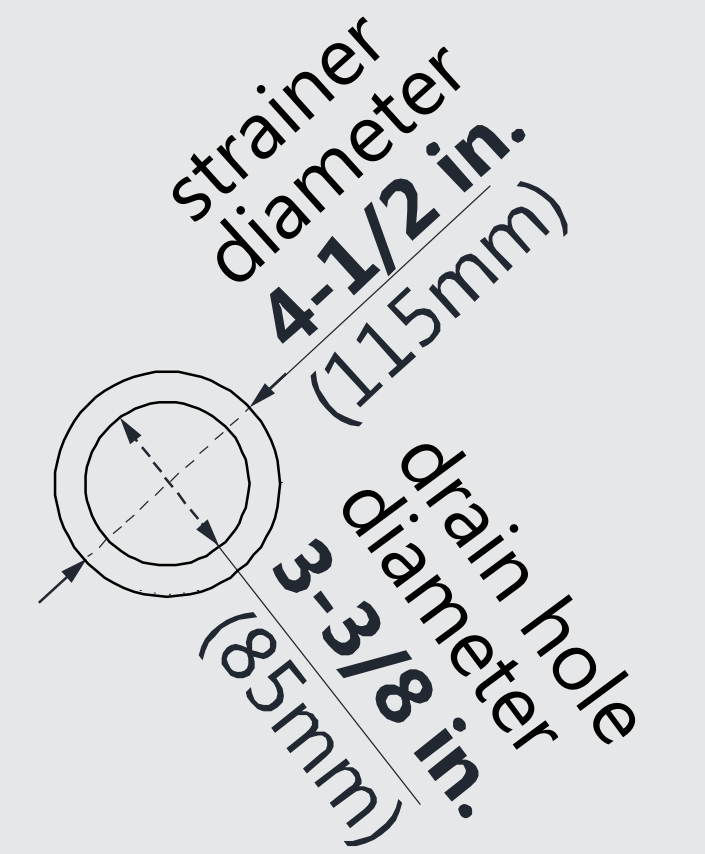

DLT-1142420

SLIMLINE SHOWER BASE

SINGLE THRESHOLD

CENTER DRAIN

Drain Hole Specs

DreamLine reserves the right to update or modify the hardware or materials pictured without prior notice for the purpose of product improvement and customer satisfaction.