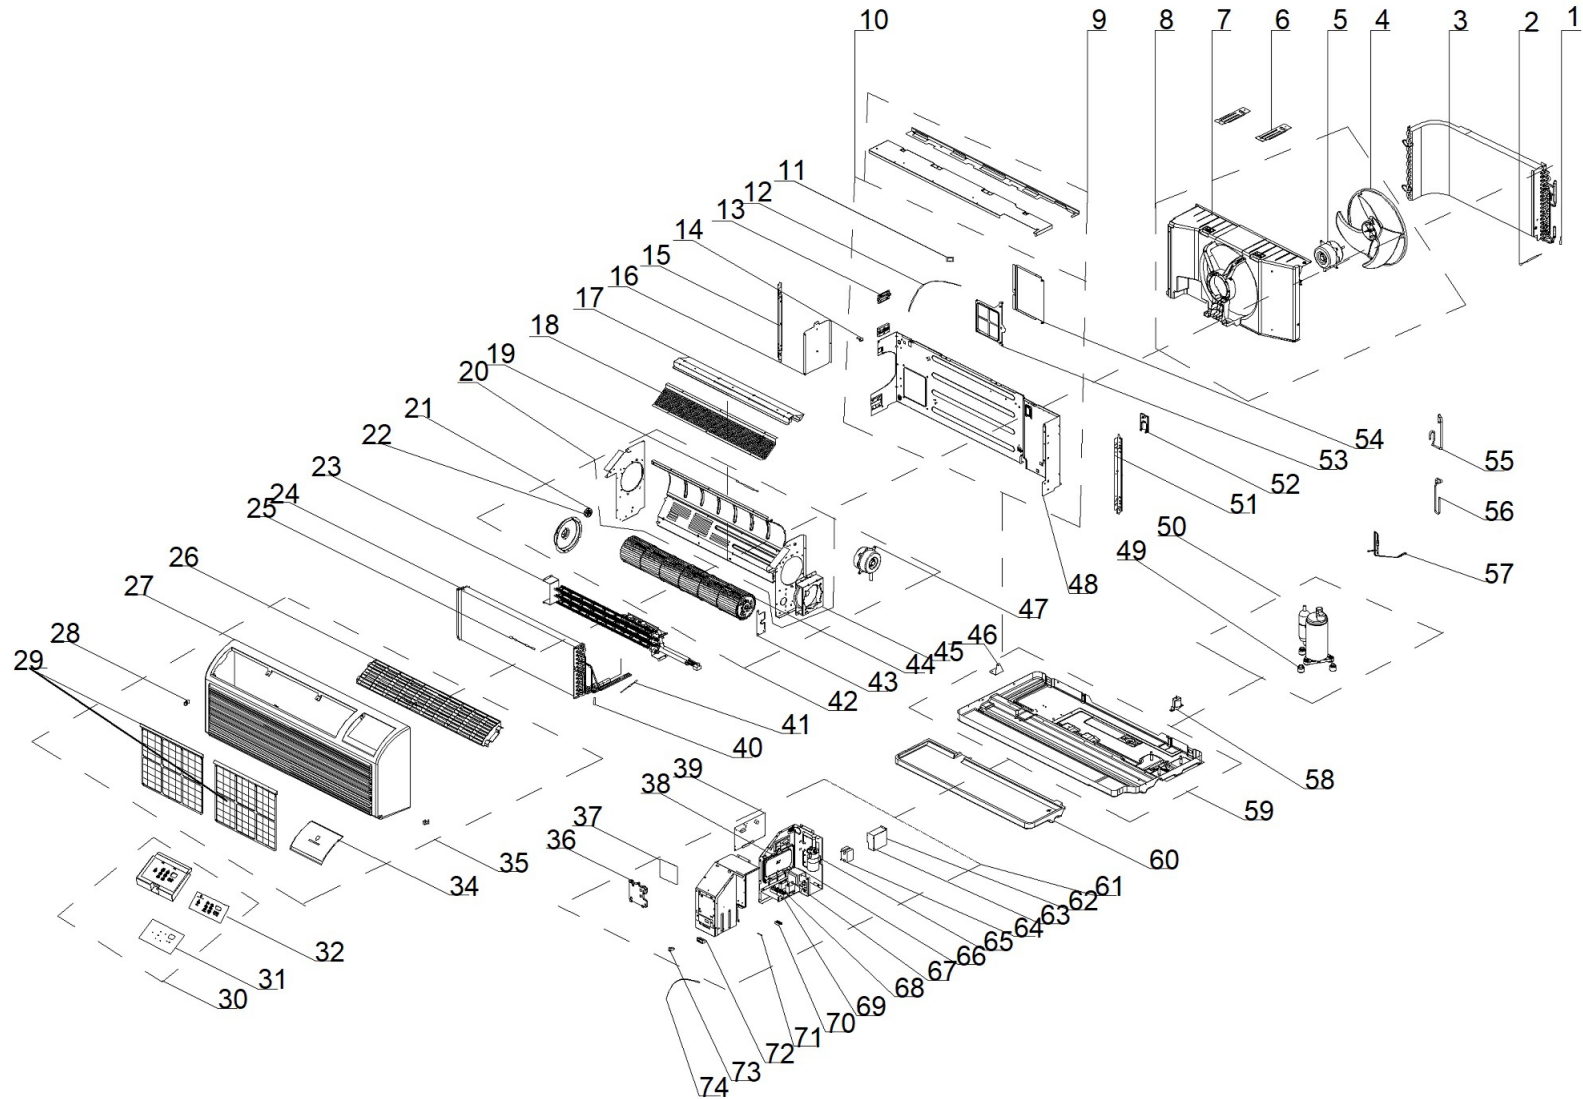

PDE12K3SG

PDE12K3SG

N.	Part Number	Description	Qty	
66	68700112	Transformer	1	
63	68700117	Junction lid	1	
62	68700120	Junction box	1	
18	68700122	Rear Grill	1	
45	68700123	Motor Support Sub Assy	1	
43	68700126	Heater Wiring Block Board	1	
28	68700128	Front Panel Clip	1	
4	68700135	Fan Blade	1	
29	68700138	Air Filter	2	
27	68700142	Front Panel	1	
26	68700143	Air Outlet	1	
34	68700145	Control Door	1	
22	68700146	Bearing Holder	1	
21	68700147	Bearing Holder Sub Assy	1	
25	68700152	Ambient Temp Sensor	1	
73	68700154	Wiring Terminal	1	
72	68700155	Wiring Terminal	1	
69	68700156	Terminal Board	1	
70	68700157	Radiator	1	
6	68700174	No Longer Available: Connection Board	1	

PDE12K3SG

N.	Part Number	Description	Qty	
7	68700175	Fan Shroud	1	
9	68700177	Top Cover Sub Assy	1	
10	68700178	Clapboard Sub Assy	1	
3	68700180	Condenser Coil	1	
5	68700182	Outdoor Fan Motor	1	
8	68700187	Flow Guide Loop	1	
15	68700188	Outer Support Sub Assy(Left)	1	
16	68700189	Baffle Plate	1	
17	68700190	Helicoid Tongue	1	
20	68700192	Air Duct Sub Assy	1	
23	68700193	Electric Heater	1	
24	68700196	Evaporator Coil	1	
30	68700199	Lcd Cover Sub-Assy	1	
31	68700200	Membrane	1	
32	68700201	Display PCB	1	
35	68700202	Front Panel Assy	1	
38	68700203	Supporting Board	1	
37	68700204	Logic PCB	1	
36	68700205	Supporting Board	1	
39	68700208	Power PCB	1	

PDE12K3SG

N.	Part Number	Description	Qty	
1	69700351	Temp Sensor Kit 20KT/15KS/50KT	1	
2	69700367	Temp Sensor	1	
19	69700367	Temp Sensor	1	
41	69700367	Temp Sensor	1	
13	69700368	Hand Lever	1	
14	69700369	Hand Lever	1	
12	69700370	Door Thread	1	
11	69700371	Cable Clamp	1	
42	69700377	Air Flue Assy	1	
44	69700380	Blower Wheel	1	
46	69700381	Condenser Retaining Plate	1	
47	69700383	Indoor Fan Motor	1	
48	69700388	Clapboard	1	
49	69700390	Compressor	1	
50	69700397	Compressor Gasket	1	
51	69700400	Outer Support Sub-Assy(Right)	1	
52	69700401	Cable Cross Plate	1	
53	69700402	Fresh Air Filter	1	
54	69700403	Air Inlet Door	1	
55	69700405	Inhalation Tube	1	