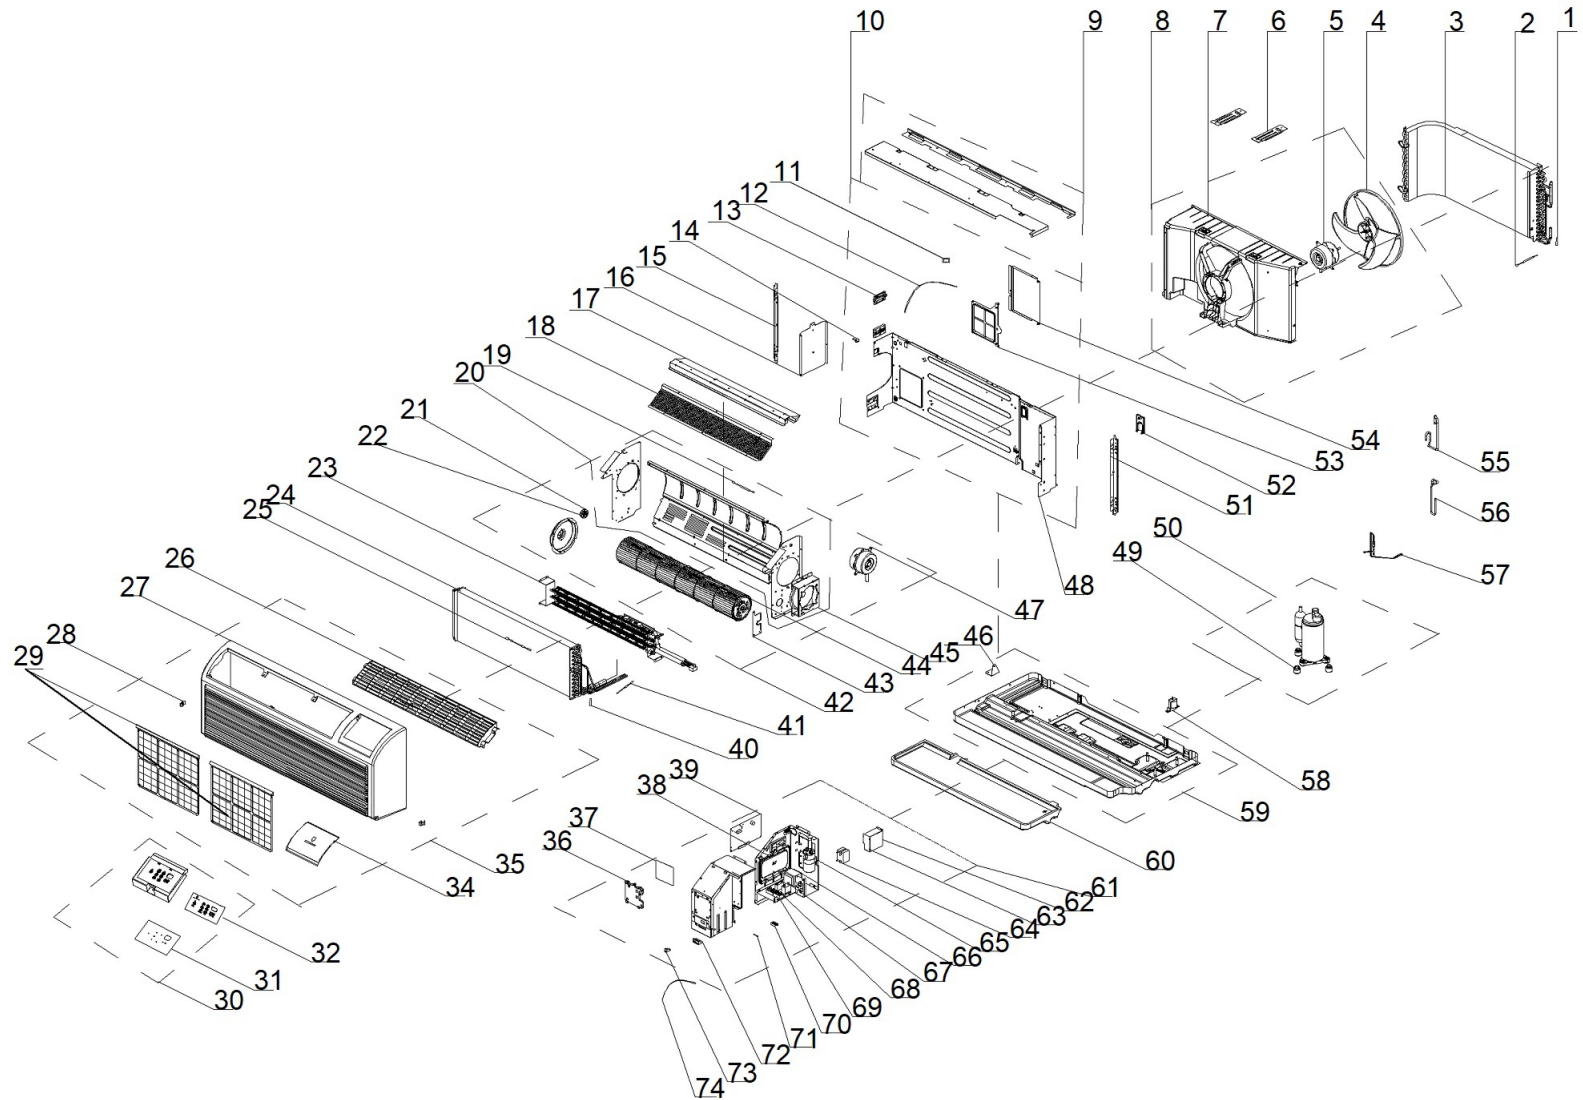

PDE09K3SG

PDE09K3SG

N.	Part Number	Description	Qty	
65	68700107	Capacitor	1	
66	68700112	Transformer	1	
63	68700117	Junction lid	1	
62	68700120	Junction box	1	
18	68700122	Rear Grill	1	
45	68700123	Motor Support Sub Assy	1	
43	68700126	Heater Wiring Block Board	1	
28	68700128	Front Panel Clip	1	
4	68700135	Fan Blade	1	
29	68700138	Air Filter	2	
27	68700142	Front Panel	1	
26	68700143	Air Outlet	1	
34	68700145	Control Door	1	
22	68700146	Bearing Holder	1	
21	68700147	Bearing Holder Sub Assy	1	
25	68700152	Ambient Temp Sensor	1	
73	68700154	Wiring Terminal	1	
72	68700155	Wiring Terminal	1	
69	68700156	Terminal Board	1	
70	68700157	Radiator	1	

PDE09K3SG

N.	Part Number	Description	Qty	
5	68700173	Outdoor Fan Motor	1	
6	68700174	No Longer Available: Connection Board	1	
7	68700175	Fan Shroud	1	
8	68700176	Flow Guide Loop	1	
9	68700177	Top Cover Sub Assy	1	
10	68700178	Clapboard Sub Assy	1	
3	68700179	Condenser Coil	1	
15	68700188	Outer Support Sub Assy(Left)	1	
16	68700189	Baffle Plate	1	
17	68700190	Helicoid Tongue	1	
20	68700192	Air Duct Sub Assy	1	
23	68700193	Electric Heater	1	
24	68700198	Evaporator Coil	1	
30	68700199	Lcd Cover Sub-Assy	1	
31	68700200	Membrane	1	
32	68700201	Display PCB	1	
35	68700202	Front Panel Assy	1	
38	68700203	Supporting Board	1	
37	68700204	Logic PCB	1	
36	68700205	Supporting Board	1	

PDE09K3SG

N.	Part Number	Description	Qty	
39	68700206	Power PCB	1	
1	69700351	Temp Sensor Kit 20KT/15KS/50KT	1	
19	69700367	Temp Sensor	1	
2	69700367	Temp Sensor	1	
41	69700367	Temp Sensor	1	
13	69700368	Hand Lever	1	
14	69700369	Hand Lever	1	
12	69700370	Door Thread	1	
11	69700371	Cable Clamp	1	
42	69700377	Air Flue Assy	1	
44	69700380	Blower Wheel	1	
46	69700381	Condenser Retaining Plate	1	
47	69700386	Indoor Fan Motor	1	
48	69700388	Clapboard	1	
49	69700393	Compressor	1	
50	69700397	Compressor Gasket	1	
51	69700400	Outer Support Sub-Assy(Right)	1	
52	69700401	Cable Cross Plate	1	
53	69700402	Fresh Air Filter	1	
54	69700403	Air Inlet Door	1	