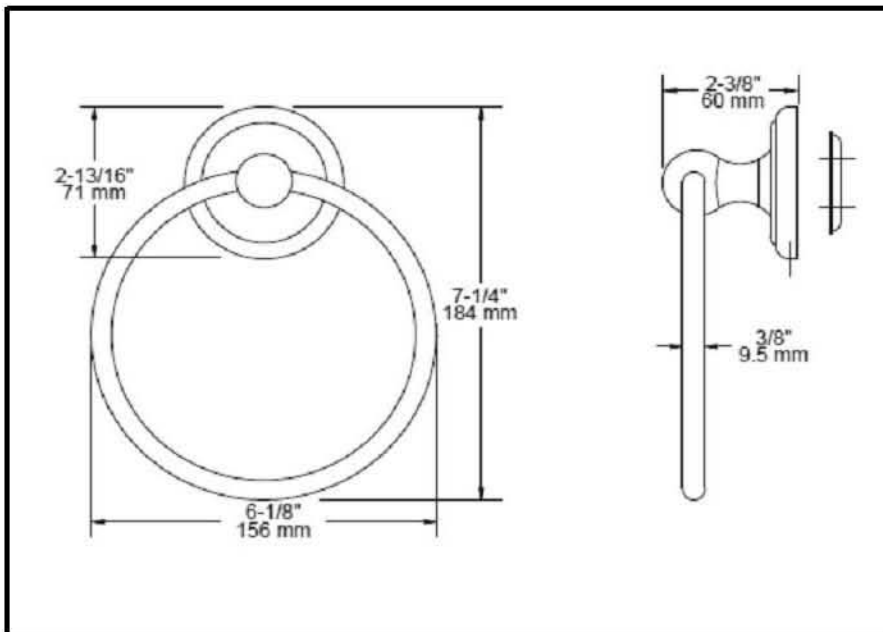

ACCESSORIES

- Jamestown™ Bath collection
- Towel Ring

Submitted Model No.: _____

Specific Features: _____

STANDARD SPECIFICATIONS:

- Wood blocking is preferable behind all wall surfaces. If wood blocking is not available, the following fasteners are suggested: Tile/Masonry-Plastic or lead Anchors Plaster/drywall-Toggle bolts.
- Mounting hardware and mounting template included with product.