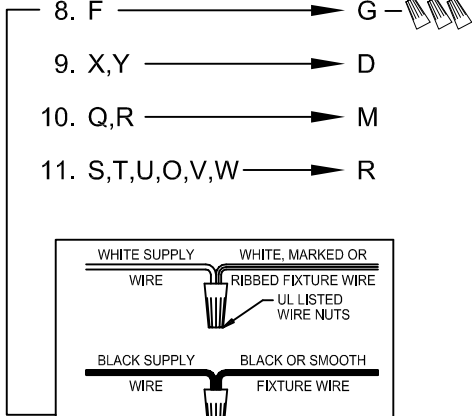

CAUTION: Read instructions carefully and turn electricity off at main circuit breaker panel before beginning installation.

350088

*****

WARNING - If any Special Control Devices are used with this Fixture, Follow the Instructions Carefully to assure full compliance with N.E.C. requirements. If there are any questions, contact a Qualified Electrical Contractor.

WARNING - This product contains chemicals known to the State of California to cause cancer, birth defects and /or other reproductive harm. Thoroughly wash hands after installing, handling, cleaning, or otherwise touching this product.

CAUTION - All glass is fragile, use care when handling Glass component(s) and or Lamp(s).

*****

CANOPY MOUNTING & WIRE CONNECTION ASSEMBLY STEPS:

1. D,E → A
2. B,A → C
3. CC,H → J
4. F → BB
5. BB → DD
6. AA → BB,Z → 0
7. F → AA,Z,X
8. F → G →
9. X,Y → D
10. Q,R → M
11. S,T,U,V,W → R

**B, C & G
(NOT FURNISHED)
(NO INCLUIDA)
(NON FOURNIE)**