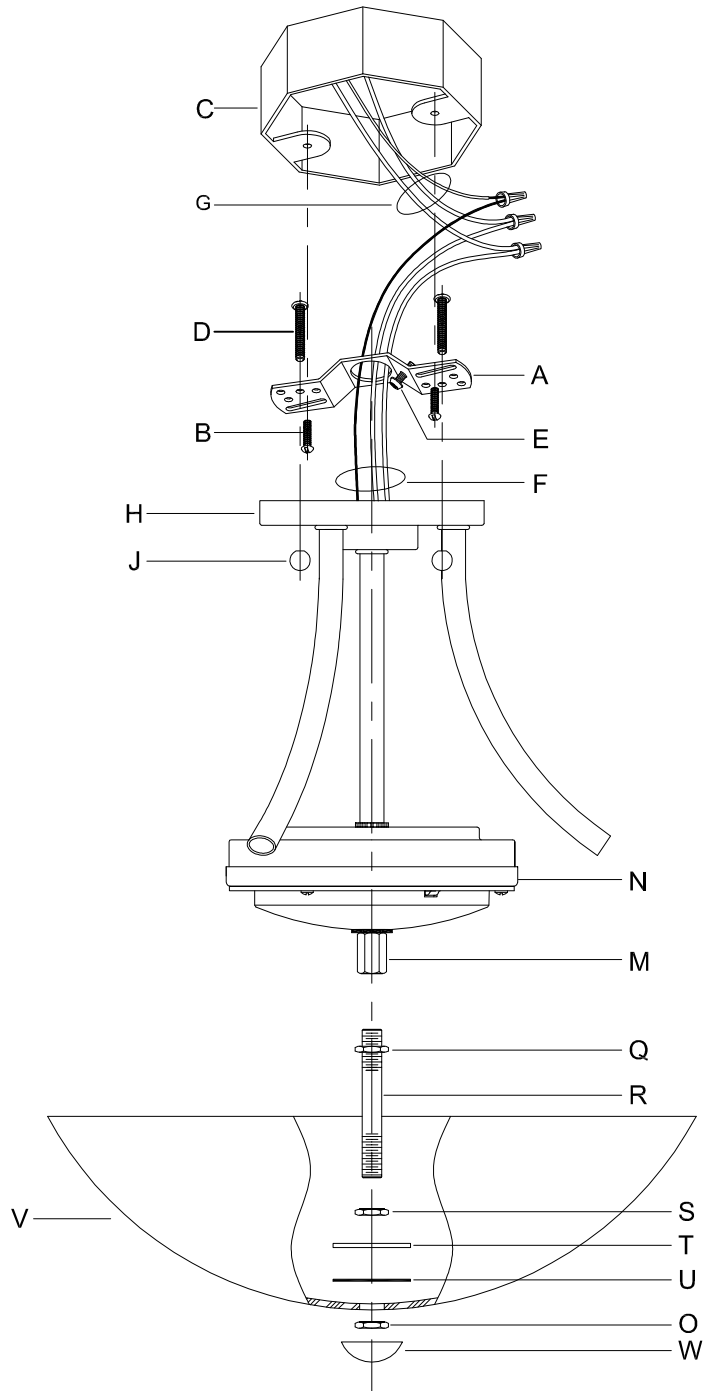

## 350088

\*\*\*\*\*

**WARNING -** If any Special Control Devices are used with this Fixture, Follow the Instructions Carefully to assure full compliance with N.E.C. requirements. If there are any questions, contact a Qualified Electrical Contractor.

### CANOPY MOUNTING & WIRE CONNECTION ASSEMBLY STEPS:

1. D,E → A
2. B,A → C
3. F → G 
4. H,J → D
5. Q,R → M
6. S,T,U,O,V,W → R

**B, C & G  
(NOT FURNISHED)  
(NO INCLUIDA)  
(NON FOURNIE)**

**CAUTION:** Read instructions carefully and turn electricity off at main circuit breaker panel before beginning installation.