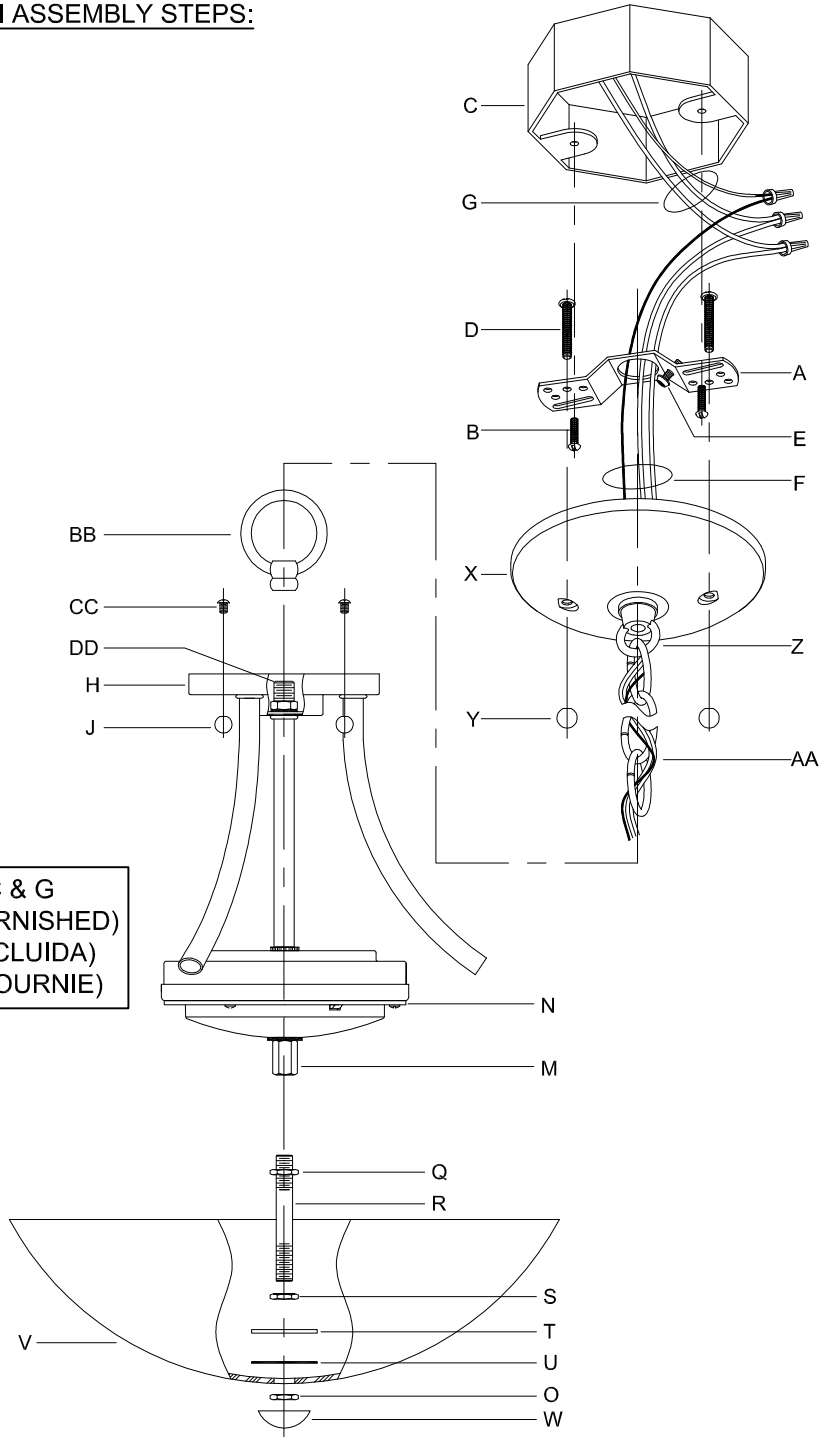

### CANOPY MOUNTING & WIRE CONNECTION ASSEMBLY STEPS:

1. D,E → A
2. B,A → C
3. F → G 
4. H,J → D
5. Q,R → M
6. S,T,U,O,V,W → R

**B, C & G  
(NOT FURNISHED)  
(NO INCLUIDA)  
(NON FOURNIE)**

**CAUTION:** Read instructions carefully and turn electricity off at main circuit breaker panel before beginning installation.

## 350088

\*\*\*\*\*

**WARNING -** If any Special Control Devices are used with this Fixture, Follow the Instructions Carefully to assure full compliance with N.E.C. requirements. If there are any questions, contact a Qualified Electrical Contractor.

### CANOPY MOUNTING & WIRE CONNECTION ASSEMBLY STEPS:

1. D,E → A
2. B,A → C
3. CC,H → J
4. F → BB
5. BB → DD
6. AA → BB,Z → 0
7. F → AA,Z,X
8. F → G → 
9. X,Y → D
10. Q,R → M
11. S,T,U,V,W → R

**B, C & G  
(NOT FURNISHED)  
(NO INCLUIDA)  
(NON FOURNIE)**