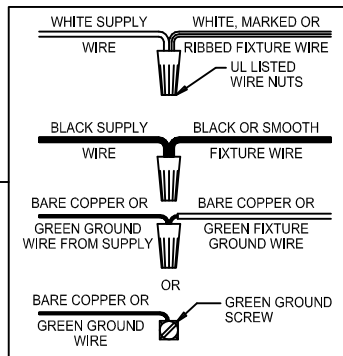

CAUTION: Read instructions carefully and turn electricity off at main circuit breaker panel before beginning installation.

350088

*****

WARNING - If any Special Control Devices are used with this Fixture, Follow the Instructions Carefully to assure full compliance with N.E.C. requirements. If there are any questions, contact a Qualified Electrical Contractor.

WARNING - This product contains chemicals known to the State of California to cause cancer, birth defects and /or other reproductive harm. Thoroughly wash hands after installing, handling, cleaning, or otherwise touching this product.

CAUTION - All glass is fragile, use care when handling Glass component(s) and or Lamp(s).

*****

CANOPY MOUNTING & WIRE CONNECTION ASSEMBLY STEPS:

1. D,E → A
2. B,A → C
3. F → G
4. H,J → D
5. Q,R → M
6. S,T,U,O,V,W → R

**B, C & G
(NOT FURNISHED)
(NO INCLUIDA)
(NON FOURNIE)**