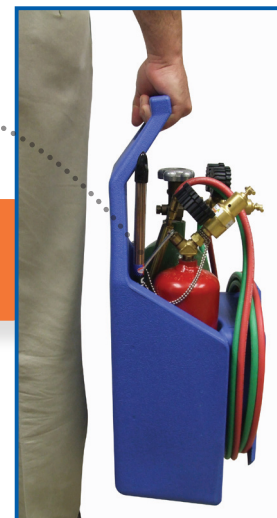

# NEW PRODUCT RELEASE NEW CART DESIGN

**EASY ACCESS FOR  
PRESSURE ADJUSTMENT**

**CYLINDER WRENCH  
WITH CHAIN STAYS  
IN PLACE**

**DEDICATED HOSE  
WINDER AND LARGE  
STORAGE COMPARTMENT  
FOR ACCESSORIES**

**CENTER  
BALANCED  
HANDLE**

**HANDY STORAGE  
FOR BRAZING ALLOYS**

**CONVENIENT STORAGE  
SLOT HOLDS  
EQUIPMENT SECURELY**

## KLC100PT

Lightweight, portable contractor grade outfit for brazing, welding and cutting with optional cutting attachment. Outfit includes new plastic carrying stand, Centurion series regulators with protective rubber gauge boots. Two welding tip sizes for brazing up to 1" copper tubing and welding up to 1/8" steel. Cut up to 1/2" steel with optional cutting attachment and cutting tip.