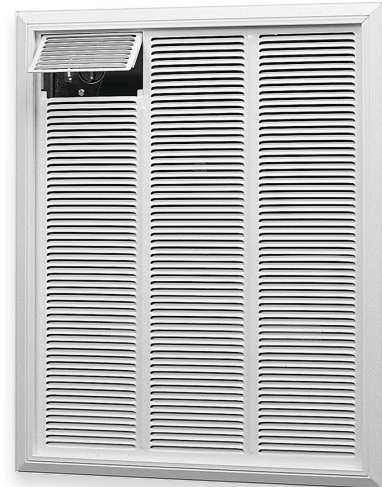

## COMMERCIAL FAN-FORCED HEATER

Solutions for maintaining comfort in areas subject to cold drafts, such as vestibules, stairwells, etc.

RFF Series

RFI/RFV Series

### BENEFITS

- Quick response, high output fan-forced heater
- Automatic fan delay utilizes residual heat when unit cycles off
- All models offer recessed or surface mounting, ceiling or wall
- Includes built-in, double-pole thermostat
- Access door can be locked for tamperproof applications

### DIMENSIONS

RFITF T-bar Ceiling Mount Trim (white only)

RFP8DW Surface mount box

**SPECIFICATIONS**

Voltage	208V, 240V, 277V, 347V, 600V
Wattage	Sizes ranging from 1125W to 8000W
Color	Almond or White
Finish	Powder coating resists fading and abrasion
Construction	20 gauge steel front panel
Heating Element	Fully-enclosed steel sheath element with spiral fins to provide excellent heat transfer
Warranty	1-year warranty on complete unit