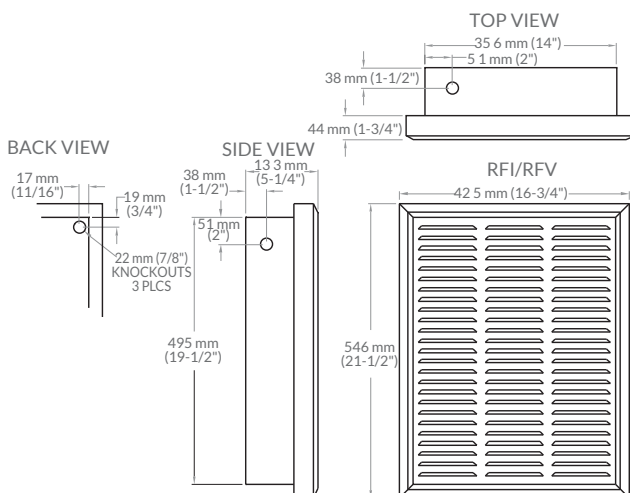

### DIMENSIONS

RFITF T-bar Ceiling Mount Trim (white only)

RFP8DW Surface mount box

**SPECIFICATIONS**

Voltage	208V, 240V, 277V, 347V, 600V
Wattage	Sizes ranging from 1125W to 8000W
Color	Almond or White
Finish	Powder coating resists fading and abrasion
Construction	20 gauge steel front panel
Heating Element	Fully-enclosed steel sheath element with spiral fins to provide excellent heat transfer
Warranty	1-year warranty on complete unit