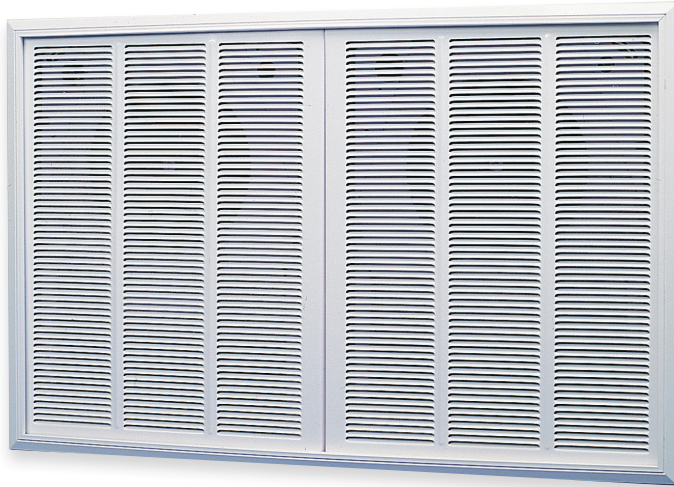

## COMMERCIAL FAN-FORCED HEATER

Solutions for maintaining comfort in areas subject to cold drafts, such as vestibules, stairwells, etc.

RFF Series

RFI/RFV Series

### BENEFITS

- Quick response, high output fan-forced heater
- Automatic fan delay utilizes residual heat when unit cycles off
- All models offer recessed or surface mounting, ceiling or wall
- Includes built-in, double-pole thermostat
- Access door can be locked for tamperproof applications

### DIMENSIONS

RFITF T-bar Ceiling Mount Trim (white only)

RFP8DW Surface mount box

**SPECIFICATIONS**

Voltage	208V, 240V, 277V, 347V, 600V
Wattage	Sizes ranging from 1125W to 8000W
Color	Almond or White
Finish	Powder coating resists fading and abrasion
Construction	20 gauge steel front panel
Heating Element	Fully-enclosed steel sheath element with spiral fins to provide excellent heat transfer
Warranty	1-year warranty on complete unit