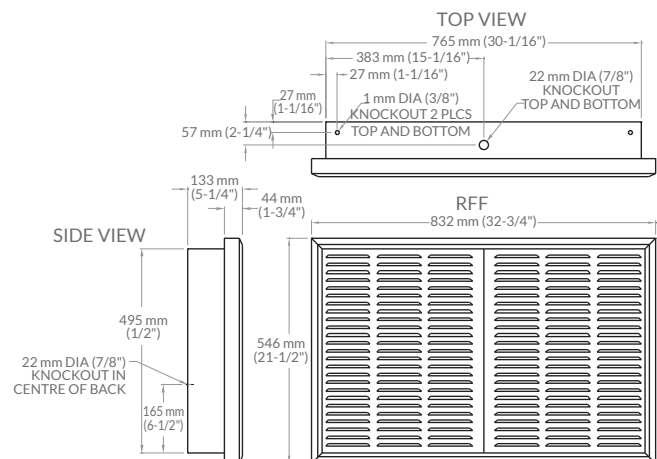

### DIMENSIONS

RFITF T-bar Ceiling Mount Trim (white only)

RFP8DW Surface mount box

**SPECIFICATIONS**

Voltage	208V, 240V, 277V, 347V, 600V
Wattage	Sizes ranging from 1125W to 8000W
Color	Almond or White
Finish	Powder coating resists fading and abrasion
Construction	20 gauge steel front panel
Heating Element	Fully-enclosed steel sheath element with spiral fins to provide excellent heat transfer
Warranty	1-year warranty on complete unit