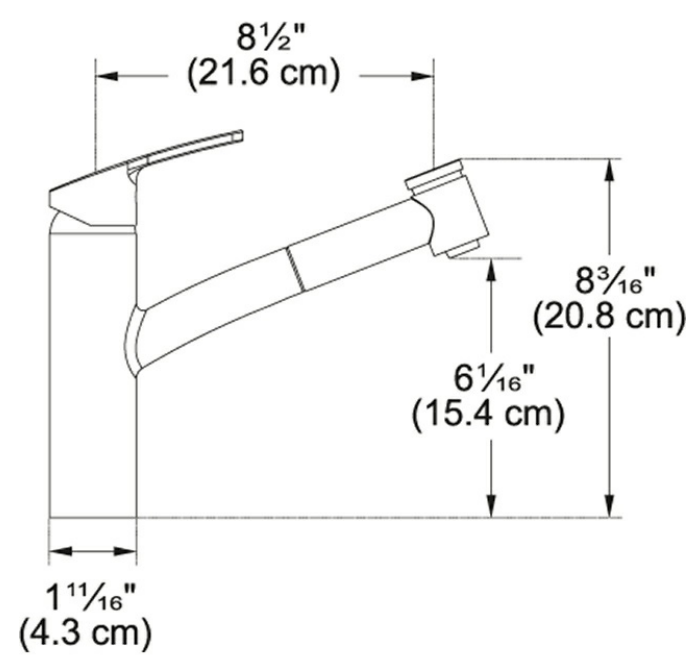

Technical Drawing

Product Information

Version	Pull-Out Spray
Spray Type	Full and Needle Spray
Faucet Operation	Top Lever
Flow Rate	1.75 gpm
Cartridge	35mm Ceramic Cartridge
Where to buy	Showroom
Countertop hole diameter	1 3/8"