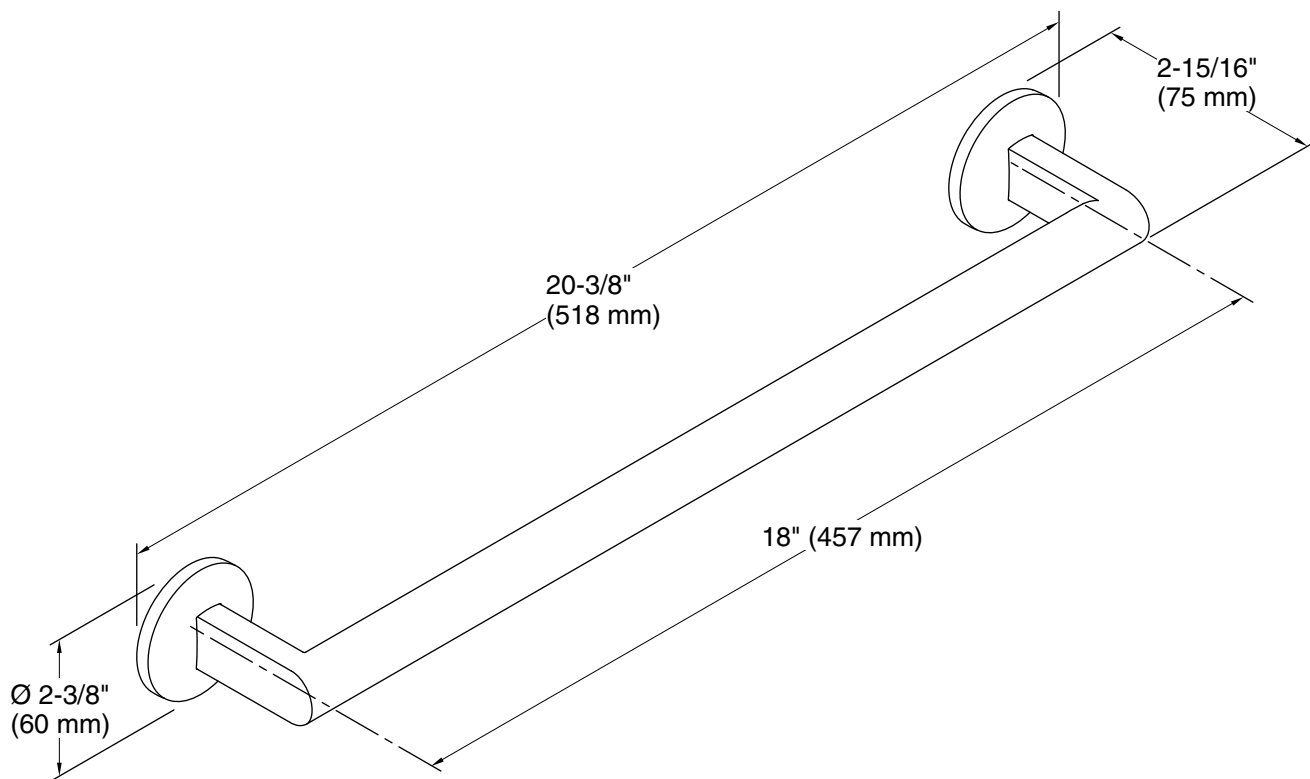

Features

- Coordinates with Components faucets and shower trim to complete your bathroom.

Material

- Premium metal construction for durability and reliability.
- KOHLER finishes resist corrosion and tarnishing.

Color	Code	Description
	CP	Polished Chrome
	BN	Vibrant® Brushed Nickel
	BL	Matte Black

Technical Information

All product dimensions are nominal.

Material: Zinc

Notes

Install this product according to the installation instructions.