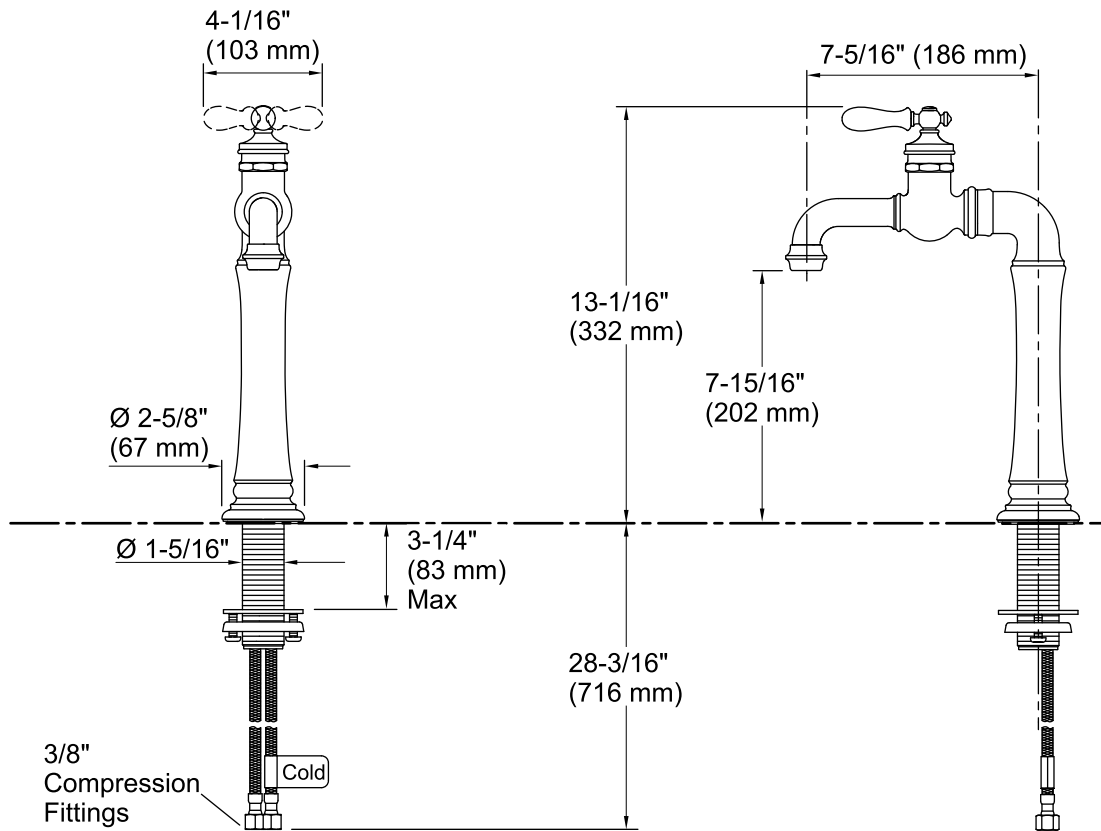

Technical Information

All product dimensions are nominal.

Faucet:

Flow rate:	1.2 gal/min (4.5 l/min)
Pressure:	60 psi (4.1 bar)
Valve body:	Machined-brass
Drain with overflow:	Yes
Drain tailpiece included:	Yes

Spout:

Spout reach:	$7\text{-}5/16''$ (186 mm)
Handle clearance:	$3\text{-}7/16''$ (87 mm)

Notes

Install this product according to the installation instructions.

For new installations, assemble the faucet to the sink before installing the sink.