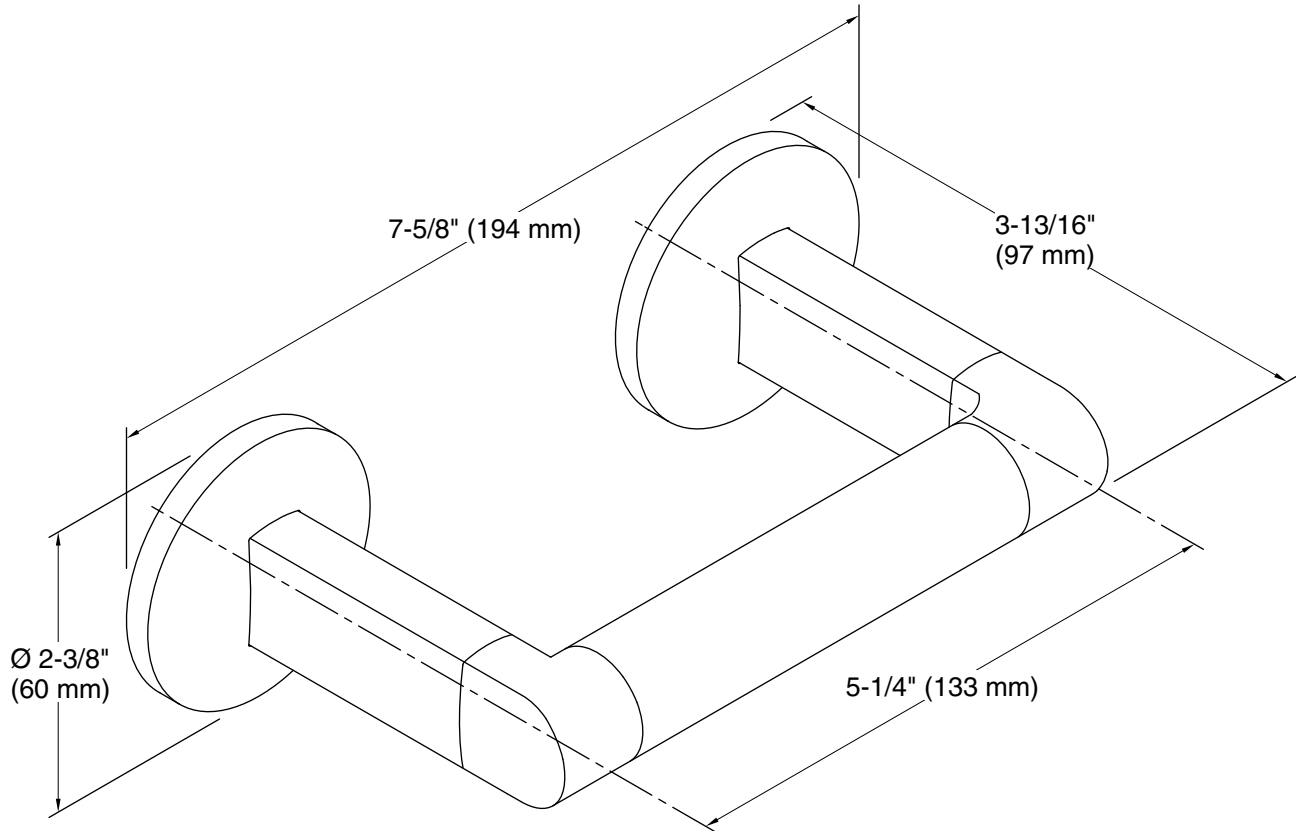

Features

- Pivoting holder makes changing toilet tissue quick and simple.
- Coordinates with Components faucets and shower trim to complete your bathroom.

Material

- Premium metal construction for durability and reliability.
- KOHLER finishes resist corrosion and tarnishing.

Color	Code	Description
	CP	Polished Chrome
	BN	Vibrant® Brushed Nickel
	BL	Matte Black
	TT	Vibrant Titanium

Technical Information

All product dimensions are nominal.

Material: Zinc, Brass

Notes

Install this product according to the installation instructions.