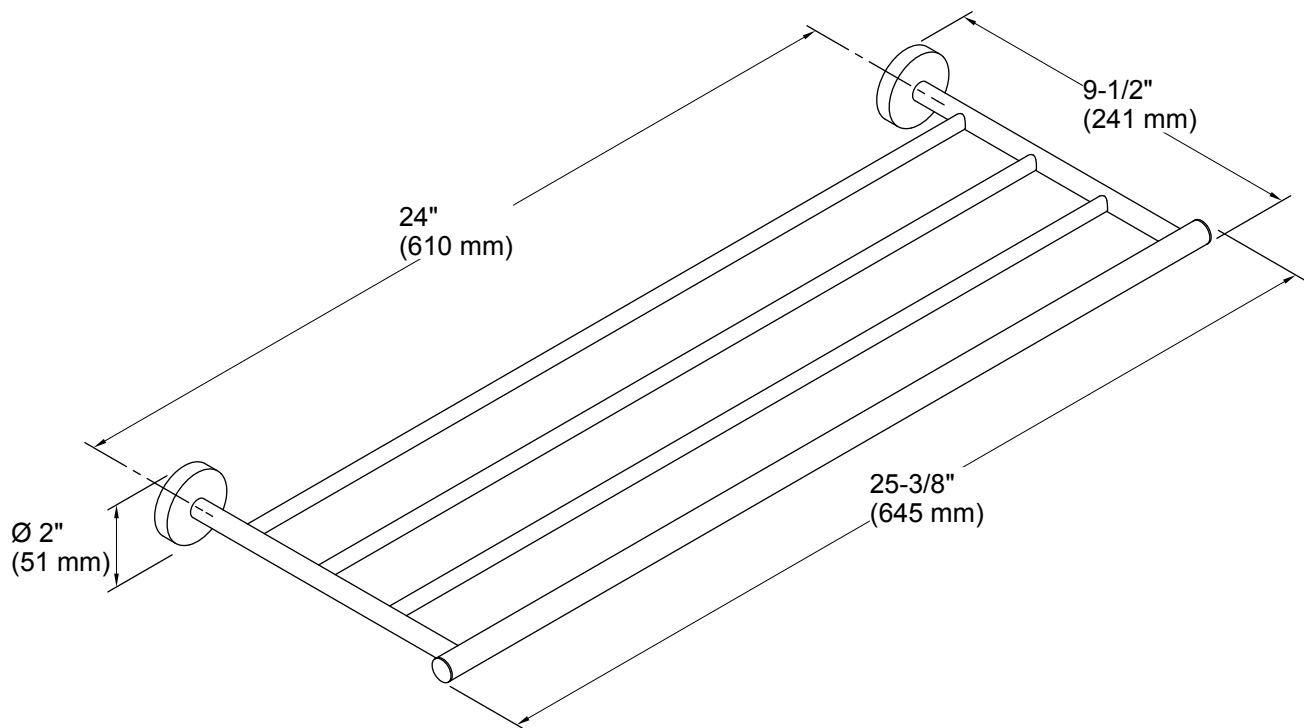

Technical Information

All product dimensions are nominal.

Notes

Install this product according to the installation instructions.

CAUTION: Risk of personal injury. Do not install these products in any area where they are likely to be used inadvertently as a grab bar or support bar. These products are not designed or intended for use as a grab bar or support bar.