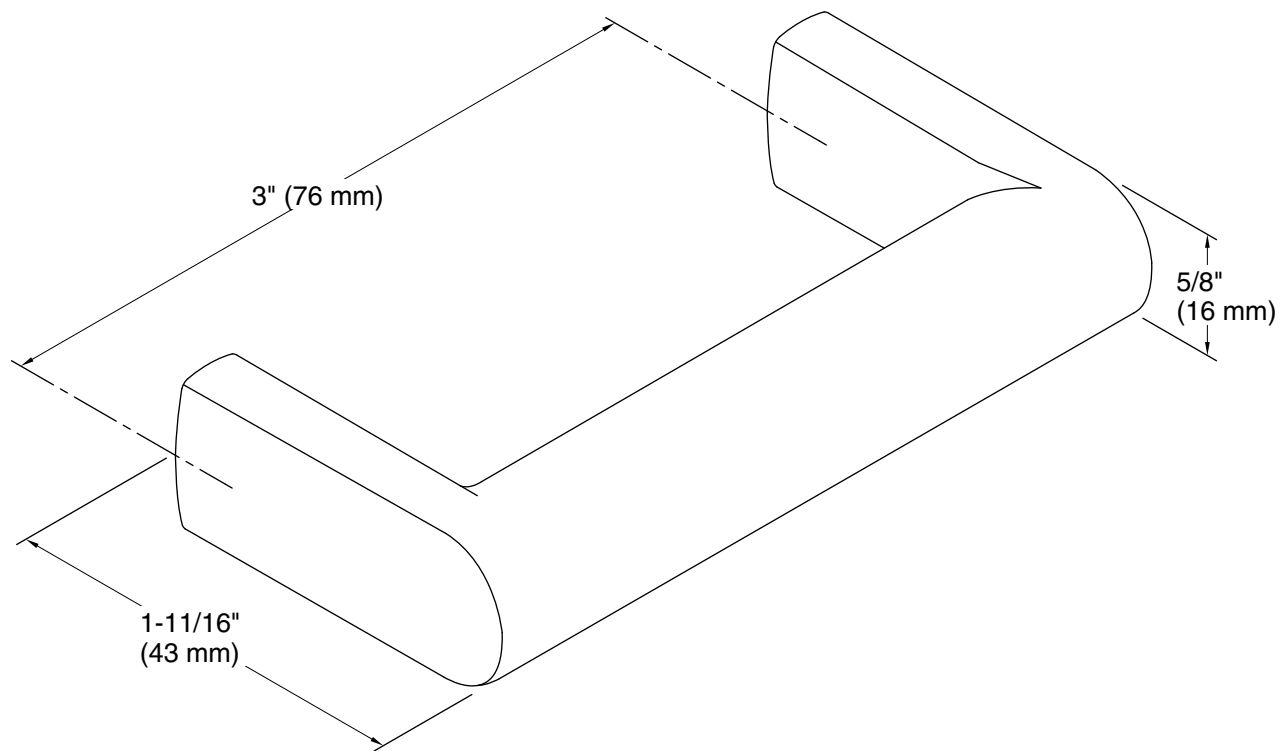

Features

- Coordinates with Components faucets and shower trim to complete your bathroom.

Material

- Premium metal construction for durability and reliability.
- KOHLER finishes resist corrosion and tarnishing.

Color	Code	Description
	CP	Polished Chrome
	BN	Vibrant® Brushed Nickel
	BL	Matte Black

Technical Information

All product dimensions are nominal.

Material: Zinc

Notes

Install this product according to the installation instructions.