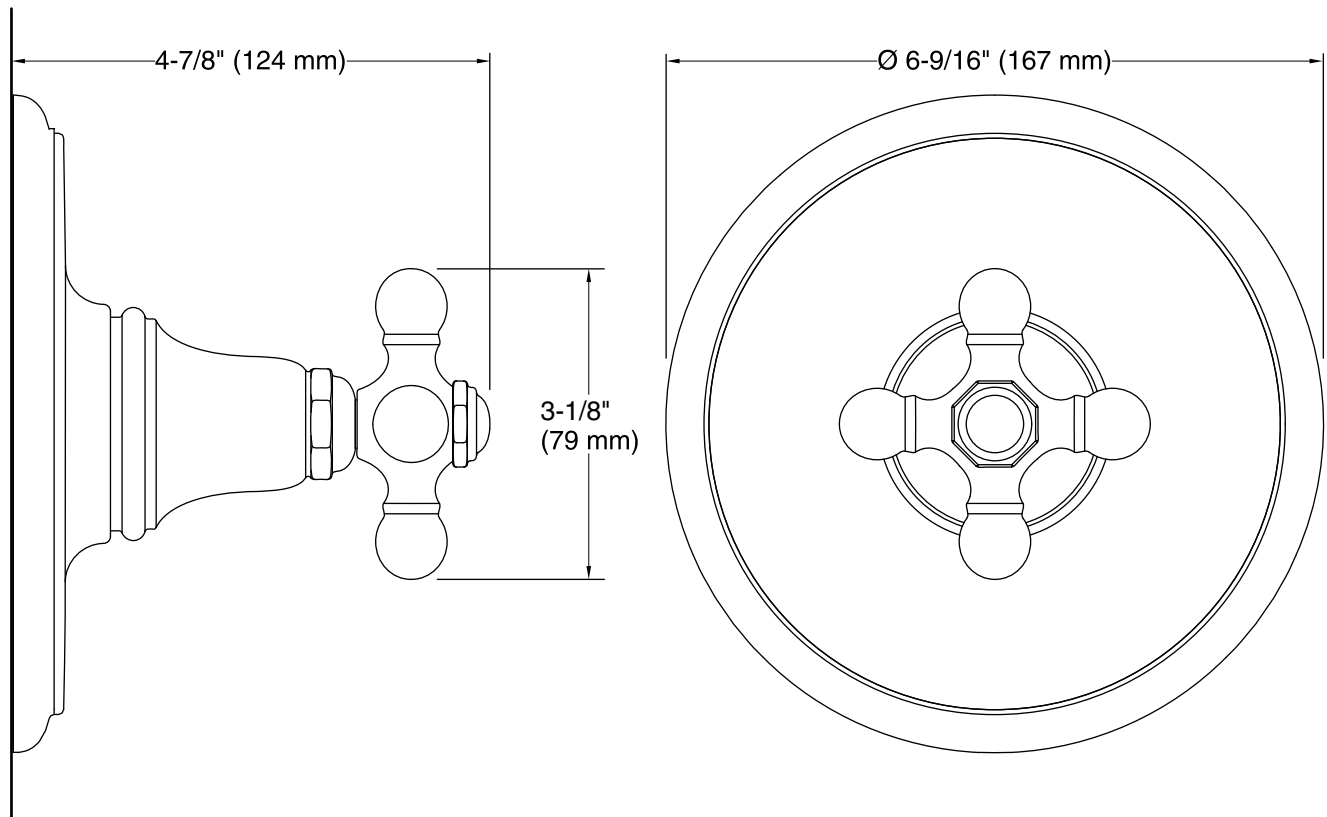

Technical Information

All product dimensions are nominal.

Notes

Install this product according to the installation instructions.

ADA compliant when installed to the specific requirements of these regulations.